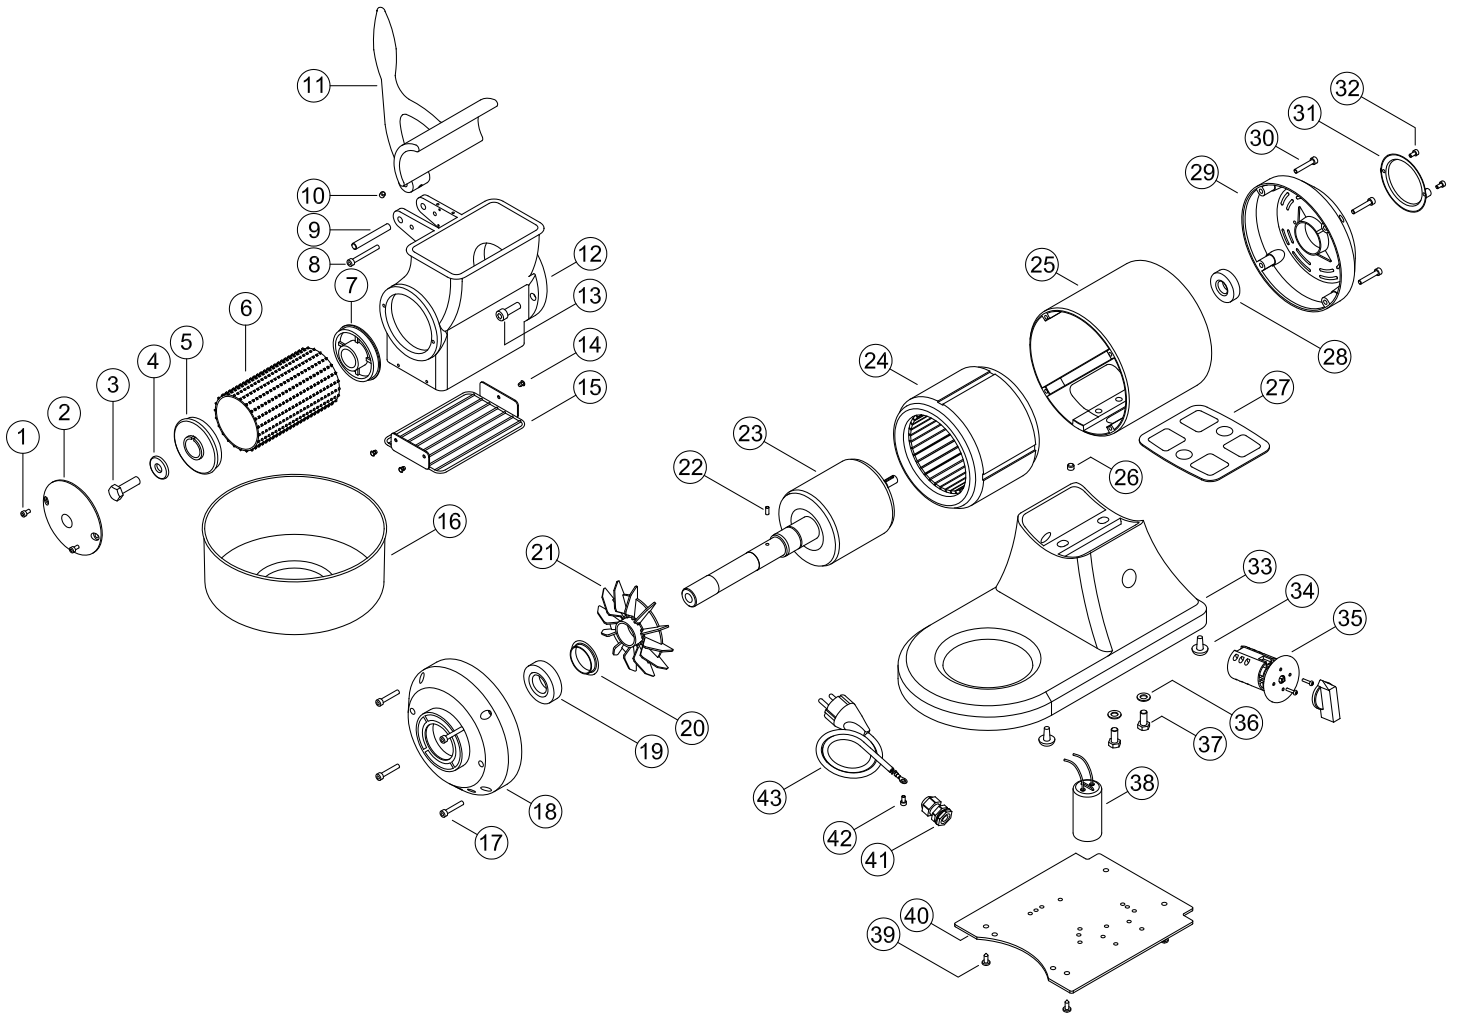

# PARTS BREAKDOWN

ITEM	MODEL
11403	GR-IT-1119

# PARTS BREAKDOWN

ITEM	MODEL
11403	GR-IT-1119

Item No.	Description	Position	Item No.	Description	Position	Item No.	Description	Position
15351	Screw 4x8 for 11403	1	17243	Pan for 11403	16	15352	Disc Locking ABS DA 80mm for 11403	31
15418	Plastic Front Cover 100mm for 11403	2	15353	Screw 5x30 for 11403	17	15351	Screw 4x8 for 11403	32
15419	Screw 10x35 for 11403	3	15433	Motor Cover - Front for 11403	18	15439	Base for 11403	33
15420	Washer 10x30x2 for 11403	4	15434	Bearing 6205 2RS for 11403	19	42904	Rubber Foot for 11403	34
17885	Drum Caps/Flange for 11403	5	AD424	Fixed Fan Ring D.30 for 11403	20	17701	Switch for 11403	35
17823	Drum for 11403	6	AD425	Fan D.30 for 11403	21	70181	Washer 8x16x1.5 for 11403	36
17885	Drum Caps/Flange for 11403	7	17244	Key Lock 4x10mm for 11403	22	15440	Screw 8x25 for 11403	37
15423	Screw 5x45 for 11403	8	AD426	Rotor Shaft for 11403	23	18657	Capacitor uF 40 for 11403	38
15424	Pin 8x57 for 11403	9	15469	Stator for 11403	24	15412	Screw 4.8x12 for 11403	39
68924	Bead 6x6 for 11403	10	AD422	Engine Housing Open Banded for 11403	25	15411	Rubber Base Cover for 11403	40
15425	Aluminum Lever for 11403	11	AD423	Wheat 8x6 for 11403	26	15437	Plug PG9/11 for 11403	41
15430	Drum Casing for 11403	12	78010	Gasket Base for 11403	27	15351	Screw 4x8 for 11403	42
15410	Screw 8x22 for 11403	13	15381	Bearing 6203 ZZ for 11403	28	78013	Cable with Plug Mod. SCHUKO for 11403	43
15370	Rivet for 11403	14	15380	Back Motor Cover for 11403	29			
15431	Guard for 11403	15	15353	Screw 5x30 for 11403	30			