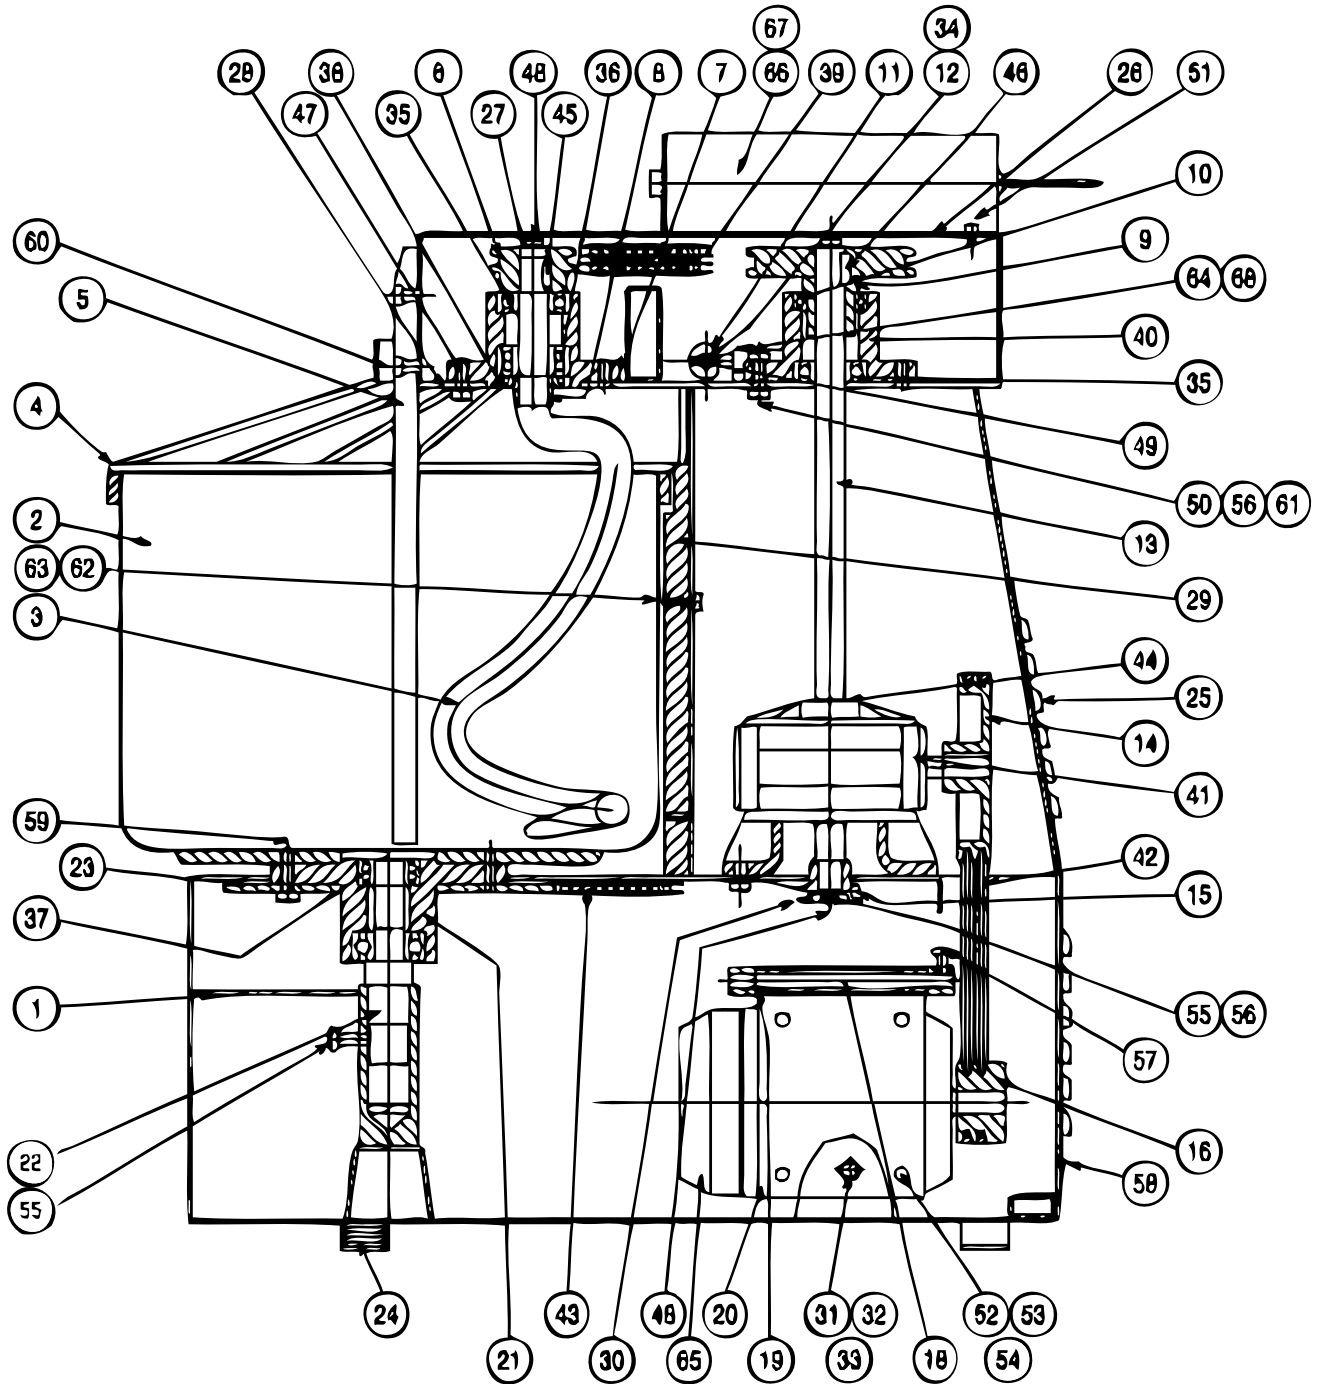

PARTS BREAKDOWN

ITEM	MODEL
13170	MX-IT-0030-T

PARTS BREAKDOWN

ITEM	MODEL
13170	MX-IT-0030-T

Item No.	Description	Position	Item No.	Description	Position	Item No.	Description	Position
75635	Base for 13170	1	75658	Rear Protection for 13170	25	75681	Screw TE for 13170	48
75636	Basin/Bowl for 13170	2	75659	Shelter Tested for 13170	26	75682	Screw STEI for 13170	49
75637	Auger for 13170	3	75660	Washer for 13170	27	75683	Screw TE for 13170	50
75638	Shelter (Bowl Grid Guard) for 13170	4	75661	Washer for 13170	28	75684	Screw TC for 13170	51
75639	Central Rod for 13170	5	75662	Rod for 13170	29	75685	Screw TE for 13170	52
75640	Pinion for 13170	6	75663	Washer for 13170	30	75686	Washer for 13170	53
75641	Support X Auger for 13170	7	75664	Washer for 13170	31	75687	Nut for 13170	54
75642	Spacer for 13170	8	75665	Screw for 13170	32	75688	Screw TE for 13170	55
75643	Pinion for 13170	9	75666	Rod for 13170	33	75689	Washer for 13170	56
75644	Bearing for 13170	10	75667	Spring Pin for 13170	34	75690	Screw TE for 13170	57
75645	Cam X Microswitch for 13170	11	75668	Bearing for 13170	35	75691	Screw TC for 13170	58
75646	Tree X Shelter for 13170	12	75669	Bearing for 13170	36	75692	Screw TE for 13170	59
75647	Tree X Reducer for 13170	13	75670	Bearing for 13170	37	75693	Screw TCEI for 13170	60
75648	Pulley Reducer for 13170	14	75671	Sealing Ring for 13170	38	75694	Nut for 13170	61
75649	Pinion for 13170	15	75672	Double Chain for 13170	39	75695	Screw TCEI for 13170	62
75650	Motor Pulley for 13170	16	75673	Support Gear for 13170	40	75696	Washer for 13170	63
75651	Tree X Motor Mount for 13170	18	75674	Reducer R = 1/19 for 13170	41	75697	Microswitch for 13170	64
75652	Bush for 13170	19	75675	Belt 762 SPZ for Motor 2 Speed Three - Phase 230V for 13170	42	75698	Motor for 13170	65
75653	Engine Support for 13170	20	75676	Chain 06B-1 3/8" 127 S+J for 13170	43	75699	Box for Electrical System for 13170	66
75654	Support X Basin for 13170	21	75677	Elastic Ring for 13170	44	75700	Wiring for 13170	67
75655	Tree X Basin for 13170	22	75678	Tongue for 13170	45	75701	Screw TCTC for 13170	68
75656	Crown for 13170	23	75679	Tongue for 13170	46	41310	Overload GE for 13170	
75657	Shock Absorber for 13170	24	75680	Screw TE for 13170	47			