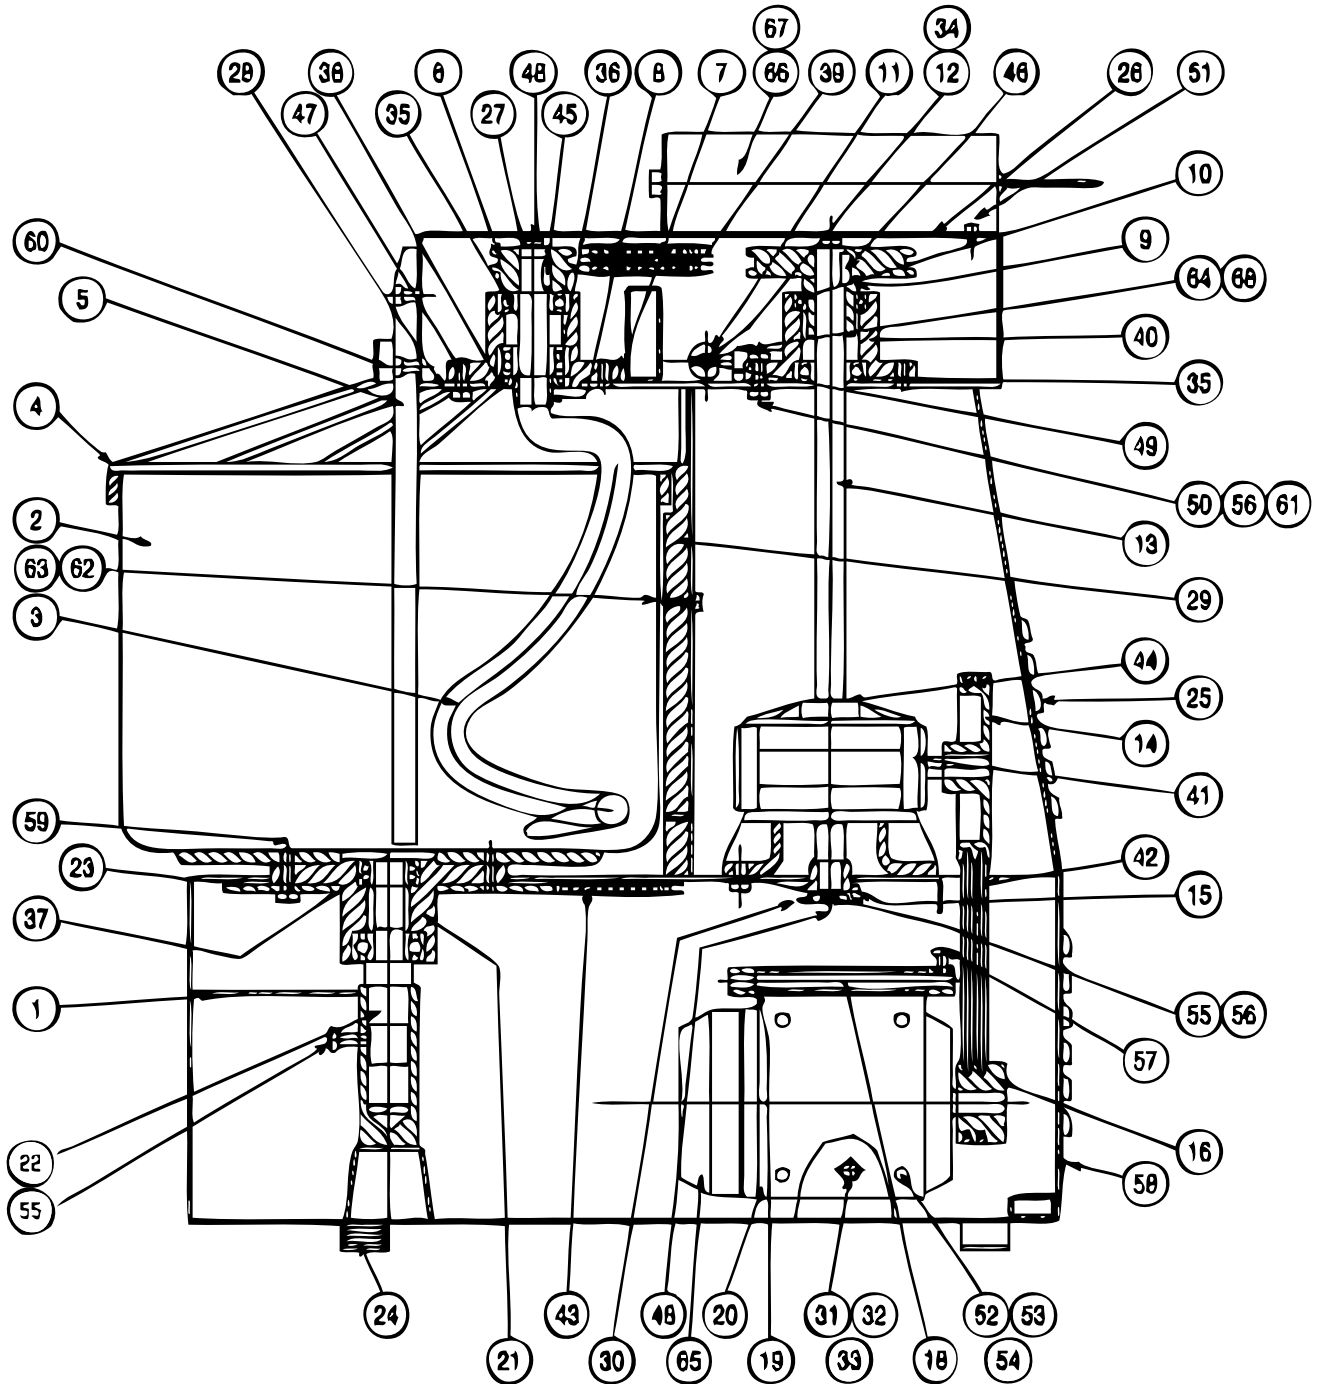

# PARTS BREAKDOWN

ITEM	MODEL
13171	MX-IT-0040