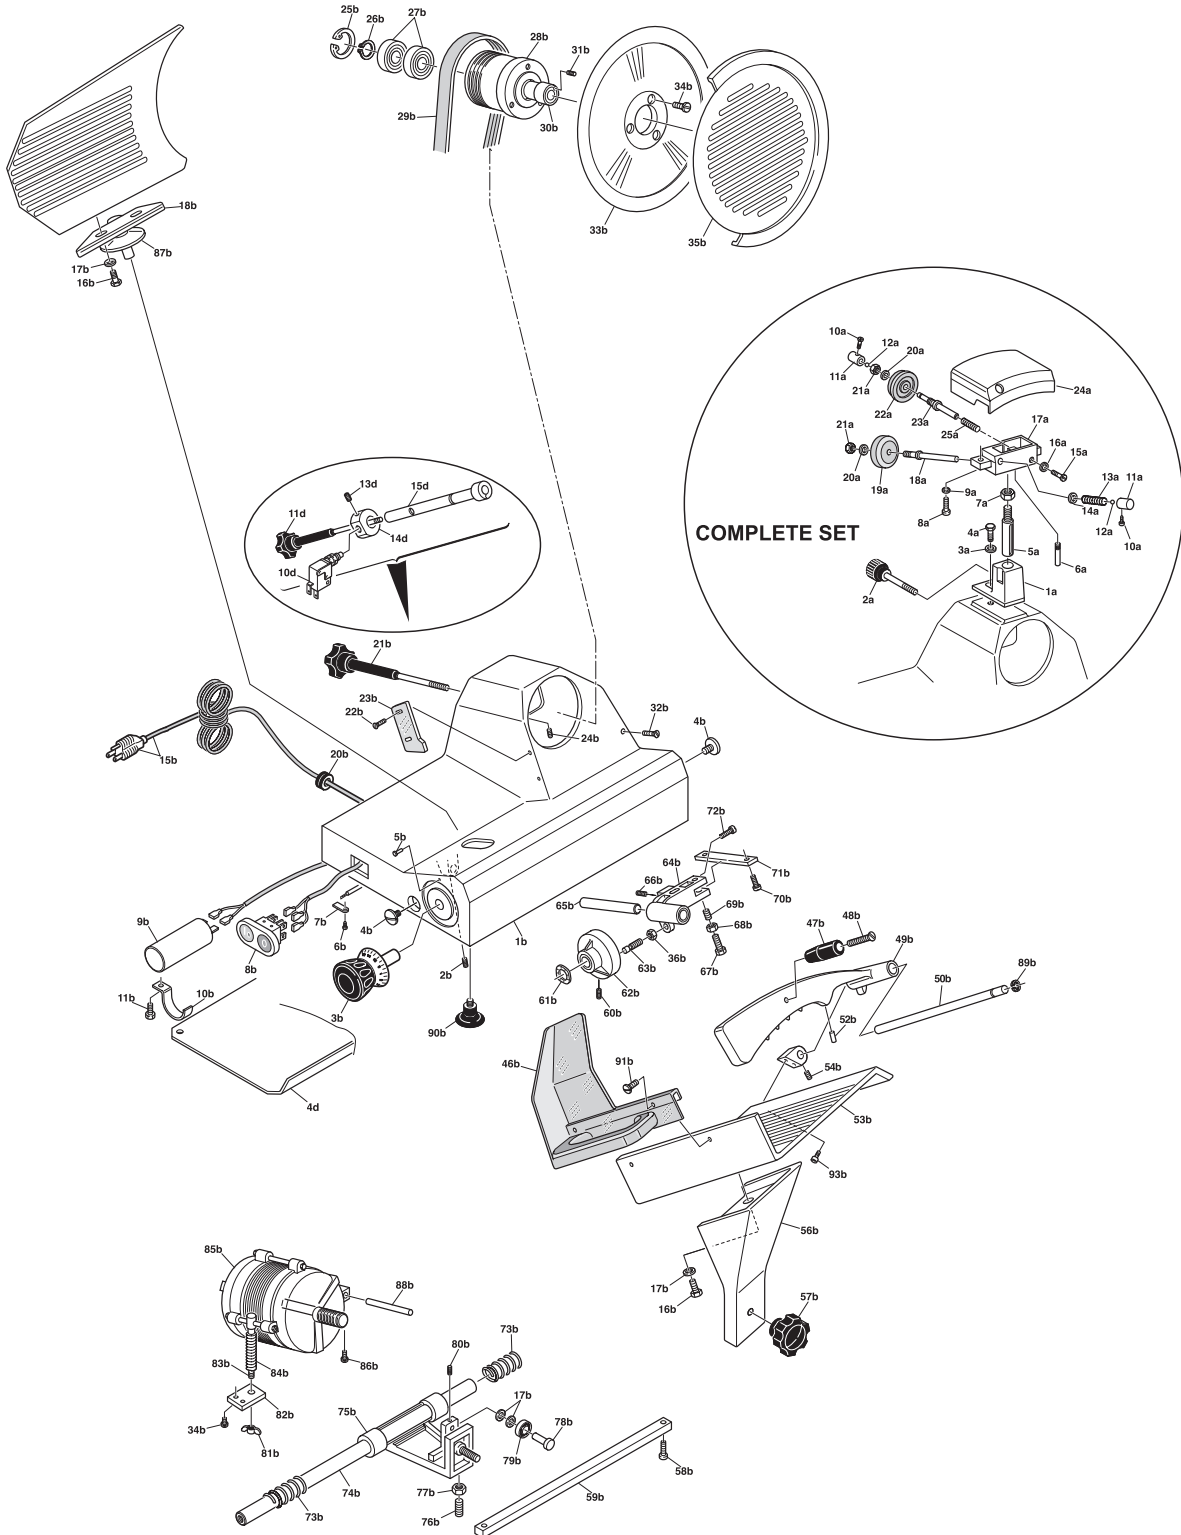

Parts Breakdown

Model MS-IT-0250-U 13620

Parts Breakdown

Model MS-IT-0250-U 13620

Item No.	Description	Position	Item No.	Description	Position	Item No.	Description	Position
AJ185	Pipette for 13620	A1	15093	Washer for 13620	B17	15129	Screw TC for 13620	B67
33969	Thumb Screw for Sharpener for 13620	A2	AJ189	Sail Support for 13620	B18	15130	Nut for 13620	B68
33970	Washer for 13620	A3	15096	Strain Relief for 13620	B20	AJ201	Grain Head Hunting for 13620	B69
33971	Screw for 13620	A4	15097	Tie Rod for 13620	B21	15132	Screw for 13620	B70
33972	Sharpener Shaft for 13620	A5	15098	Deflector Screw for 13620	B22	AJ202	Group Plate for 13620	B71
33973	Screw for 13620	A6	17687	Slice Deflector for 13620	B23	15134	Screw TC for 13620	B72
33974	Nut for 13620	A7	15099	Screw for 13620	B24	15135	Slide Bar Spring for 13620	B73
33975	Screw for 13620	A8	33953	Circlip for 13620	B25	AJ203	Round Bar for 13620	B74
33976	Washer for 13620	A9	33954	Circlip for 13620	B26	15137	Carriage for 13620	B75
33977	Screw for 13620	A10	AJ191	Bearing for 13620	B27	33966	Carriage Screw for 13620	B76
33978	Push Knob for Sharpener for 13620	A11	33956	Pulley for 13620	B28	15140	Carriage Nut for 13620	B77
33979	Ball Bearing for 13620	A12	15100	Belt TB2310 1/8 8 Ribs for 13620	B29	15141	Pin for 13620	B78
33980	Spring for 13620	A13	AJ192	Spindle Pin for 13620	B30	AJ204	Bearing for 13620	B79
33981	Washer for 13620	A14	33958	Screw for 13620	B31	15143	Screw for 13620	B80
33982	Screw for 13620	A15	15101	Screw TC for 13620	B32	15144	Wing Nut for 13620	B81
33983	Washer for 13620	A16	13586	Blade 250E/F/R 40-3-210 for 13620	B33	15145	Plate for 13620	B82
33984	Sharpener Housing for 13620	A17	15103	Screw for 13620	B34	15146	Motor Adjustment Bar for 13620	B83
33985	Grinding Shaft for 13620	A18	AJ193	Blade Cover for 13620	B35	15147	Spring for Adjustment Bar for 13620	B84
33914	G Stone 40x08x06 for 13620	A19	14976	Wrist Guard Plate for 13620	B46	AJ205	Motor Dom for 13620	B85
33987	Washer for 13620	A20	AJ194	Pressing Knob for 13620	B47	15149	Screw for 13620	B86
33988	Nut for 13620	A21	AJ195	Screw T.P.S.V. for 13620	B48	AJ206	Vent for 13620	B87
17212	Omcan F Stone 45x08x06 for 13620	A22	AJ196	Press for 13620	B49	15151	Motor Pin for 13620	B88
33990	Honing Shaft for 13620	A23	15115	Pin for 13620	B50	15152	Circlip for 13620	B89
33991	Sharpener Cover for 13620	A24	15117	Lock for 13620	B52	14933	Foot for 13620	B90
33992	Spring for 13620	A25	15118	Meat Plate for 13620	B53	AJ207	Flat Guard Screw for 13620	B91
15082	Casing for 13620	B1	15119	Screw for 13620	B54	AJ208	Allen Screw for 13620	B93
15083	Screw for 13620	B2	15121	Meat Plate Support for 13620	B56	25162	Bottom Cover for 13620	D4
AJ186	Graduated Knob for 13620	B3	AJ197	Arm Knob for 13620	B57	18933	Micro Switch for 13620	D10
AJ187	Chrome Screw for 13620	B4	15122	Screw for Support Bar for 13620	B58	15097	Tie Rod for 13620	D11
15085	Rivet for 13620	B5	AJ198	Square Bar for 13620	B59	33994	Screw for 13620	D13
15086	Screw for 13620	B6	15124	Screw for 13620	B60	33995	Safety Switch Holder for 13620	D14
15087	Plate for 13620	B7	15125	Washer for 13620	B61	33996	Pivot Chuck for 13620	D15
14922	On/Off Switch for 13620	B8	15126	Cam for 13620	B62	15081	Complete Meat Tray Assembly for 13620	
15088	Capacitor 12.5UF 370-470V for 13620	B9	15127	Cam Screw for 13620	B63	33964	Slide Support Complete for 13620	
15089	Clamp for 13620	B10	AJ199	Little Group for 13620	B64	41167	Complete Sharpening Assembly for 13620	
15090	Screw TC for 13620	B11	AJ200	Little Group Pin for 13620	B65			
15092	Screw TE for 13620	B16	15128	Screw TC for 13620	B66			