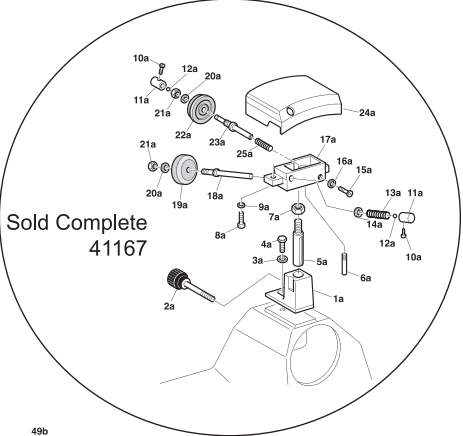

Parts Breakdown

Model MS-IT-0250-C 31343

Parts Breakdown

Model MS-IT-0250-C 31343

Item No.	Description	Position	Item No.	Description	Position	Item No.	Description	Position
33968	Sharpener Base for 31343	A1	17687	Slice Deflector for 31343	B23	15135	Slide Bar Spring for 31343	B73
33969	Thumb Screw for Sharpener for 31343	A2	15099	Screw for 31343	B24	15136	Slide Bar for 31343	B74
33970	Washer for 31343	A3	33953	Circlip for 31343	B25	15137	Carriage for 31343	B75
33971	Screw for 31343	A4	33954	Circlip for 31343	B26	33966	Carriage Screw for 31343	B76
33972	Sharpener Shaft for 31343	A5	33955	Pulley Bearing for 31343	B27	15140	Carriage Nut for 31343	B77
33973	Screw for 31343	A6	33956	Pulley for 31343	B28	15141	Pin for 31343	B78
33974	Nut for 31343	A7	15100	Belt TB2310 1/8 8 Ribs for 31343	B29	14921	Bearing for 31343	B79
33975	Screw for 31343	A8	33957	Shaft for 31343	B30	15143	Screw for 31343	B80
33976	Washer for 31343	A9	33958	Screw for 31343	B31	15144	Wing Nut for 31343	B81
33977	Screw for 31343	A10	15101	Screw TC for 31343	B32	15145	Plate for 31343	B82
33978	Push Knob for Sharpener for 31343	A11	13586	Blade 40-3-210 for 31343	B33	15146	Motor Adjustment Bar for 31343	B83
33979	Ball Bearing for 31343	A12	15103	Screw for 31343	B34	15147	Spring for Adjustment Bar for 31343	B84
33980	Spring for 31343	A13	15105	Nut for 31343	B36	15148	Motor for 31343	B85
33981	Washer for 31343	A14	15106	Pin for 31343	B39	15149	Screw for 31343	B86
33982	Screw for 31343	A15	15107	Pin for 31343	B40	15150	Ventosa for 31343	B87
33983	Washer for 31343	A16	15108	Support for 31343	B41	15151	Motor Pin for 31343	B88
33984	Sharpener Housing for 31343	A17	15109	Spring for 31343	B42	15152	Circlip for 31343	B89
33985	Grinding Shaft for 31343	A18	15110	Spring for 31343	B43	14933	Foot for 31343	B90
33914	G Stone 40x08x06 for 31343	A19	15111	SM Push Button for 31343	B44	15154	Pulley Assembly for 31343	B93
33987	Washer for 31343	A20	15112	Screw for 31343	B45	64791	Screw for 31343	D1
33988	Nut for 31343	A21	15114	Meat Grip for 31343	B49	64792	Spacer for 31343	D2
17212	F Stone 45x08x06 for 31343	A22	15115	Pin for 31343	B50	64793	Nut for 31343	D3
33990	Honing Shaft for 31343	A23	15117	Lock for 31343	B52	25162	Bottom Cover for 31343	D4
33991	Sharpener Cover for 31343	A24	15118	Meat Plate for 31343	B53	64794	Circuit Board for 31343	D5
33992	Spring for 31343	A25	15119	Screw for 31343	B54	64795	Screw for 31343	D6
15082	Casing for 31343	B1	AG040	Aluminum Arm.X AFF. for 31343	B56	64796	On/Off Switch for 31343	D7
15083	Screw for 31343	B2	AG041	Bushing BP for 31343	B56	64797	Terminal Block for 31343	D9
14940	Index Knob for 31343	B3	15122	Screw for Support Bar for 31343	B58	18933	Micro Switch for 31343	D10
33951	Screw for 31343	B4	15123	Support Bar for 31343	B59	33993	Tie Rod for 31343	D11
15085	Rivet for 31343	B5	15124	Screw for 31343	B60	33994	Screw for 31343	D13
15086	Screw for 31343	B6	15125	Washer for 31343	B61	25163	Tie Rod Ring for 31343	D14
15087	Plate for 31343	B7	15126	Cam for 31343	B62	33996	Pivot Chuck for 31343	D15
15088	Capacitor 12.5UF 370-470V for 31343	B9	15127	Cam Screw for 31343	B63	64798	Screw for 31343	D16
15089	Clamp for 31343	B10	15019	Slide Support for 31343	B64	64799	Washer for 31343	D17
15090	Screw TC for 31343	B11	33965	Slide Pin for 31343	B65	64800	Support Ring for 31343	D18
14859	Power Cord for 31343	B15	15128	Screw TC for 31343	B66	64801	Nut for 31343	D19
15092	Screw TE for 31343	B16	15129	Screw TC for 31343	B67	64802	Ring for 31343	D20
15093	Washer for 31343	B17	15130	Nut for 31343	B68	14828	Blade Shield for 31343	D21
15094	Support for 31343	B18	15131	Screw Testa CACC for 31343	B69	41167	Complete Sharpening Assembly for 31343	
15095	Thickness Adj. Plate for 31343	B19	15132	Screw for 31343	B70	AM730	Complete Plate Lock for 31343	
15096	Strain Relief for 31343	B20	15133	Plate for 31343	B71			
15098	Deflector Screw for 31343	B22	15134	Screw TC for 31343	B72			