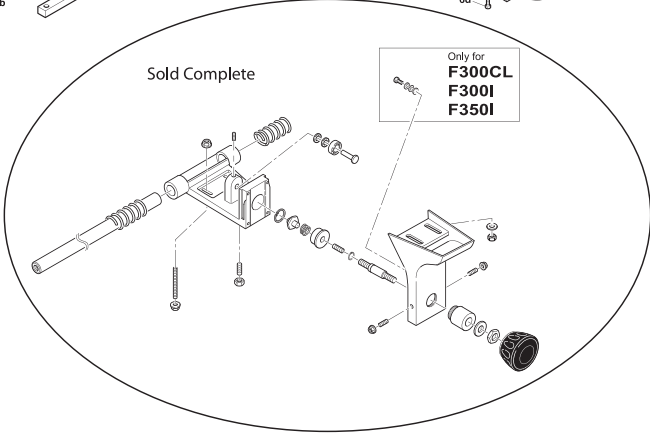

Parts Breakdown

Model MS-IT-0250-C 31343

Parts Breakdown

Model MS-IT-0250-C 31343

Item No.	Description	Position	Item No.	Description	Position	Item No.	Description	Position
33968	Sharpener Base for 31343	A1	17687	Slice Deflector for 31343	B23	15135	Slide Bar Spring for 31343	B73
33969	Thumb Screw for Sharpener for 31343	A2	15099	Screw for 31343	B24	15136	Slide Bar for 31343	B74
33970	Washer for 31343	A3	33953	Circlip for 31343	B25	15137	Carriage for 31343	B75
33971	Screw for 31343	A4	33954	Circlip for 31343	B26	33966	Carriage Screw for 31343	B76
33972	Sharpener Shaft for 31343	A5	33955	Pulley Bearing for 31343	B27	15140	Carriage Nut for 31343	B77
33973	Screw for 31343	A6	33956	Pulley for 31343	B28	15141	Pin for 31343	B78
33974	Nut for 31343	A7	15100	Belt TB2310 1/8 8 Ribs for 31343	B29	14921	Bearing for 31343	B79
33975	Screw for 31343	A8	33957	Shaft for 31343	B30	15143	Screw for 31343	B80
33976	Washer for 31343	A9	33958	Screw for 31343	B31	15144	Wing Nut for 31343	B81
33977	Screw for 31343	A10	15101	Screw TC for 31343	B32	15145	Plate for 31343	B82
33978	Push Knob for Sharpener for 31343	A11	13586	Blade 40-3-210 for 31343	B33	15146	Motor Adjustment Bar for 31343	B83
33979	Ball Bearing for 31343	A12	15103	Screw for 31343	B34	15147	Spring for Adjustment Bar for 31343	B84
33980	Spring for 31343	A13	15105	Nut for 31343	B36	15148	Motor for 31343	B85
33981	Washer for 31343	A14	15106	Pin for 31343	B39	15149	Screw for 31343	B86
33982	Screw for 31343	A15	15107	Pin for 31343	B40	15150	Ventosa for 31343	B87
33983	Washer for 31343	A16	15108	Support for 31343	B41	15151	Motor Pin for 31343	B88
33984	Sharpener Housing for 31343	A17	15109	Spring for 31343	B42	15152	Circlip for 31343	B89
33985	Grinding Shaft for 31343	A18	15110	Spring for 31343	B43	14933	Foot for 31343	B90
33914	G Stone 40x08x06 for 31343	A19	15111	SM Push Button for 31343	B44	15154	Pulley Assembly for 31343	B93
33987	Washer for 31343	A20	15112	Screw for 31343	B45	64791	Screw for 31343	D1
33988	Nut for 31343	A21	15114	Meat Grip for 31343	B49	64792	Spacer for 31343	D2
17212	F Stone 45x08x06 for 31343	A22	15115	Pin for 31343	B50	64793	Nut for 31343	D3
33990	Honing Shaft for 31343	A23	15117	Lock for 31343	B52	25162	Bottom Cover for 31343	D4
33991	Sharpener Cover for 31343	A24	15118	Meat Plate for 31343	B53	64794	Circuit Board for 31343	D5
33992	Spring for 31343	A25	15119	Screw for 31343	B54	64795	Screw for 31343	D6
15082	Casing for 31343	B1	AG040	Aluminum Arm.X AFF. for 31343	B56	64796	On/Off Switch for 31343	D7
15083	Screw for 31343	B2	AG041	Bushing BP for 31343	B56	64797	Terminal Block for 31343	D9
14940	Index Knob for 31343	B3	15122	Screw for Support Bar for 31343	B58	18933	Micro Switch for 31343	D10
33951	Screw for 31343	B4	15123	Support Bar for 31343	B59	33993	Tie Rod for 31343	D11
15085	Rivet for 31343	B5	15124	Screw for 31343	B60	33994	Screw for 31343	D13
15086	Screw for 31343	B6	15125	Washer for 31343	B61	25163	Tie Rod Ring for 31343	D14
15087	Plate for 31343	B7	15126	Cam for 31343	B62	33996	Pivot Chuck for 31343	D15
15088	Capacitor 12.5UF 370-470V for 31343	B9	15127	Cam Screw for 31343	B63	64798	Screw for 31343	D16
15089	Clamp for 31343	B10	15019	Slide Support for 31343	B64	64799	Washer for 31343	D17
15090	Screw TC for 31343	B11	33965	Slide Pin for 31343	B65	64800	Support Ring for 31343	D18
14859	Power Cord for 31343	B15	15128	Screw TC for 31343	B66	64801	Nut for 31343	D19
15092	Screw TE for 31343	B16	15129	Screw TC for 31343	B67	64802	Ring for 31343	D20
15093	Washer for 31343	B17	15130	Nut for 31343	B68	14828	Blade Shield for 31343	D21
15094	Support for 31343	B18	15131	Screw Testa CACC for 31343	B69	41167	Complete Sharpening Assembly for 31343	
15095	Thickness Adj. Plate for 31343	B19	15132	Screw for 31343	B70	AM730	Complete Plate Lock for 31343	
15096	Strain Relief for 31343	B20	15133	Plate for 31343	B71			
15098	Deflector Screw for 31343	B22	15134	Screw TC for 31343	B72			