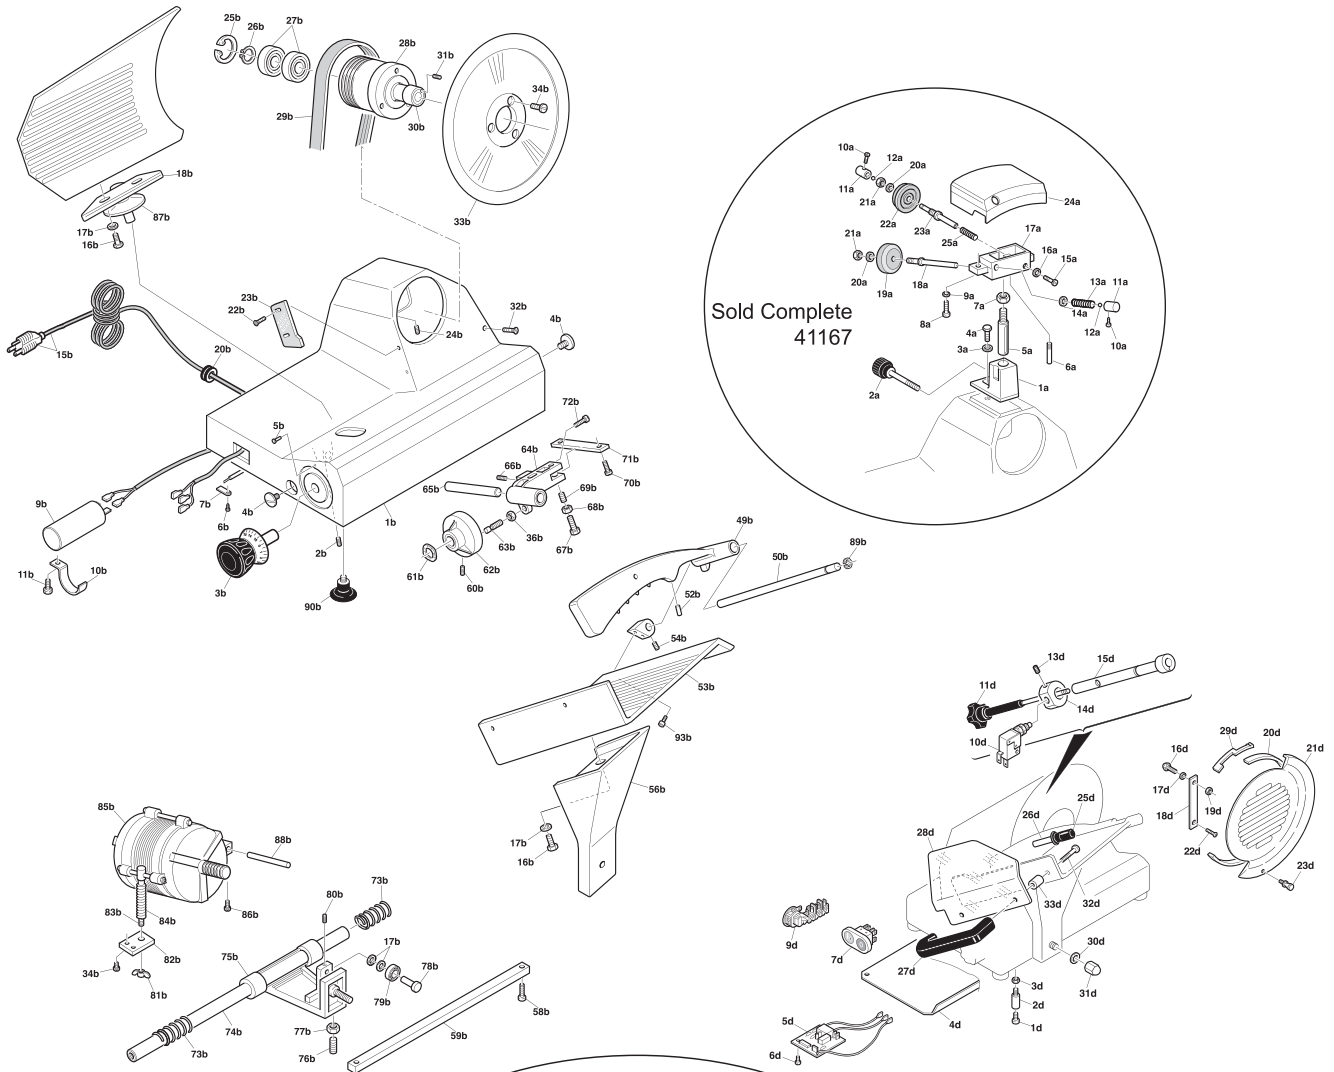

Parts Breakdown

Model MS-IT-0250-C 31343

Parts Breakdown

Model MS-IT-0250-C 31343

Item No.	Description	Position	Item No.	Description	Position	Item No.	Description	Position
33968	Sharpener Base for 31343	A1	17687	Slice Deflector for 31343	B23	15135	Slide Bar Spring for 31343	B73
33969	Thumb Screw for Sharpener for 31343	A2	15099	Screw for 31343	B24	15136	Slide Bar for 31343	B74
33970	Washer for 31343	A3	33953	Circlip for 31343	B25	15137	Carriage for 31343	B75
33971	Screw for 31343	A4	33954	Circlip for 31343	B26	33966	Carriage Screw for 31343	B76
33972	Sharpener Shaft for 31343	A5	33955	Pulley Bearing for 31343	B27	15140	Carriage Nut for 31343	B77
33973	Screw for 31343	A6	33956	Pulley for 31343	B28	15141	Pin for 31343	B78
33974	Nut for 31343	A7	15100	Belt TB2310 1/8 8 Ribs for 31343	B29	14921	Bearing for 31343	B79
33975	Screw for 31343	A8	33957	Shaft for 31343	B30	15143	Screw for 31343	B80
33976	Washer for 31343	A9	33958	Screw for 31343	B31	15144	Wing Nut for 31343	B81
33977	Screw for 31343	A10	15101	Screw TC for 31343	B32	15145	Plate for 31343	B82
33978	Push Knob for Sharpener for 31343	A11	13586	Blade 40-3-210 for 31343	B33	15146	Motor Adjustment Bar for 31343	B83
33979	Ball Bearing for 31343	A12	15103	Screw for 31343	B34	15147	Spring for Adjustment Bar for 31343	B84
33980	Spring for 31343	A13	15105	Nut for 31343	B36	15148	Motor for 31343	B85
33981	Washer for 31343	A14	15106	Pin for 31343	B39	15149	Screw for 31343	B86
33982	Screw for 31343	A15	15107	Pin for 31343	B40	15150	Ventosa for 31343	B87
33983	Washer for 31343	A16	15108	Support for 31343	B41	15151	Motor Pin for 31343	B88
33984	Sharpener Housing for 31343	A17	15109	Spring for 31343	B42	15152	Circlip for 31343	B89
33985	Grinding Shaft for 31343	A18	15110	Spring for 31343	B43	14933	Foot for 31343	B90
33914	G Stone 40x08x06 for 31343	A19	15111	SM Push Button for 31343	B44	15154	Pulley Assembly for 31343	B93
33987	Washer for 31343	A20	15112	Screw for 31343	B45	64791	Screw for 31343	D1
33988	Nut for 31343	A21	15114	Meat Grip for 31343	B49	64792	Spacer for 31343	D2
17212	F Stone 45x08x06 for 31343	A22	15115	Pin for 31343	B50	64793	Nut for 31343	D3
33990	Honing Shaft for 31343	A23	15117	Lock for 31343	B52	25162	Bottom Cover for 31343	D4
33991	Sharpener Cover for 31343	A24	15118	Meat Plate for 31343	B53	64794	Circuit Board for 31343	D5
33992	Spring for 31343	A25	15119	Screw for 31343	B54	64795	Screw for 31343	D6
15082	Casing for 31343	B1	AG040	Aluminum Arm.X AFF. for 31343	B56	64796	On/Off Switch for 31343	D7
15083	Screw for 31343	B2	AG041	Bushing BP for 31343	B56	64797	Terminal Block for 31343	D9
14940	Index Knob for 31343	B3	15122	Screw for Support Bar for 31343	B58	18933	Micro Switch for 31343	D10
33951	Screw for 31343	B4	15123	Support Bar for 31343	B59	33993	Tie Rod for 31343	D11
15085	Rivet for 31343	B5	15124	Screw for 31343	B60	33994	Screw for 31343	D13
15086	Screw for 31343	B6	15125	Washer for 31343	B61	25163	Tie Rod Ring for 31343	D14
15087	Plate for 31343	B7	15126	Cam for 31343	B62	33996	Pivot Chuck for 31343	D15
15088	Capacitor 12.5UF 370-470V for 31343	B9	15127	Cam Screw for 31343	B63	64798	Screw for 31343	D16
15089	Clamp for 31343	B10	15019	Slide Support for 31343	B64	64799	Washer for 31343	D17
15090	Screw TC for 31343	B11	33965	Slide Pin for 31343	B65	64800	Support Ring for 31343	D18
14859	Power Cord for 31343	B15	15128	Screw TC for 31343	B66	64801	Nut for 31343	D19
15092	Screw TE for 31343	B16	15129	Screw TC for 31343	B67	64802	Ring for 31343	D20
15093	Washer for 31343	B17	15130	Nut for 31343	B68	14828	Blade Shield for 31343	D21
15094	Support for 31343	B18	15131	Screw Testa CACC for 31343	B69	41167	Complete Sharpening Assembly for 31343	
15095	Thickness Adj. Plate for 31343	B19	15132	Screw for 31343	B70	AM730	Complete Plate Lock for 31343	
15096	Strain Relief for 31343	B20	15133	Plate for 31343	B71			
15098	Deflector Screw for 31343	B22	15134	Screw TC for 31343	B72			