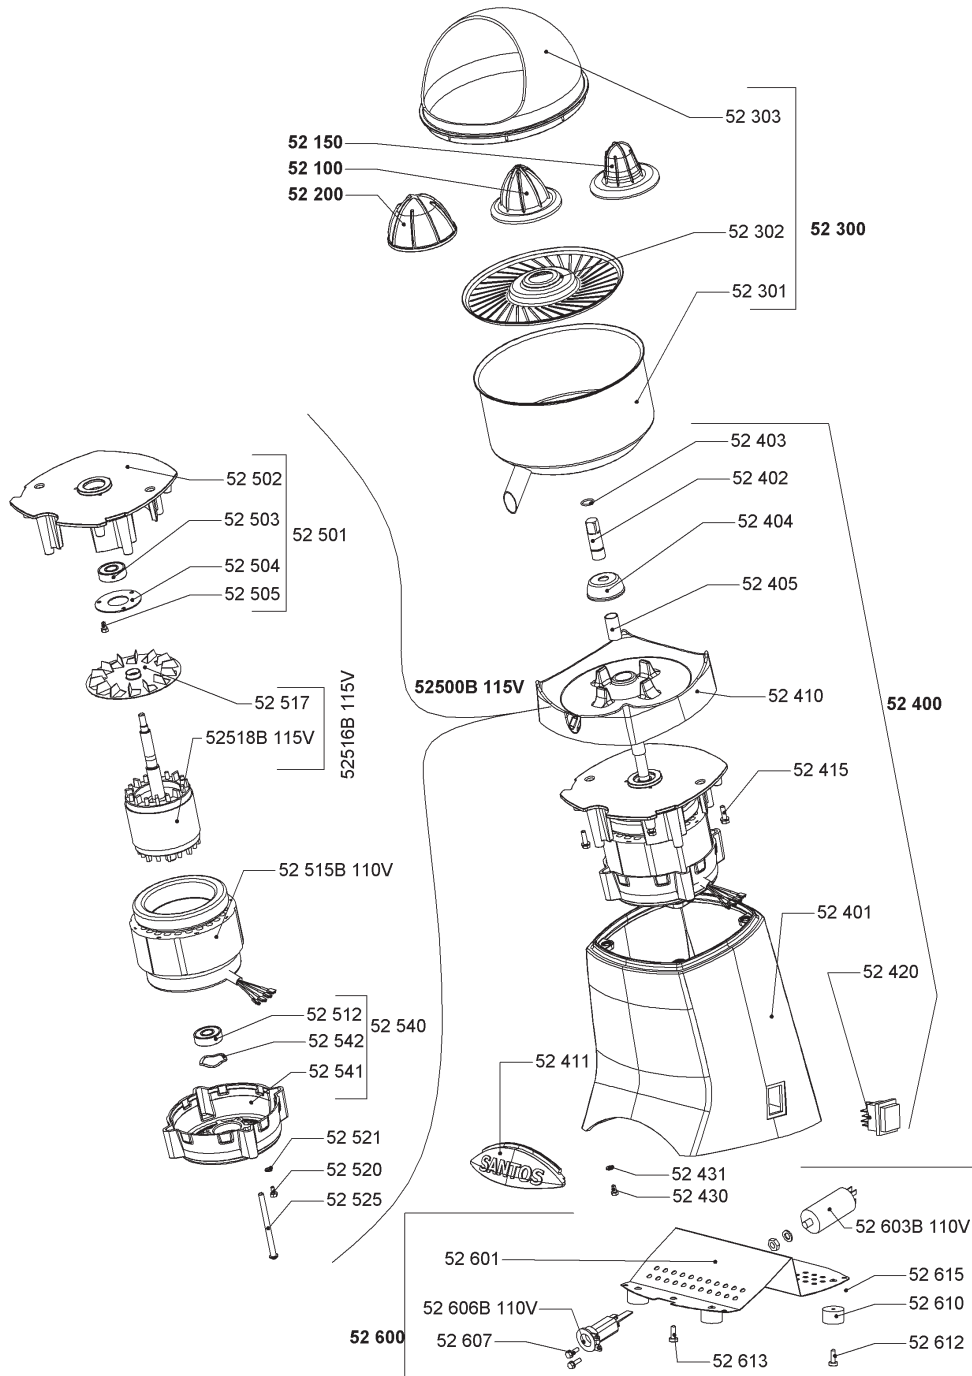

# PARTS BREAKDOWN

ITEM	MODEL
39686	Santos 52