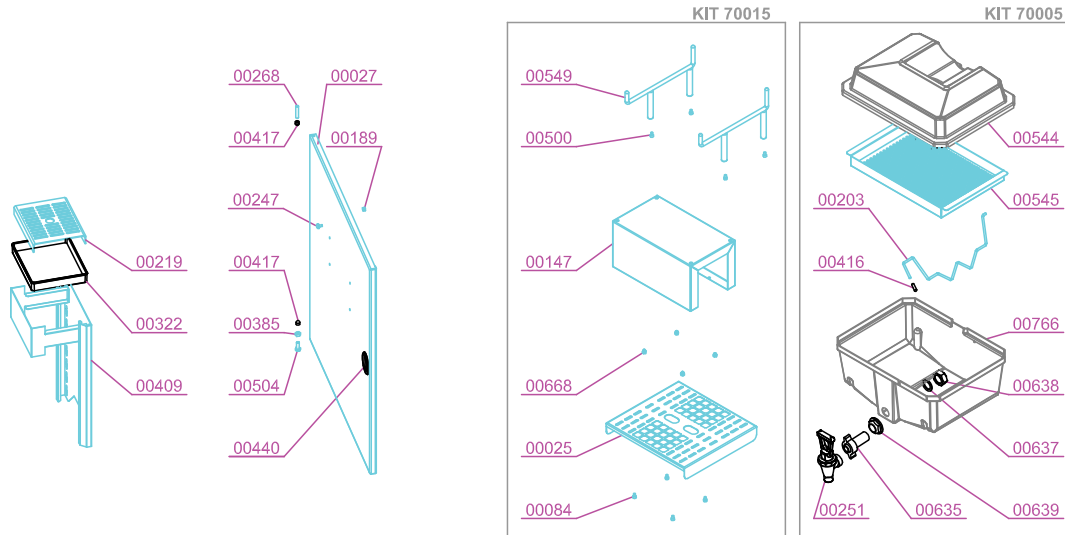

PARTS BREAKDOWN

ITEM	MODEL
40531	JE-ES-0045

DISPENSER STAND OPTION