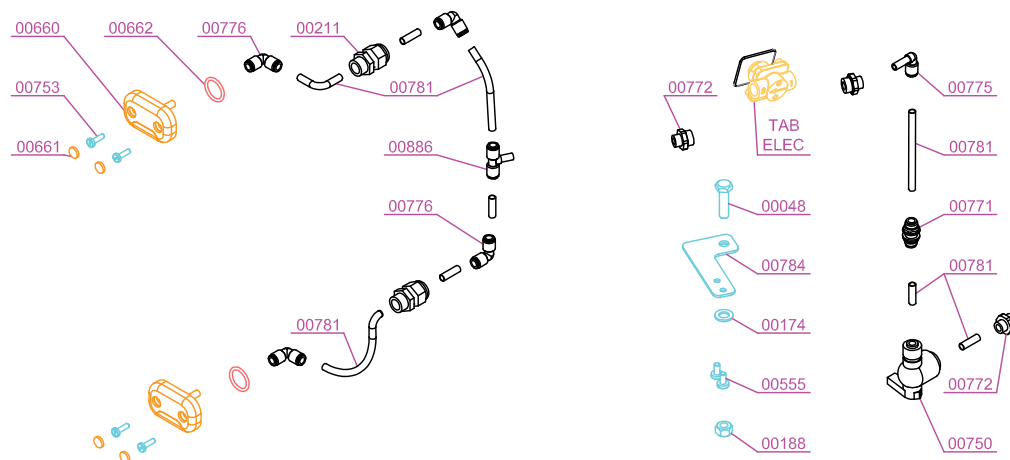

PARTS BREAKDOWN

ITEM	MODEL
40531	JE-ES-0045

PARTS BREAKDOWN

ITEM	MODEL
40531	JE-ES-0045

PARTS BREAKDOWN

ITEM	MODEL
40531	JE-ES-0045

STAINLESS STEEL SELF TAP OPTION

AUTOMATIC SHOWER OPTION

PARTS BREAKDOWN

ITEM	MODEL
40531	JE-ES-0045

Item No.	Description	Position	Item No.	Description	Position	Item No.	Description	Position
AP372	Juice Tray Kit for 40531	70012	A0280	Feeder Support Kit for 40531	70042	AP379	Rustless Shaft Kit for 40531	70074
72616	Feeder Tube Kit MX for 40531	70013	AP375	Auto-F Motor Kit for 40531	70044	72654	Rubber Seal 30x40x06 for 40531	70075
AP373	Juice Dispenser MB Kit for 40531	70015	AP376	Auto-F Kit for 40531	70045	AP380	Seal Protection Kit for 40531	70076
64954	Sump Kit Bigbasic BK for 40531	70023	AP377	Reducer Shaft Kit for 40531	70071	AP381	Bearing Kit for 40531	70077
72738	Sump Kit BK for 40531	70024	AP378	Gear Kit for 40531	70072			
AP187	Juice Filter Auto-F Kit for 40531	70040	AK896	Upper Rustless Shaft 1 Piece for 40531	70073			