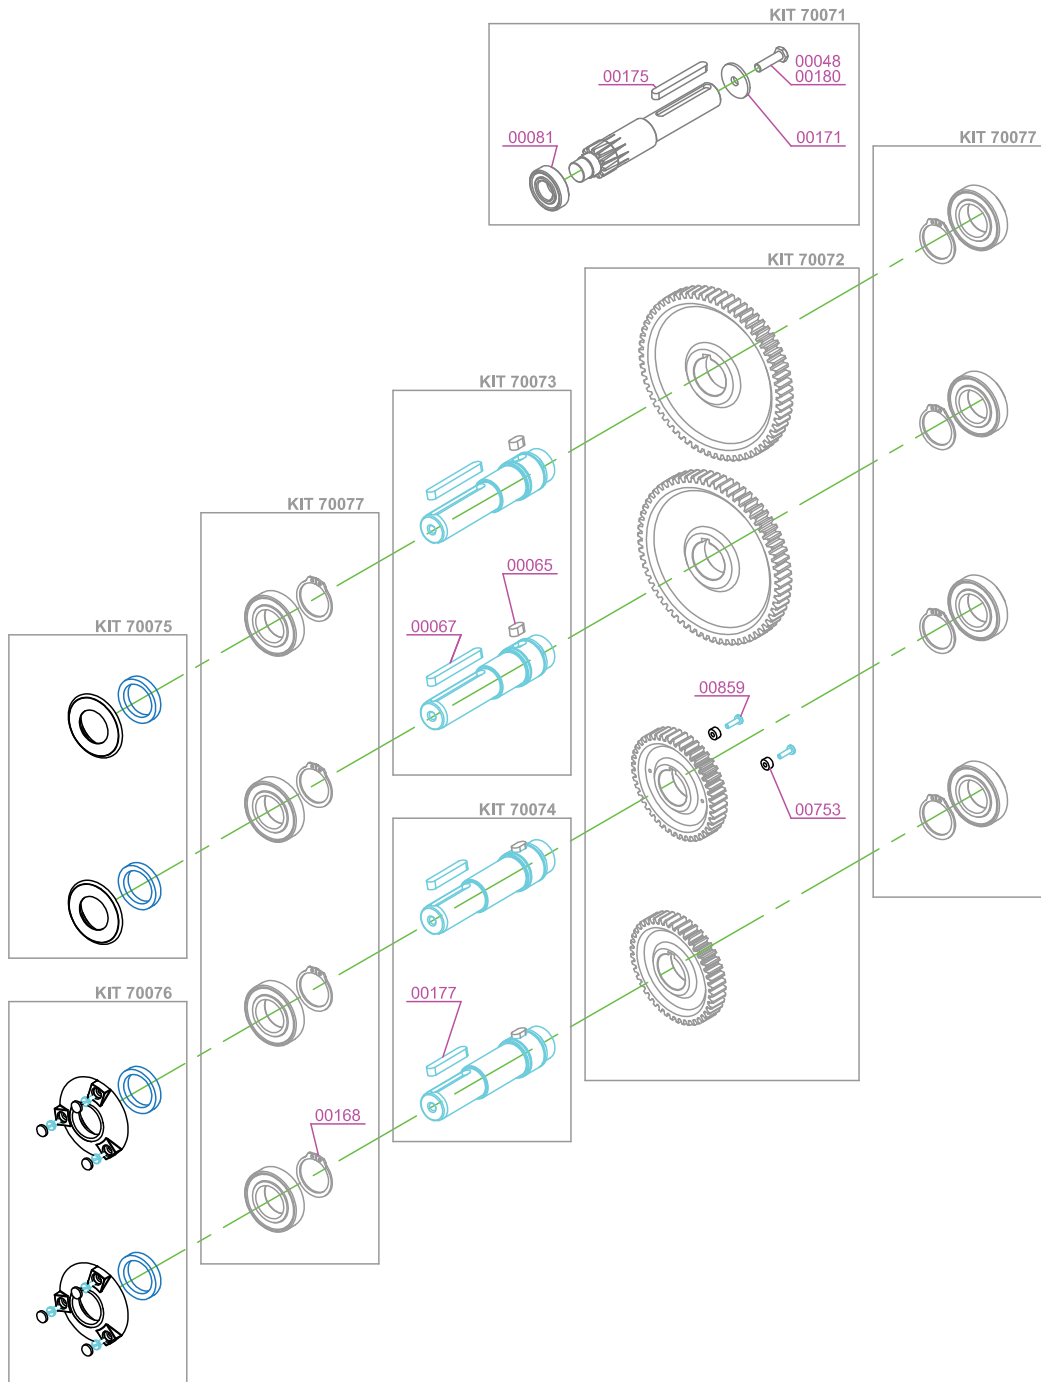

PARTS BREAKDOWN

ITEM	MODEL
40531	JE-ES-0045

PARTS BREAKDOWN

ITEM	MODEL
40531	JE-ES-0045

PARTS BREAKDOWN

ITEM	MODEL
40531	JE-ES-0045

STAINLESS STEEL SELF TAP OPTION

AUTOMATIC SHOWER OPTION

PARTS BREAKDOWN

ITEM	MODEL
40531	JE-ES-0045

Item No.	Description	Position	Item No.	Description	Position	Item No.	Description	Position
AP372	Juice Tray Kit for 40531	70012	A0280	Feeder Support Kit for 40531	70042	AP379	Rustless Shaft Kit for 40531	70074
72616	Feeder Tube Kit MX for 40531	70013	AP375	Auto-F Motor Kit for 40531	70044	72654	Rubber Seal 30x40x06 for 40531	70075
AP373	Juice Dispenser MB Kit for 40531	70015	AP376	Auto-F Kit for 40531	70045	AP380	Seal Protection Kit for 40531	70076
64954	Sump Kit Bigbasic BK for 40531	70023	AP377	Reducer Shaft Kit for 40531	70071	AP381	Bearing Kit for 40531	70077
72738	Sump Kit BK for 40531	70024	AP378	Gear Kit for 40531	70072			
AP187	Juice Filter Auto-F Kit for 40531	70040	AK896	Upper Rustless Shaft 1 Piece for 40531	70073			