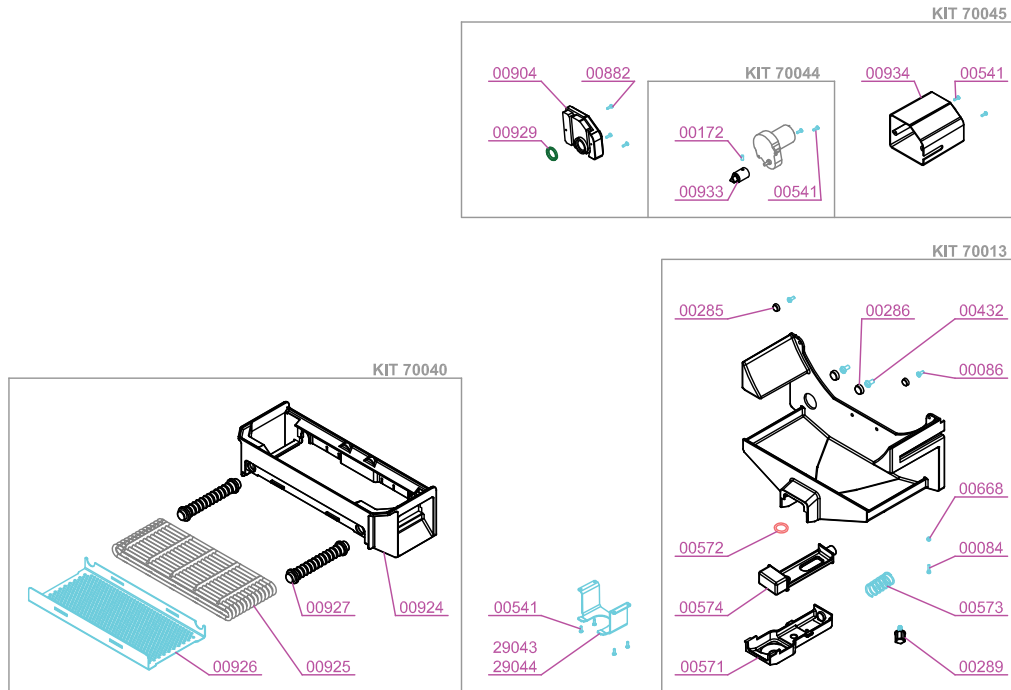

PARTS BREAKDOWN

ITEM	MODEL
40531	JE-ES-0045

PARTS BREAKDOWN

ITEM	MODEL
40531	JE-ES-0045

PARTS BREAKDOWN

ITEM	MODEL
40531	JE-ES-0045

STAINLESS STEEL SELF TAP OPTION

AUTOMATIC SHOWER OPTION

PARTS BREAKDOWN

ITEM	MODEL
40531	JE-ES-0045

Item No.	Description	Position	Item No.	Description	Position	Item No.	Description	Position
AP372	Juice Tray Kit for 40531	70012	A0280	Feeder Support Kit for 40531	70042	AP379	Rustless Shaft Kit for 40531	70074
72616	Feeder Tube Kit MX for 40531	70013	AP375	Auto-F Motor Kit for 40531	70044	72654	Rubber Seal 30x40x06 for 40531	70075
AP373	Juice Dispenser MB Kit for 40531	70015	AP376	Auto-F Kit for 40531	70045	AP380	Seal Protection Kit for 40531	70076
64954	Sump Kit Bigbasic BK for 40531	70023	AP377	Reducer Shaft Kit for 40531	70071	AP381	Bearing Kit for 40531	70077
72738	Sump Kit BK for 40531	70024	AP378	Gear Kit for 40531	70072			
AP187	Juice Filter Auto-F Kit for 40531	70040	AK896	Upper Rustless Shaft 1 Piece for 40531	70073			