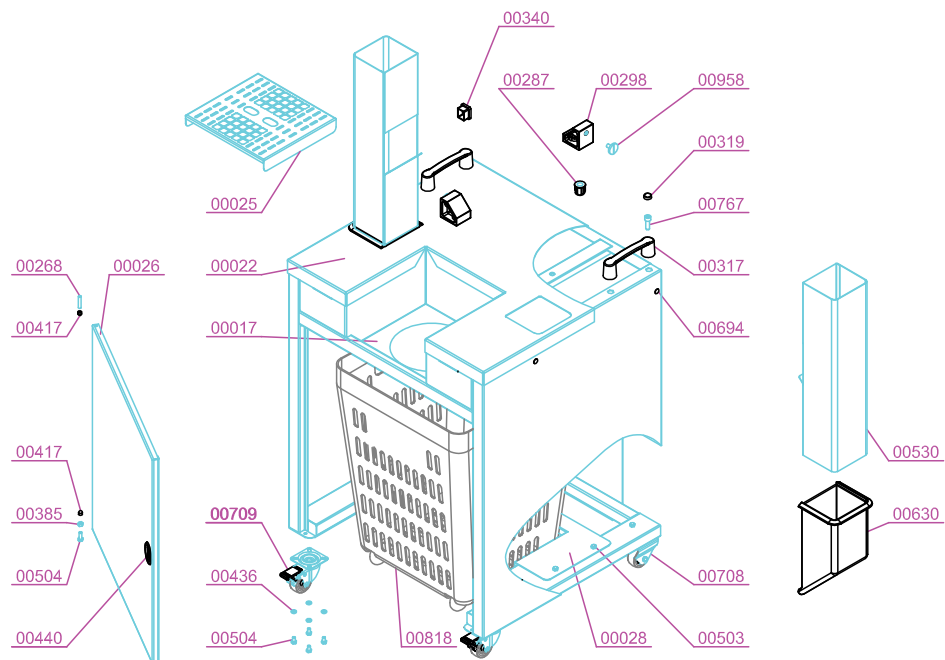

SELF SERVICE STAND OPTION