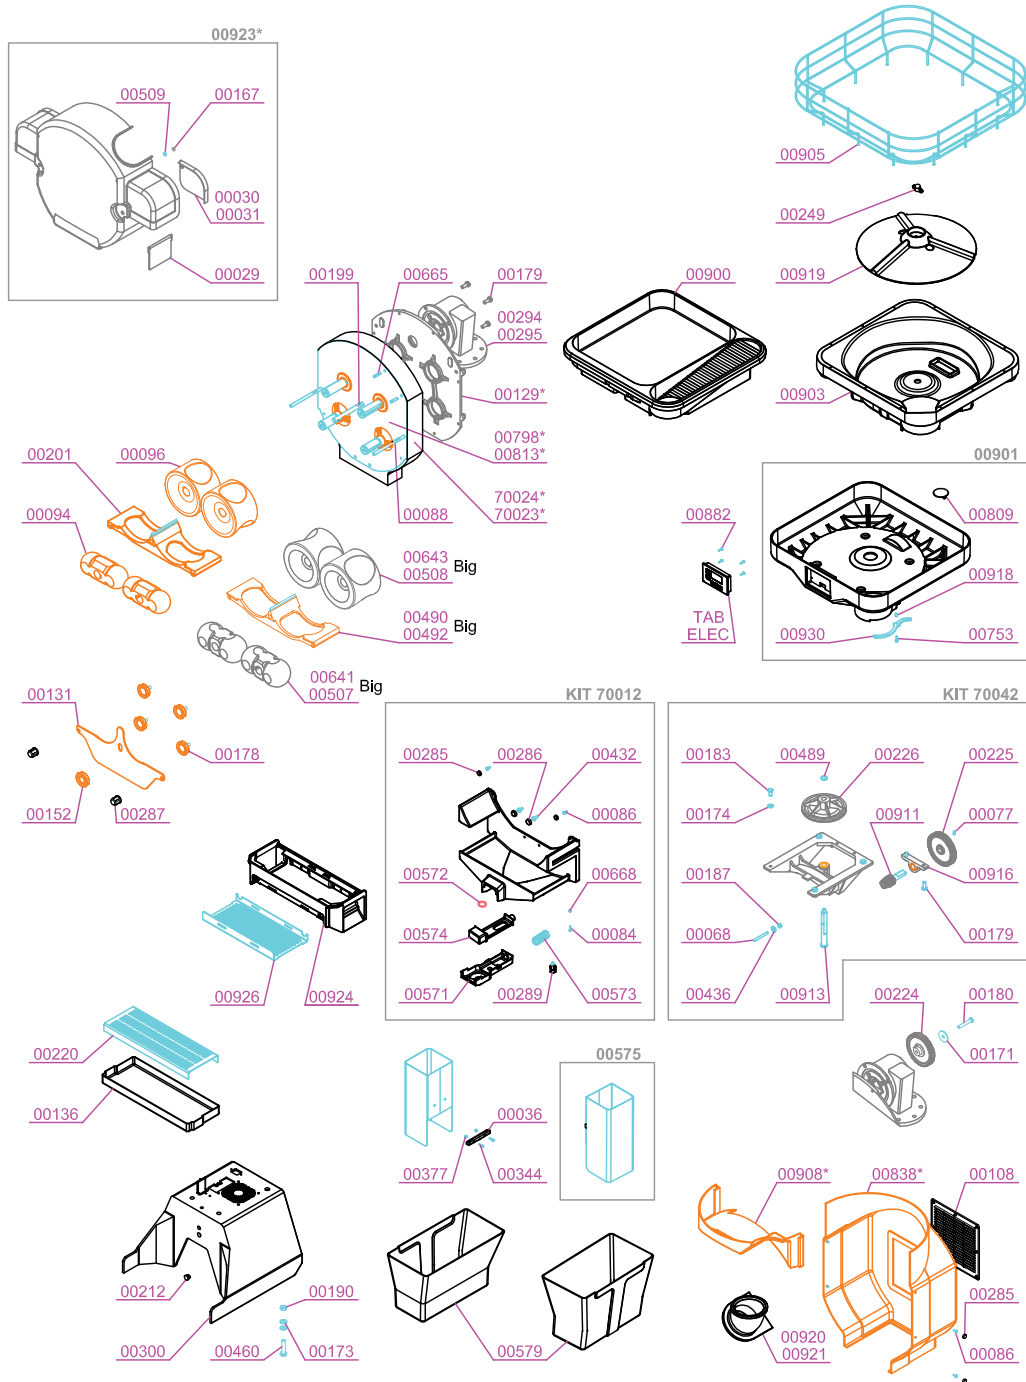

PARTS BREAKDOWN

ITEM	MODEL
40531	JE-ES-0045

PARTS BREAKDOWN

ITEM	MODEL
40531	JE-ES-0045

PARTS BREAKDOWN

ITEM	MODEL
40531	JE-ES-0045

STAINLESS STEEL SELF TAP OPTION

AUTOMATIC SHOWER OPTION