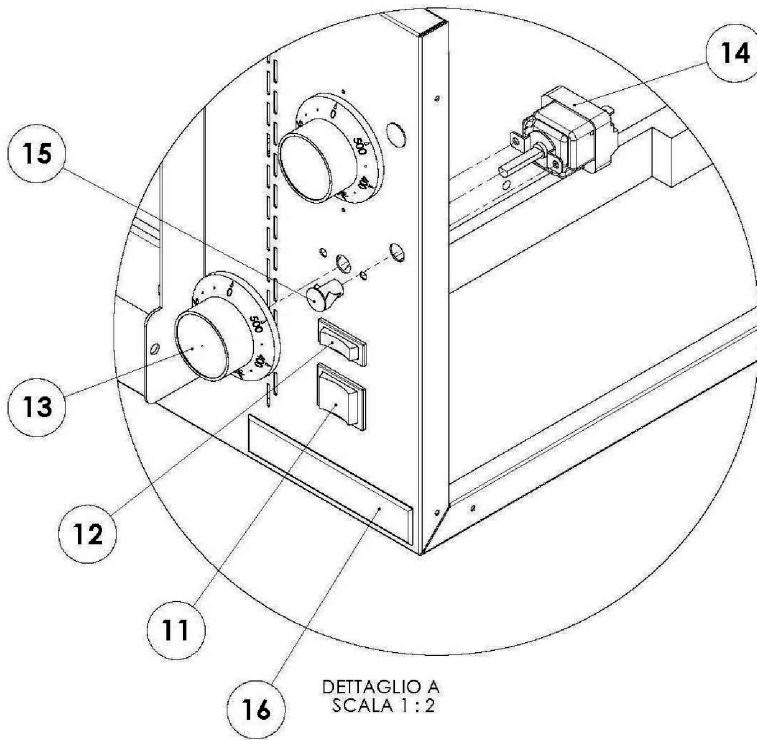

PARTS BREAKDOWN

ITEM	MODEL
40634	PE-IT-0010

PARTS BREAKDOWN

ITEM	MODEL
40634	PE-IT-0010

PARTS BREAKDOWN

ITEM	MODEL
40634	PE-IT-0010

PARTS BREAKDOWN

ITEM	MODEL
40634	PE-IT-0010

Item No.	Description	Position	Item No.	Description	Position	Item No.	Description	Position
42043	Heating Element 1800 W 230V for 40634	1, 17	72486	Brick 50x50x14 for 40634	9	65540	Thermostat Knob AP10 (Deg C) for 40634	13
42831	Terminal Board PA220FV 12 Poles 16sqmm 750V-76A for 40634	2	65542	Ensemble Door for 40634	10	AM897	Unipolar Thermostat Ego 450 Deg - (55.19082.805 - EU) for 40634	14
42040	Lamp Holder E14 Code BJB77.222 for 40634	3	65543	Door for 40634	10.1	65541	Pilot Light 250V for 40634	15
43657	Lamp 25W 240V COD2540 for 40634	4	65544	Door Internal Panel Assembly for 40634	10.2	42849	Resin Bonded Label for 40634	16
42046	Dome-Form Lamp Glass 77.222.-503.00 for 40634	5	42842	Pyroceram 300 x 75 x 4mm for 40634	10.3	AM699	Thermostat Probe Support Safety T.D. 8438.90.00 (Bracket) for 40634	
42835	Cable Fastener for 40634	6	42843	Elesa Handle for 40634	10.4	AM700	Unipolar Safety Thermostat 512TH - UL (55.13584.010) T.D. 8514.90.70 for 40634	
42836	Binder for 40634	7	42844	Luminous Bi-Polar Switch 0-1 CV2 for 40634	11	AM701	Vite TC+ Autofor. 3.9x13 ZN NR 24.00 N8E T.D. 7318.12.10 for 40634	
42837	Equipotential Attachement (OBO. T5012+OBO.5016M5) for 40634	8	42048	Luminous Unipolar Red Switch for 40634	12			