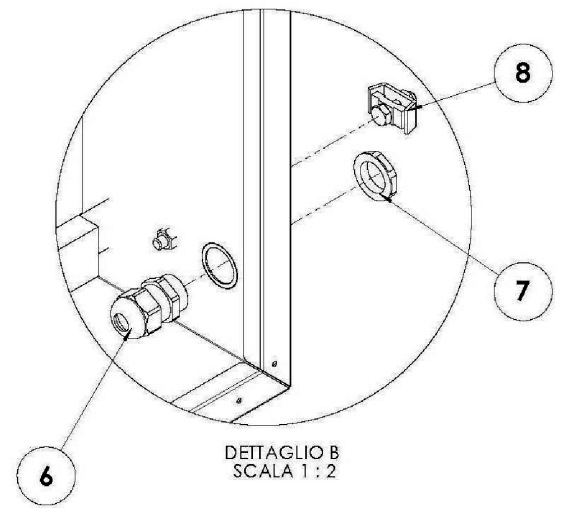

PARTS BREAKDOWN

ITEM	MODEL
40634	PE-IT-0010

PARTS BREAKDOWN

ITEM	MODEL
40634	PE-IT-0010

PARTS BREAKDOWN

ITEM	MODEL
40634	PE-IT-0010

PARTS BREAKDOWN

ITEM	MODEL
40634	PE-IT-0010

Item No.	Description	Position	Item No.	Description	Position	Item No.	Description	Position
42043	Heating Element 1800 W 230V for 40634	1, 17	72486	Brick 50x50x14 for 40634	9	65540	Thermostat Knob AP10 (Deg C) for 40634	13
42831	Terminal Board PA220FV 12 Poles 16sqmm 750V-76A for 40634	2	65542	Ensemble Door for 40634	10	AM897	Unipolar Thermostat Ego 450 Deg - (55.19082.805 - EU) for 40634	14
42040	Lamp Holder E14 Code BJB77.222 for 40634	3	65543	Door for 40634	10.1	65541	Pilot Light 250V for 40634	15
43657	Lamp 25W 240V COD2540 for 40634	4	65544	Door Internal Panel Assembly for 40634	10.2	42849	Resin Bonded Label for 40634	16
42046	Dome-Form Lamp Glass 77.222.-503.00 for 40634	5	42842	Pyroceram 300 x 75 x 4mm for 40634	10.3	AM699	Thermostat Probe Support Safety T.D. 8438.90.00 (Bracket) for 40634	
42835	Cable Fastener for 40634	6	42843	Elesa Handle for 40634	10.4	AM700	Unipolar Safety Thermostat 512TH - UL (55.13584.010) T.D. 8514.90.70 for 40634	
42836	Binder for 40634	7	42844	Luminous Bi-Polar Switch 0-1 CV2 for 40634	11	AM701	Vite TC+ Autofor. 3.9x13 ZN NR 24.00 N8E T.D. 7318.12.10 for 40634	
42837	Equipotential Attachement (OBO. T5012+OBO.5016M5) for 40634	8	42048	Luminous Unipolar Red Switch for 40634	12			