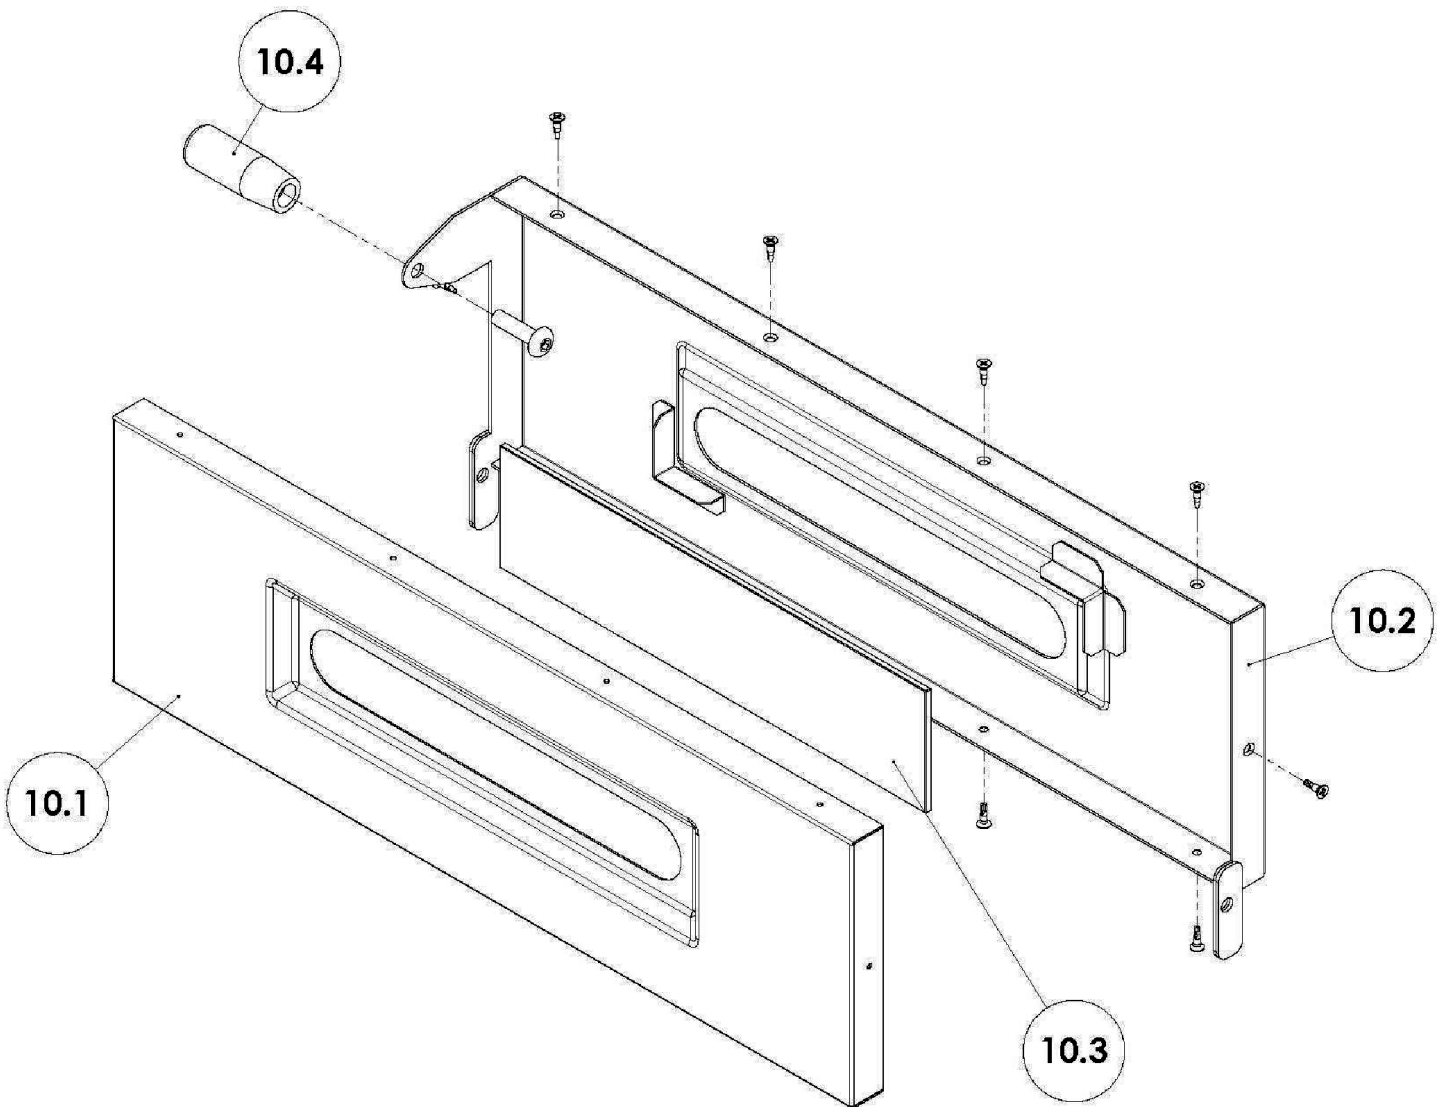

PARTS BREAKDOWN

ITEM	MODEL
40634	PE-IT-0010

PARTS BREAKDOWN

ITEM	MODEL
40634	PE-IT-0010

PARTS BREAKDOWN

ITEM	MODEL
40634	PE-IT-0010

PARTS BREAKDOWN

ITEM	MODEL
40634	PE-IT-0010

Item No.	Description	Position	Item No.	Description	Position	Item No.	Description	Position
42043	Heating Element 1800 W 230V for 40634	1, 17	72486	Brick 50x50x14 for 40634	9	65540	Thermostat Knob AP10 (Deg C) for 40634	13
42831	Terminal Board PA220FV 12 Poles 16sqmm 750V-76A for 40634	2	65542	Ensemble Door for 40634	10	AM897	Unipolar Thermostat Ego 450 Deg - (55.19082.805 - EU) for 40634	14
42040	Lamp Holder E14 Code BJB77.222 for 40634	3	65543	Door for 40634	10.1	65541	Pilot Light 250V for 40634	15
43657	Lamp 25W 240V COD2540 for 40634	4	65544	Door Internal Panel Assembly for 40634	10.2	42849	Resin Bonded Label for 40634	16
42046	Dome-Form Lamp Glass 77.222.-503.00 for 40634	5	42842	Pyroceram 300 x 75 x 4mm for 40634	10.3	AM699	Thermostat Probe Support Safety T.D. 8438.90.00 (Bracket) for 40634	
42835	Cable Fastener for 40634	6	42843	Elesa Handle for 40634	10.4	AM700	Unipolar Safety Thermostat 512TH - UL (55.13584.010) T.D. 8514.90.70 for 40634	
42836	Binder for 40634	7	42844	Luminous Bi-Polar Switch 0-1 CV2 for 40634	11	AM701	Vite TC+ Autofor. 3.9x13 ZN NR 24.00 N8E T.D. 7318.12.10 for 40634	
42837	Equipotential Attachement (OBO. T5012+OBO.5016M5) for 40634	8	42048	Luminous Unipolar Red Switch for 40634	12			