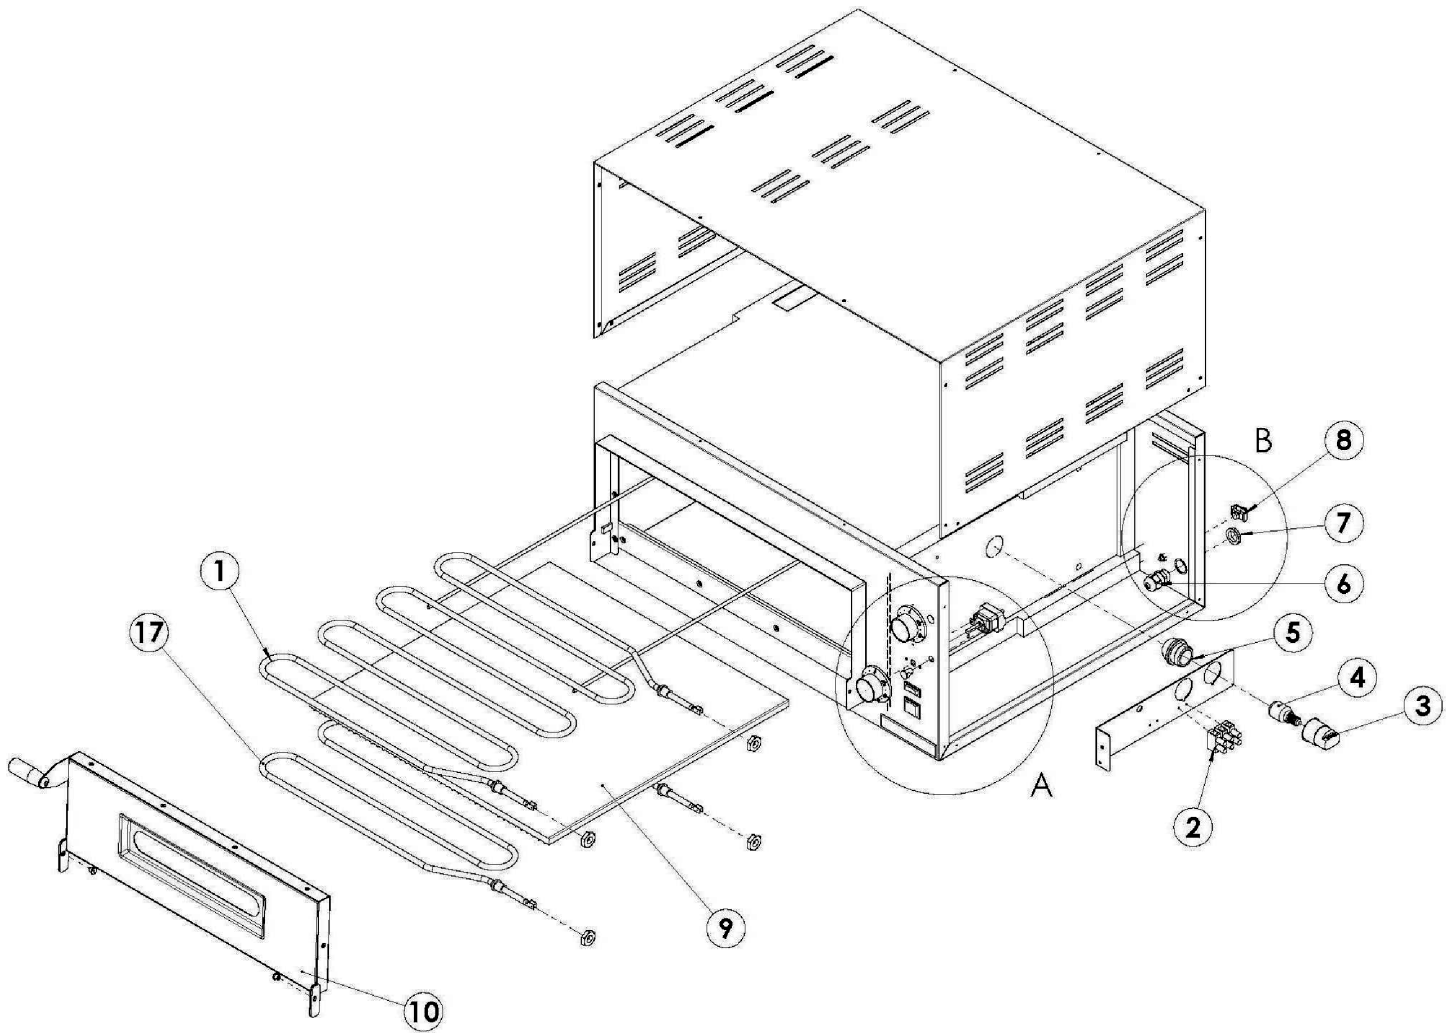

PARTS BREAKDOWN

ITEM	MODEL
40634	PE-IT-0010

PARTS BREAKDOWN

ITEM	MODEL
40634	PE-IT-0010

PARTS BREAKDOWN

ITEM	MODEL
40634	PE-IT-0010

PARTS BREAKDOWN

ITEM	MODEL
40634	PE-IT-0010

Item No.	Description	Position	Item No.	Description	Position	Item No.	Description	Position
42043	Heating Element 1800 W 230V for 40634	1, 17	72486	Brick 50x50x14 for 40634	9	65540	Thermostat Knob AP10 (Deg C) for 40634	13
42831	Terminal Board PA220FV 12 Poles 16sqmm 750V-76A for 40634	2	65542	Ensemble Door for 40634	10	AM897	Unipolar Thermostat Ego 450 Deg - (55.19082.805 - EU) for 40634	14
42040	Lamp Holder E14 Code BJB77.222 for 40634	3	65543	Door for 40634	10.1	65541	Pilot Light 250V for 40634	15
43657	Lamp 25W 240V COD2540 for 40634	4	65544	Door Internal Panel Assembly for 40634	10.2	42849	Resin Bonded Label for 40634	16
42046	Dome-Form Lamp Glass 77.222.-503.00 for 40634	5	42842	Pyroceram 300 x 75 x 4mm for 40634	10.3	AM699	Thermostat Probe Support Safety T.D. 8438.90.00 (Bracket) for 40634	
42835	Cable Fastener for 40634	6	42843	Elesa Handle for 40634	10.4	AM700	Unipolar Safety Thermostat 512TH - UL (55.13584.010) T.D. 8514.90.70 for 40634	
42836	Binder for 40634	7	42844	Luminous Bi-Polar Switch 0-1 CV2 for 40634	11	AM701	Vite TC+ Autofor. 3.9x13 ZN NR 24.00 N8E T.D. 7318.12.10 for 40634	
42837	Equipotential Attachement (OBO. T5012+OBO.5016M5) for 40634	8	42048	Luminous Unipolar Red Switch for 40634	12			