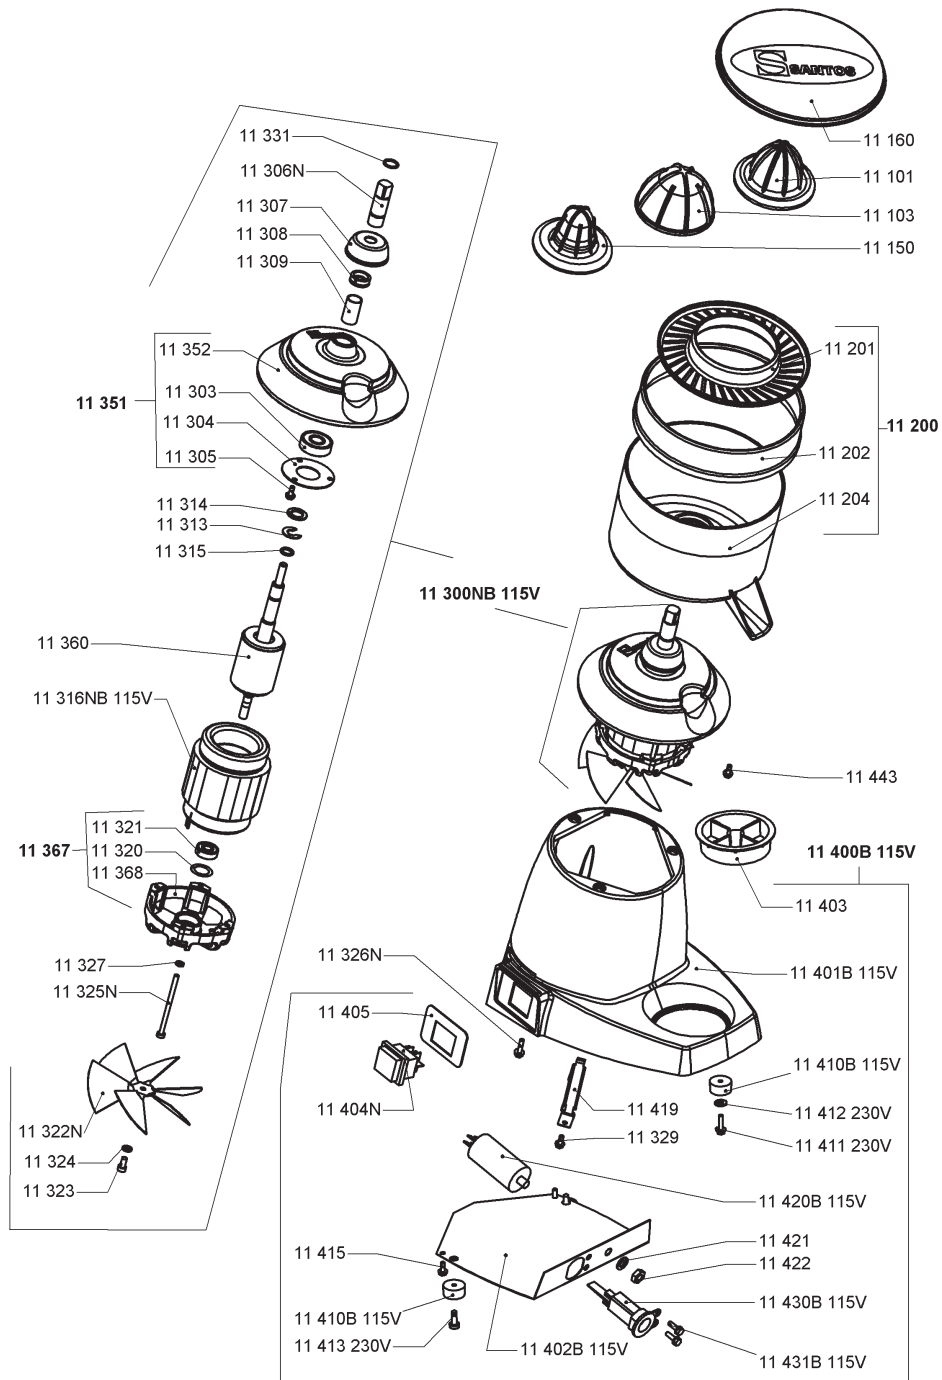

PARTS BREAKDOWN

ITEM	MODEL
44025	Santos 11C

PARTS BREAKDOWN

ITEM	MODEL
44025	Santos 11C

Item No.	Description	Position	Item No.	Description	Position	Item No.	Description	Position
40709	Black Squeezer Cone for Orange + Lemon for 44025	11101	AC524	Washer (Specific) for 44025	11314	AC542	Complete Base Chromed 220V for 44025	11400NC
40710	Black Squeezer Cone for Grapefruit for 44025	11103	AC525	O-Ring Seal for 44025	11315	AC543	Complete Chrome Base for 44025	11401B
40711	Black Squeezer Cone for Limes for 44025	11150	AC526	Stator Only 100-120V 50/60Hz for 44025	11316NB	AC544	Bottom Plate for 44025	11402
AC513	Bowl Cover for 44025	11160	AC527	Lower Flange Only (Old <07/2017) for 44025	11318	40714	Plastic Drip Tray for 44025	11403
AC514	Complete Plastic Bowl Black for 44025	11200C	AC528	Crinkle Washer for 44025	11320	40960	Waterproof Switch for 44025	11404N
40712	Plastic Filter Grid for 44025	11201	AC529	Bearing 608 ZZ for 44025	11321	AC545	On-Off Plate for 44025	11405
40713	Ornamental Ring-Anodized Aluminum for 44025	11202	AC530	Fan for 44025	11322N	AC546	Rubber Foot 22x10 for 44025	11410
40959	Black Bowl for 44025	11204	AC531	Screw H M5x10 (Left Side) for 44025	11323	AC547	Screw H 4x16 Zn for 44025	11411
AC515	Upper Flange (Old<07/2017) for 44025	11302	AC532	Washer AZ 5 for 44025	11324	AC548	Washer 5x12x1 for 44025	11412
AC516	Bearing 6201 for 44025	11303	AC533	Screw CX 4x70 Zn for 44025	11325N	AC549	Screw 4.8x16 for 44025	11413
AC517	Bearing Washer for 44025	11304	AC534	Screw H 4x16 Zn for 44025	11326N	AC550	Screw H 4x8 Zn for 44025	11415
AC518	Screw H 4x8 Zn for 44025	11305	AC535	Washer AZ 4 for 44025	11327	AC551	Cables Deflector for 44025	11419
45037	Square Driving Axle for 44025	11306N	AC536	Screw H 4x10 Zn for 44025	11329	AC552	Capacitor 4 MF (110V and 220V) for 44025	11420
AC519	Aluminum Cap for 44025	11307	AC537	O-Ring Seal for 44025	11331	AC553	Power Cord with USA Plug for 44025	11430B
AC520	V Ring Gasket V16 S for 44025	11308	AC538	Upper Flange for 44025	11352	AC554	Screw H M4x12.7 Zn for 44025	11431
AC521	Spacer 15x1x26 for 44025	11309	AC539	Complete Rotor with Shaft for 44025	11360	AC555	Screw H 4x8 Zn for 44025	11443
AC522	Complete Rotor with Shaft (Old<=07/2017) for 44025	11310N	AC540	Stator Only 220-240V 50/60Hz for 44025	11366			
AC523	Circlip D 10 for 44025	11313	AC541	Lower Flange Only for 44025	11368			