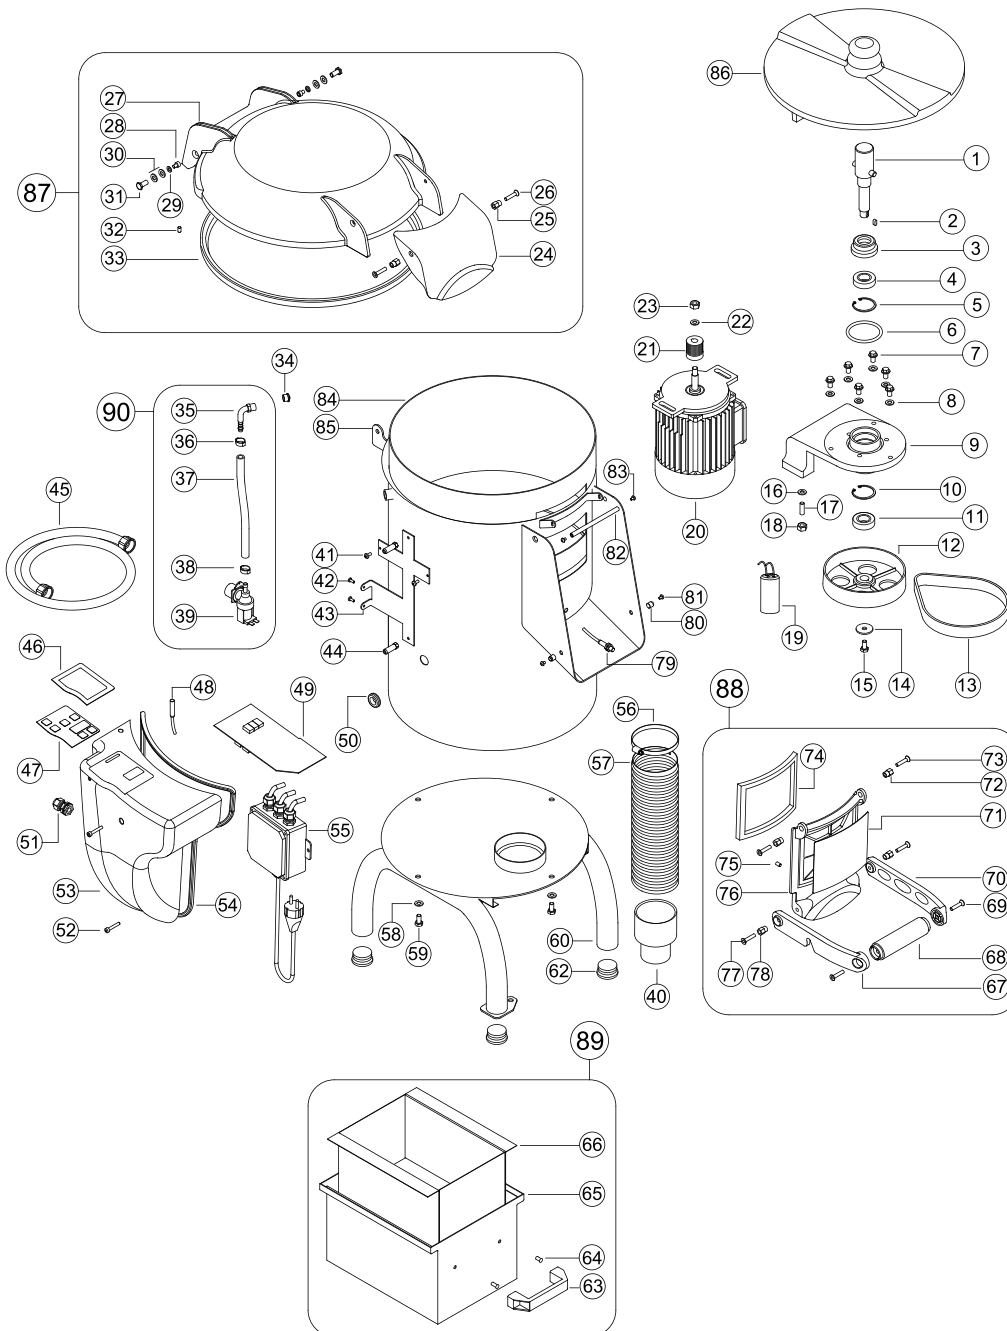

PARTS BREAKDOWN

ITEM	MODEL
44184	PP-IT-0010