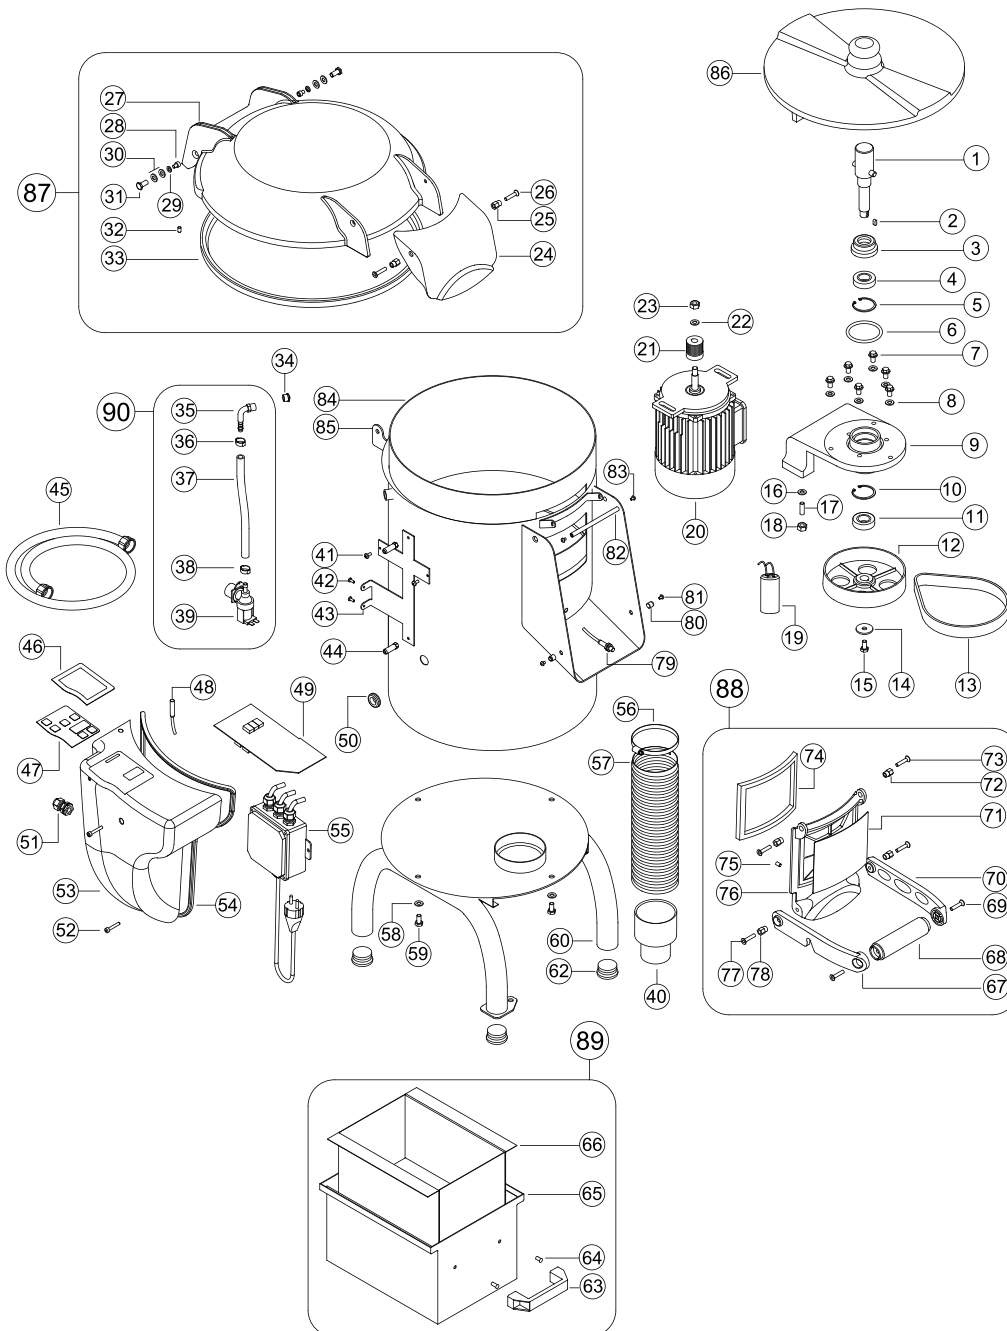

# PARTS BREAKDOWN

ITEM	MODEL
44185	PP-IT-0018