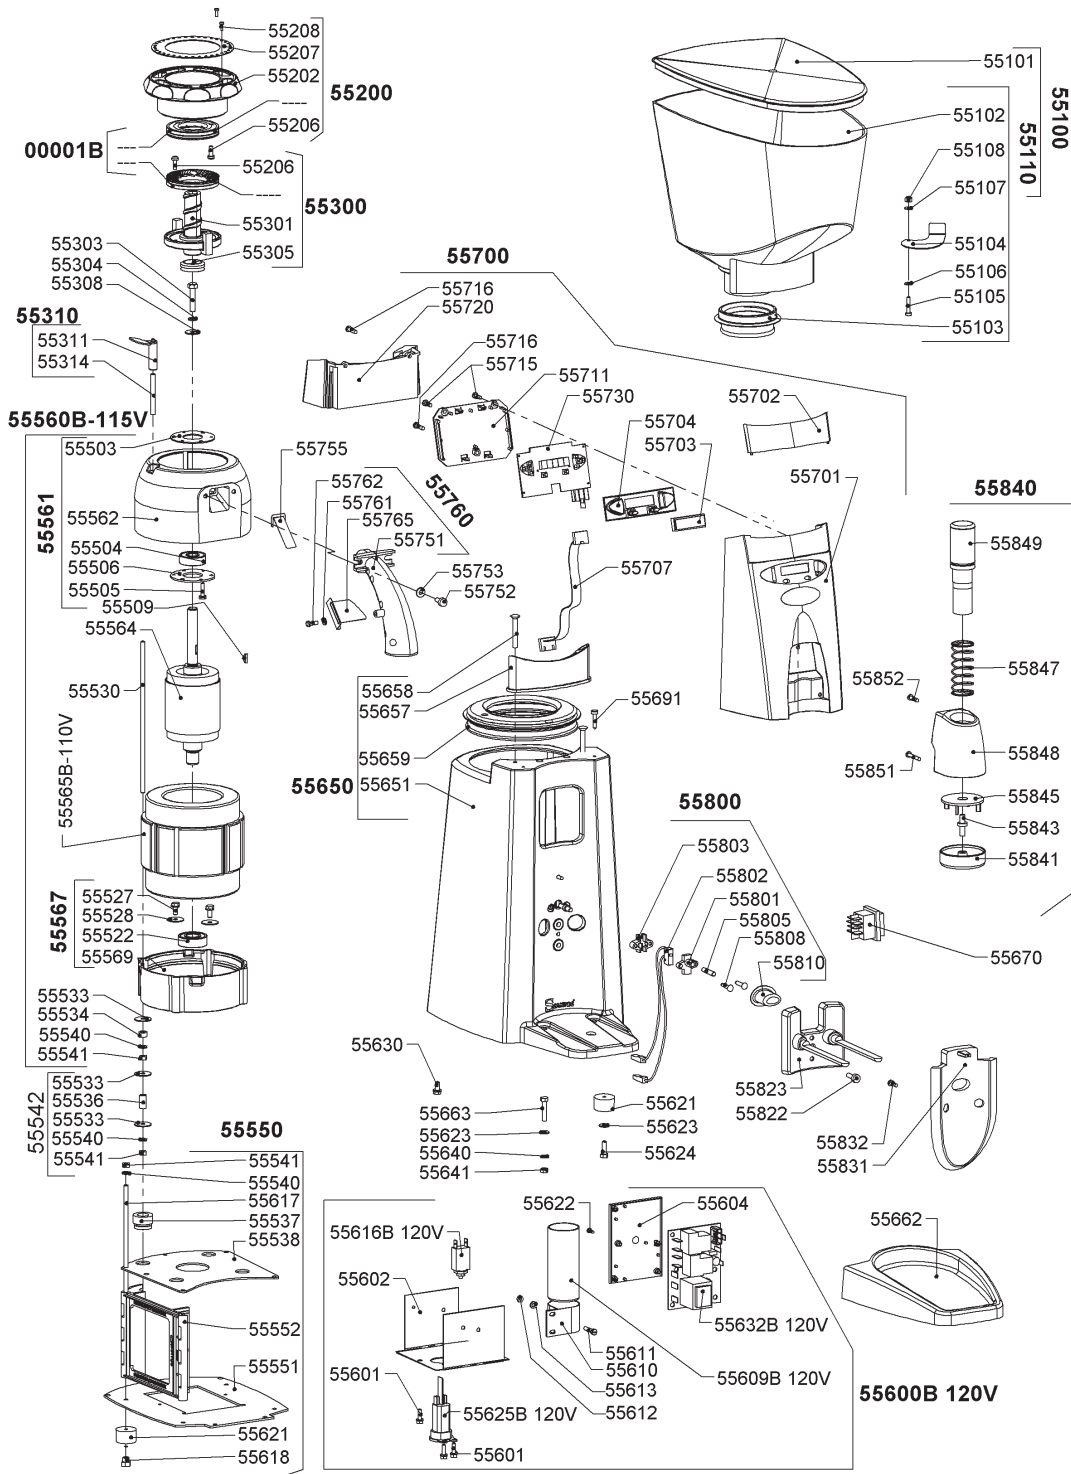

Parts Breakdown

Model Santos 55 44637