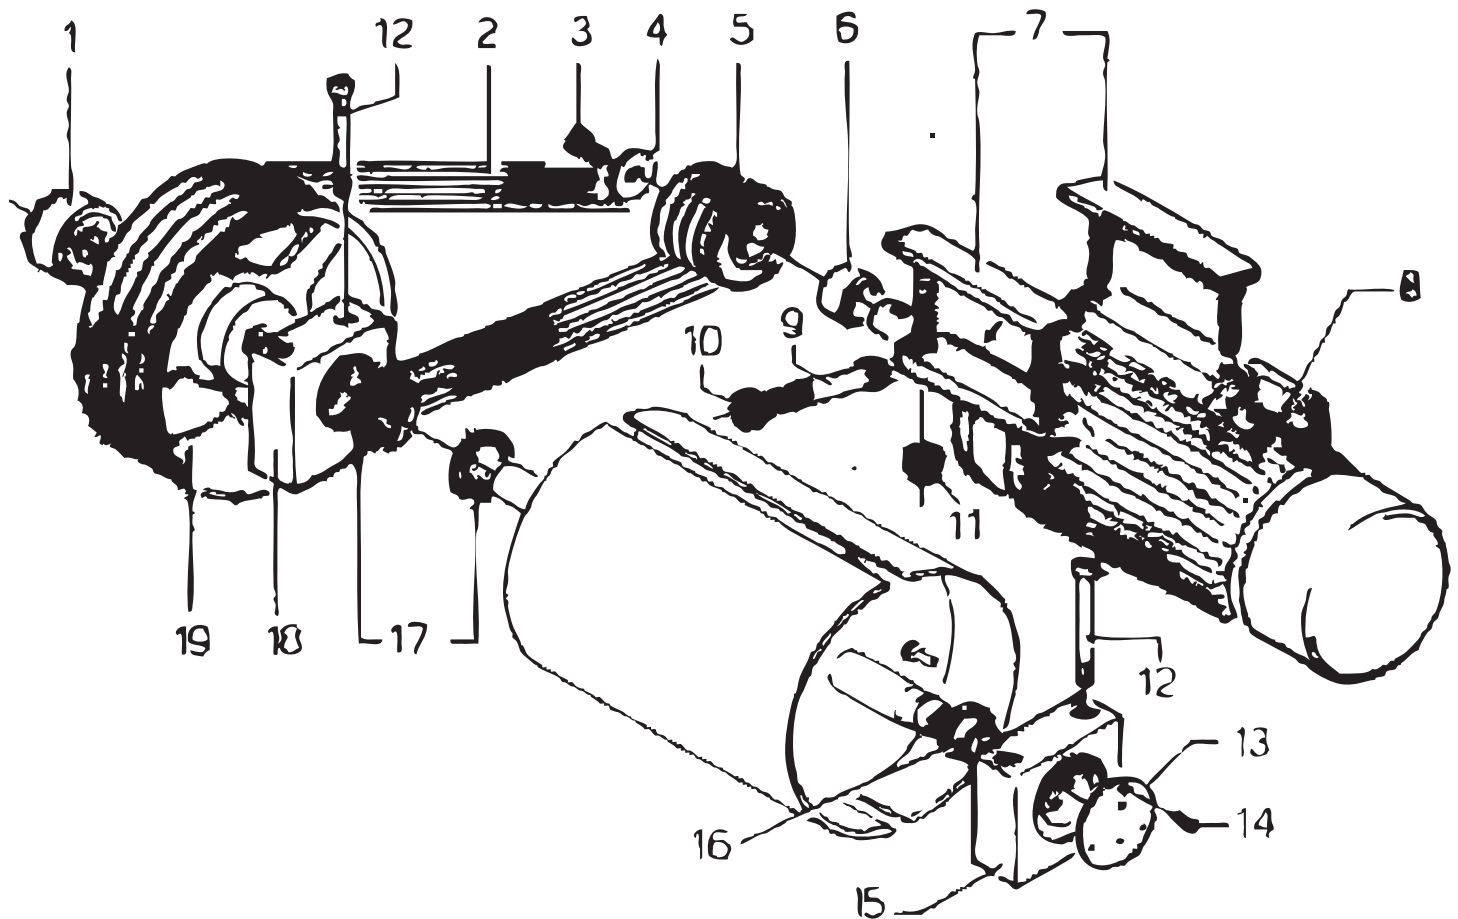

Parts Breakdown

Model GR-IT-1500-H 45403

Drum Driving Unit