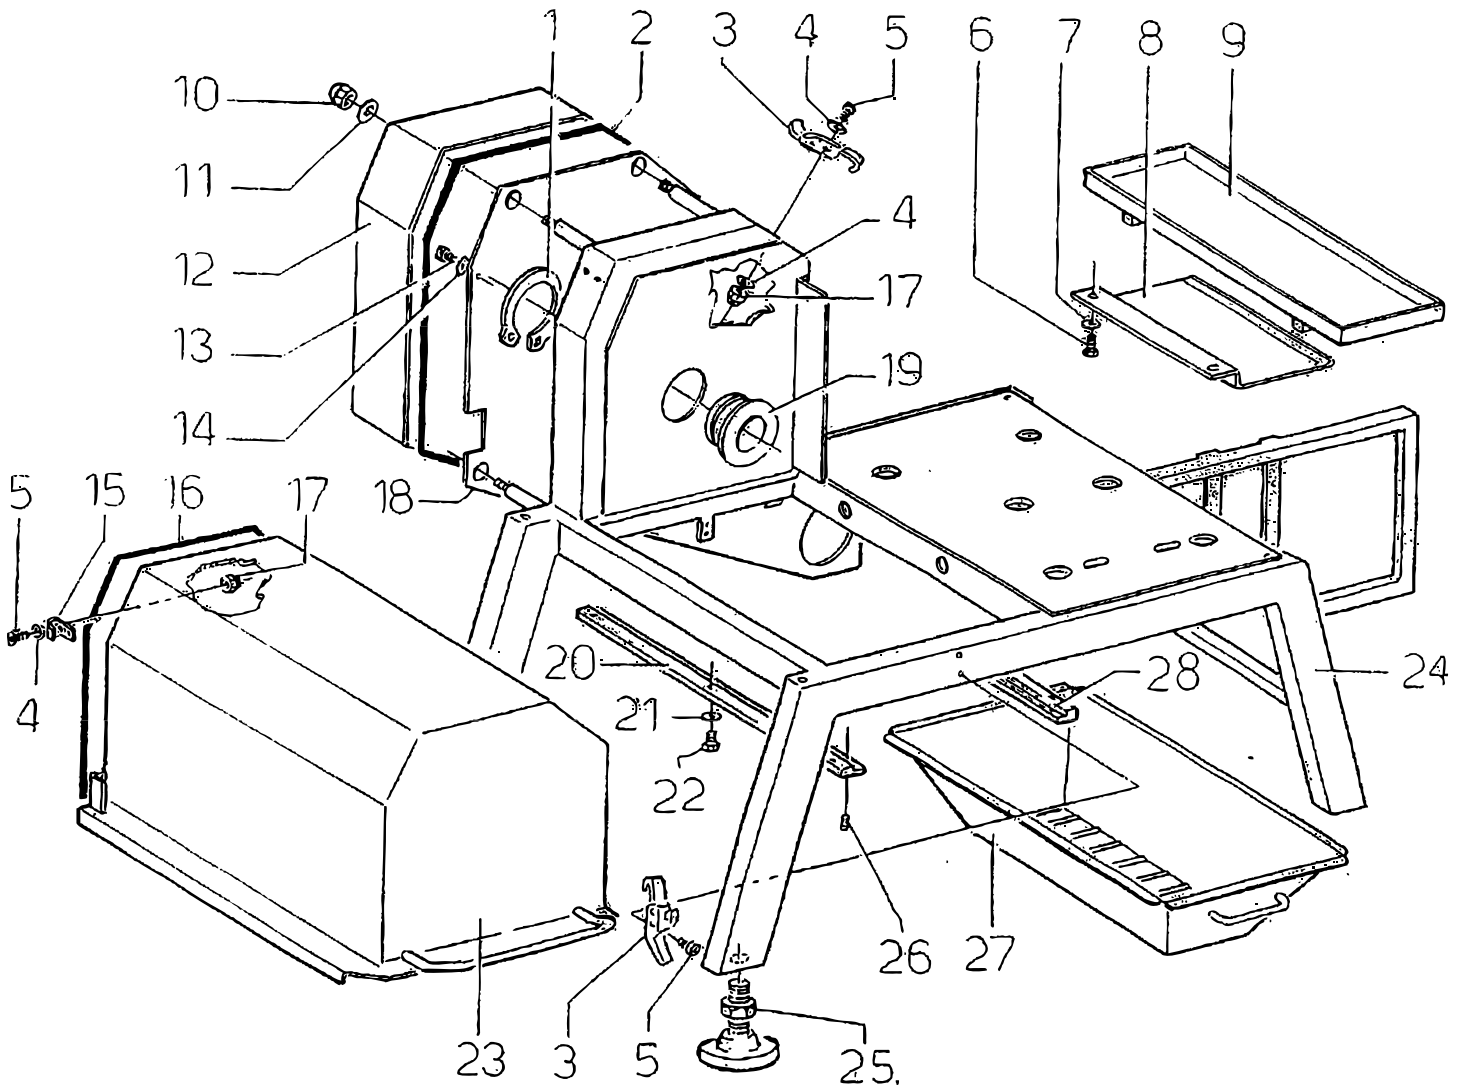

Parts Breakdown

Model GR-IT-0300-H 45404

Base Unit

Parts Breakdown

Model GR-IT-0300-H 45404

Drum and Drum Driving Unit

Parts Breakdown

Model GR-IT-0300-H 45404

Loading Hopper Unit

Parts Breakdown

Model GR-IT-0300-H 45404

Base Unit

Item No.	Description	Position	Item No.	Description	Position	Item No.	Description	Position
AJ817	Retaining Ring for Shaft D.90 for 45404	1	AJ706	Blind Nut M10 for 45404	10	AJ827	Wall Ring for 45404	19
AJ818	Gasket for 45404	2	AJ822	Flat Washer D.10 for 45404	11	AJ828	Rail for 45404	20, 28
AJ819	Protex Fastener for 45404	3	AJ823	Cover for 45404	12	AJ829	Elastic Washer A 8.4 for 45404	21
AJ715	Flat Washer D.4.3 for 45404	4	AJ709	Cheese-Headed Socket Head Screw M5x16 for 45404	13	AJ721	Hex. Head Screw M8x20 for 45404	22
AJ716	Cross Head Screw M4x10 for 45404	5	AJ824	Flat Washer D.5 for 45404	14	AJ830	Casing for 45404	23
AJ732	Hex. Head Screw M6x10 for 45404	6	AJ713	Protex Stop for 45404	15	AJ831	Base Unit for 45404	24
AJ722	Elastic Washer A 6.4 for 45404	7	AJ825	Gasket for 45404	16	AJ832	Anti-Slip Articulated Foot for 45404	25
AJ820	Tank Support for 45404	8	AJ736	Self-Locking Nut M4 for 45404	17	AJ833	Hex. Sock. Headless Screw M8x16 for 45404	26
AJ821	Collecting Tank for 45404	9	AJ826	Cover for 45404	18	AJ834	Discharging Hopper for 45404	27