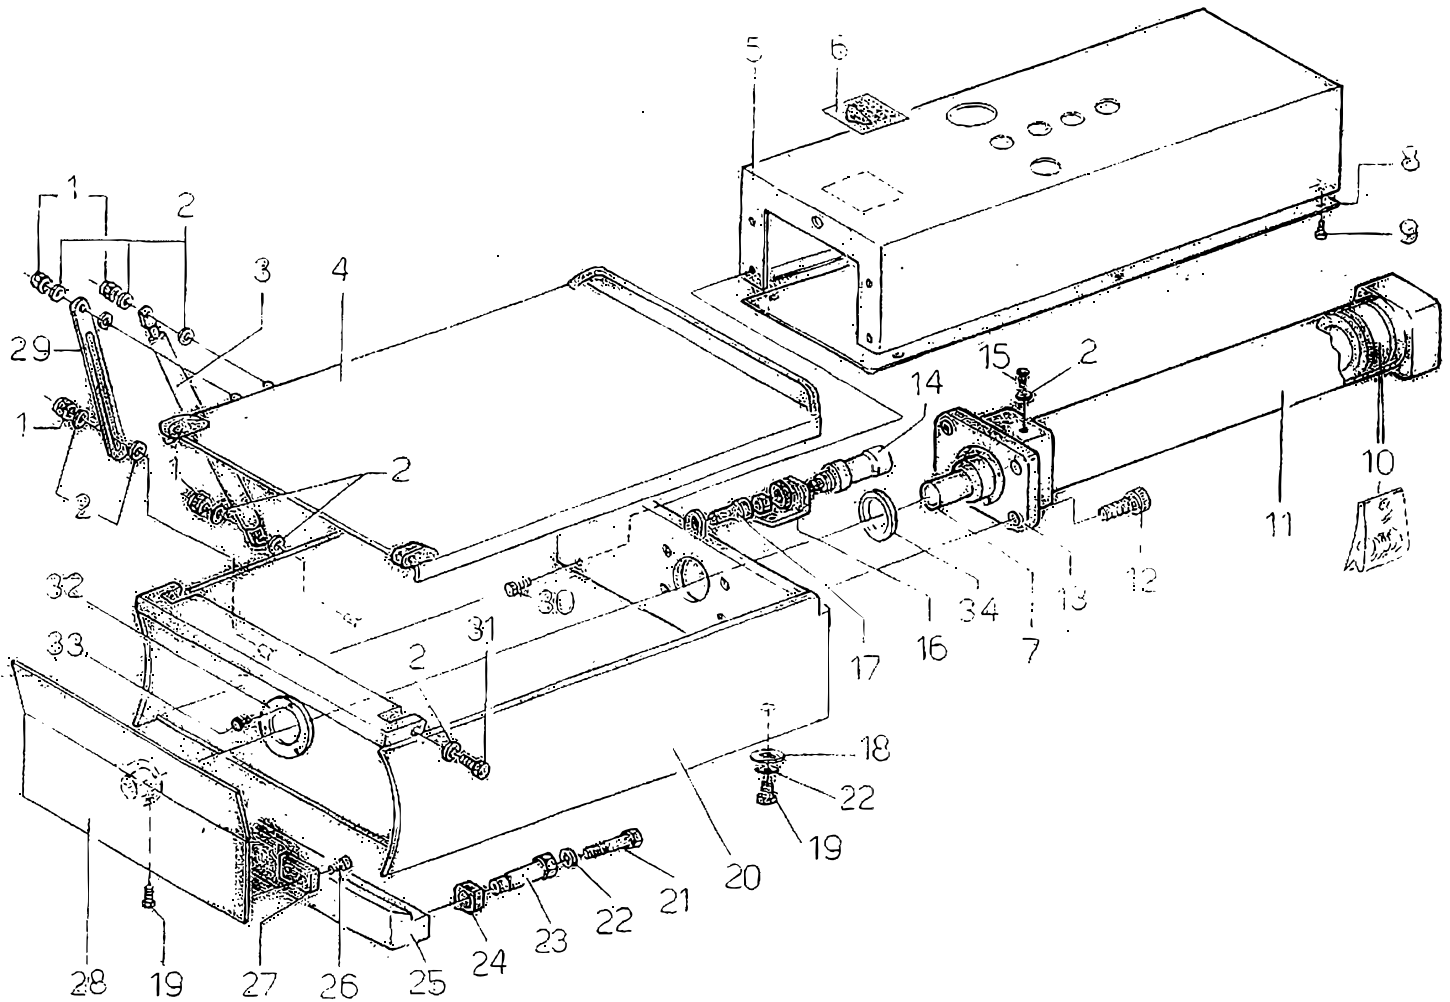

Parts Breakdown

Model GR-IT-0300-H 45404

Base Unit

Parts Breakdown

Model GR-IT-0300-H 45404

Drum and Drum Driving Unit

Parts Breakdown

Model GR-IT-0300-H 45404

Loading Hopper Unit

Parts Breakdown

Model GR-IT-0300-H 45404

Base Unit

Item No.	Description	Position	Item No.	Description	Position	Item No.	Description	Position
AJ817	Retaining Ring for Shaft D.90 for 45404	1	AJ706	Blind Nut M10 for 45404	10	AJ827	Wall Ring for 45404	19
AJ818	Gasket for 45404	2	AJ822	Flat Washer D.10 for 45404	11	AJ828	Rail for 45404	20, 28
AJ819	Protex Fastener for 45404	3	AJ823	Cover for 45404	12	AJ829	Elastic Washer A 8.4 for 45404	21
AJ715	Flat Washer D.4.3 for 45404	4	AJ709	Cheese-Headed Socket Head Screw M5x16 for 45404	13	AJ721	Hex. Head Screw M8x20 for 45404	22
AJ716	Cross Head Screw M4x10 for 45404	5	AJ824	Flat Washer D.5 for 45404	14	AJ830	Casing for 45404	23
AJ732	Hex. Head Screw M6x10 for 45404	6	AJ713	Protex Stop for 45404	15	AJ831	Base Unit for 45404	24
AJ722	Elastic Washer A 6.4 for 45404	7	AJ825	Gasket for 45404	16	AJ832	Anti-Slip Articulated Foot for 45404	25
AJ820	Tank Support for 45404	8	AJ736	Self-Locking Nut M4 for 45404	17	AJ833	Hex. Sock. Headless Screw M8x16 for 45404	26
AJ821	Collecting Tank for 45404	9	AJ826	Cover for 45404	18	AJ834	Discharging Hopper for 45404	27