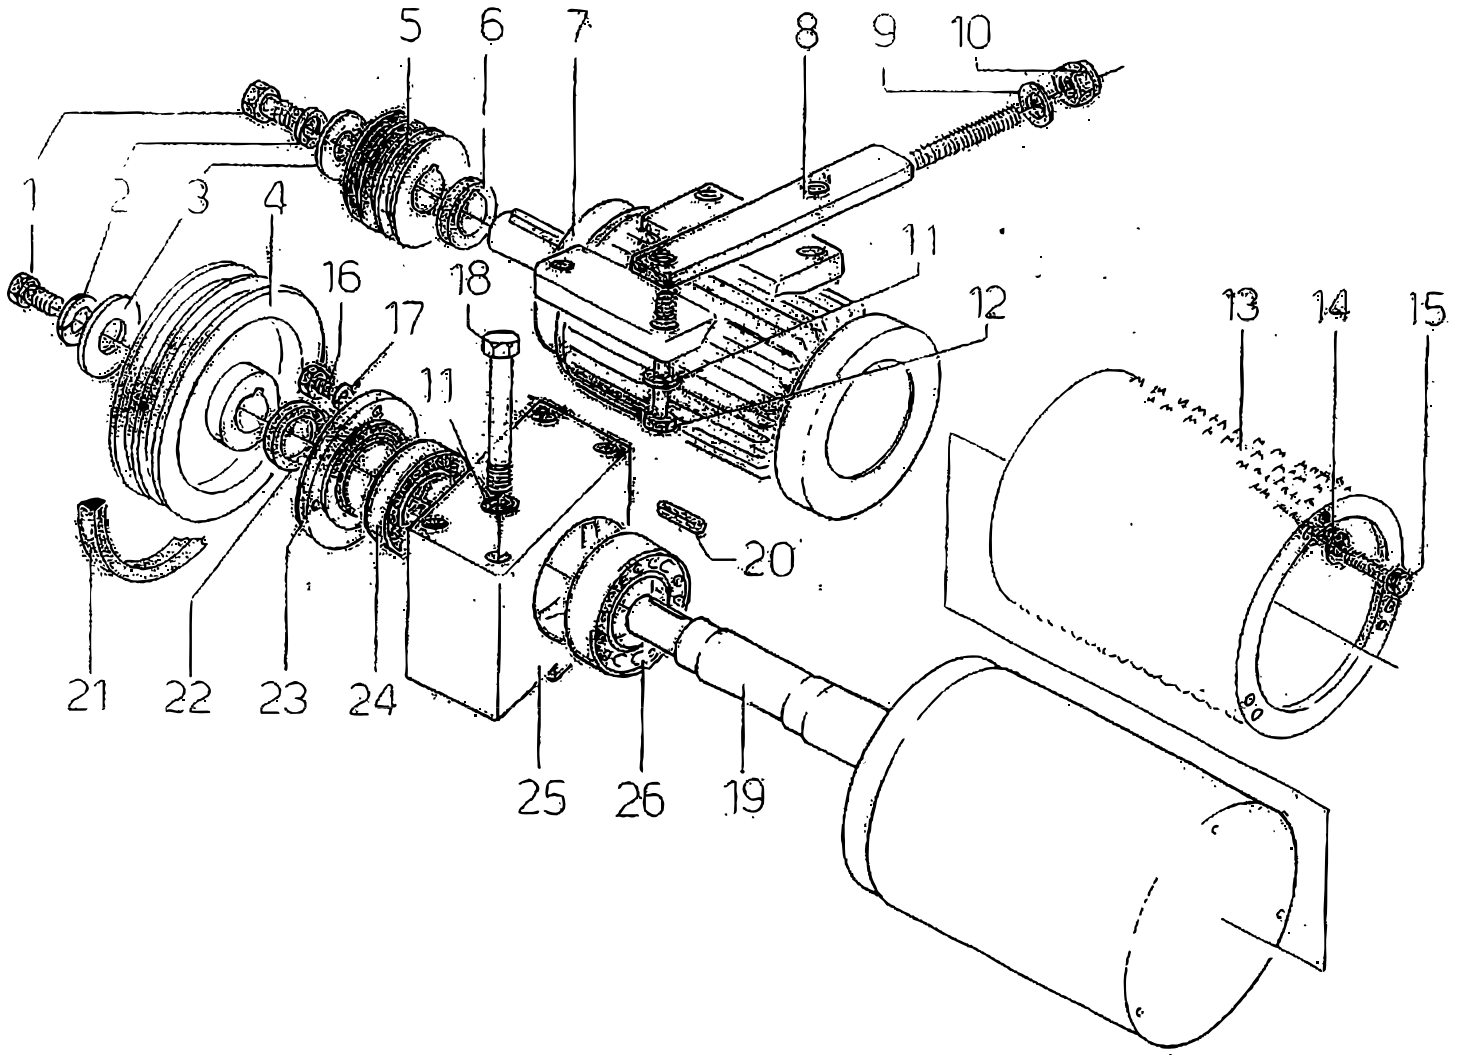

Parts Breakdown

Model GR-IT-0300-H 45404

Base Unit

Parts Breakdown

Model GR-IT-0300-H 45404

Drum and Drum Driving Unit

Parts Breakdown

Model GR-IT-0300-H 45404

Loading Hopper Unit

Parts Breakdown

Model GR-IT-0300-H 45404

Base Unit

Item No.	Description	Position	Item No.	Description	Position	Item No.	Description	Position
AJ817	Retaining Ring for Shaft D.90 for 45404	1	AJ706	Blind Nut M10 for 45404	10	AJ827	Wall Ring for 45404	19
AJ818	Gasket for 45404	2	AJ822	Flat Washer D.10 for 45404	11	AJ828	Rail for 45404	20, 28
AJ819	Protex Fastener for 45404	3	AJ823	Cover for 45404	12	AJ829	Elastic Washer A 8.4 for 45404	21
AJ715	Flat Washer D.4.3 for 45404	4	AJ709	Cheese-Headed Socket Head Screw M5x16 for 45404	13	AJ721	Hex. Head Screw M8x20 for 45404	22
AJ716	Cross Head Screw M4x10 for 45404	5	AJ824	Flat Washer D.5 for 45404	14	AJ830	Casing for 45404	23
AJ732	Hex. Head Screw M6x10 for 45404	6	AJ713	Protex Stop for 45404	15	AJ831	Base Unit for 45404	24
AJ722	Elastic Washer A 6.4 for 45404	7	AJ825	Gasket for 45404	16	AJ832	Anti-Slip Articulated Foot for 45404	25
AJ820	Tank Support for 45404	8	AJ736	Self-Locking Nut M4 for 45404	17	AJ833	Hex. Sock. Headless Screw M8x16 for 45404	26
AJ821	Collecting Tank for 45404	9	AJ826	Cover for 45404	18	AJ834	Discharging Hopper for 45404	27