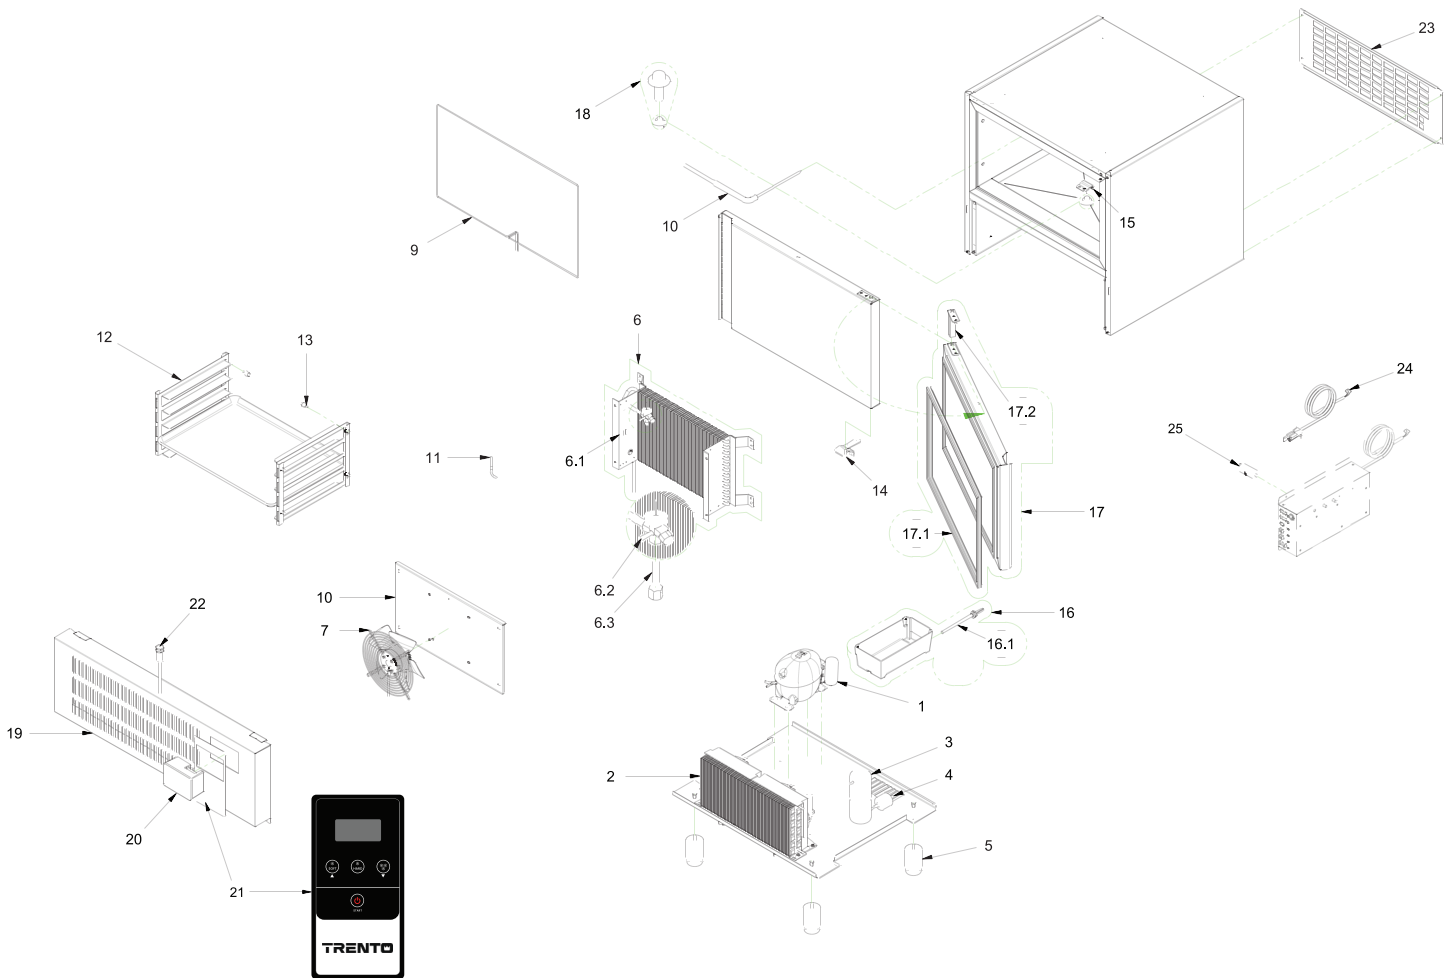

# PARTS BREAKDOWN

ITEM	MODEL
46672	BC-IT-0905-T

# PARTS BREAKDOWN

ITEM	MODEL
46672	BC-IT-0905-T

Item No.	Description	Position	Item No.	Description	Position	Item No.	Description	Position
64969	Compressor ASP NT2178GK - R404A for 46672	1	64960	Frame Heating Element AB05T 15W/M for 46672	9	42094	Door Pivot Hinge 28L S/F-13 for 46672	17.2
AD091	Condenser for 46672	2	42110	Core Probe PTC 1000 L=3000 Gray for 46672	10	AD100	Assembled Blast Chiller Cap for 46672	18
42105	Liquid Receiver 0.8 LT for 46672	3	42109	Chamber Probe PTC L=2500 Green for 46672	11	AD101	Dashboard for 46672	19
42103	Filter 50x6mm for 46672	4	AD096	Grid Stead (Trayholder AB-05 Americ) for 46672	12	AD085	Electronic Card EVJ815P9PX3 for 46672	20
AD092	Adjustable Foot for 46672	5	AD097	Pin for Grid Stead for 46672	13	AR076	Adhesive Mask Trento Silver Gloss for 46672	21
AD093	Evaporating Unit for 46672	6	42118	Right Inferior Hinge for 46672	14	AD087	Magnetic Microswitch for 46672	22
42100	Evaporator AB-05 for 46672	6.1	64961	Right Superior Hinge for 46672	15	AD102	Rear Cover for 46672	23
AD094	Thermostatic Valve for 46672	6.2	42120	Evaporation Water Tank 190W L=1500 for 46672	16	AD090	Power Supply Cable for 46672	24
64966	Flat Orifice TE2 N° 00 ODF - 068-2070 for 46672	6.3	AD098	PTC Resistance 190W for 46672	16.1	42113	Electric Condenser 2MF for 46672	25
42111	Zhiel Fan AB D=300 + 2Cond Ass. Fan D300 + Flat Grid for 46672	7	64963	Foamed Door AB ECO-E4-05 DX for 46672	17	AN817	Door Inversion Kit for 46672	
AD095	Conveyor for 46672	8	64959	Door Magnet Gasket AB-E4-05 for 46672	17.1			