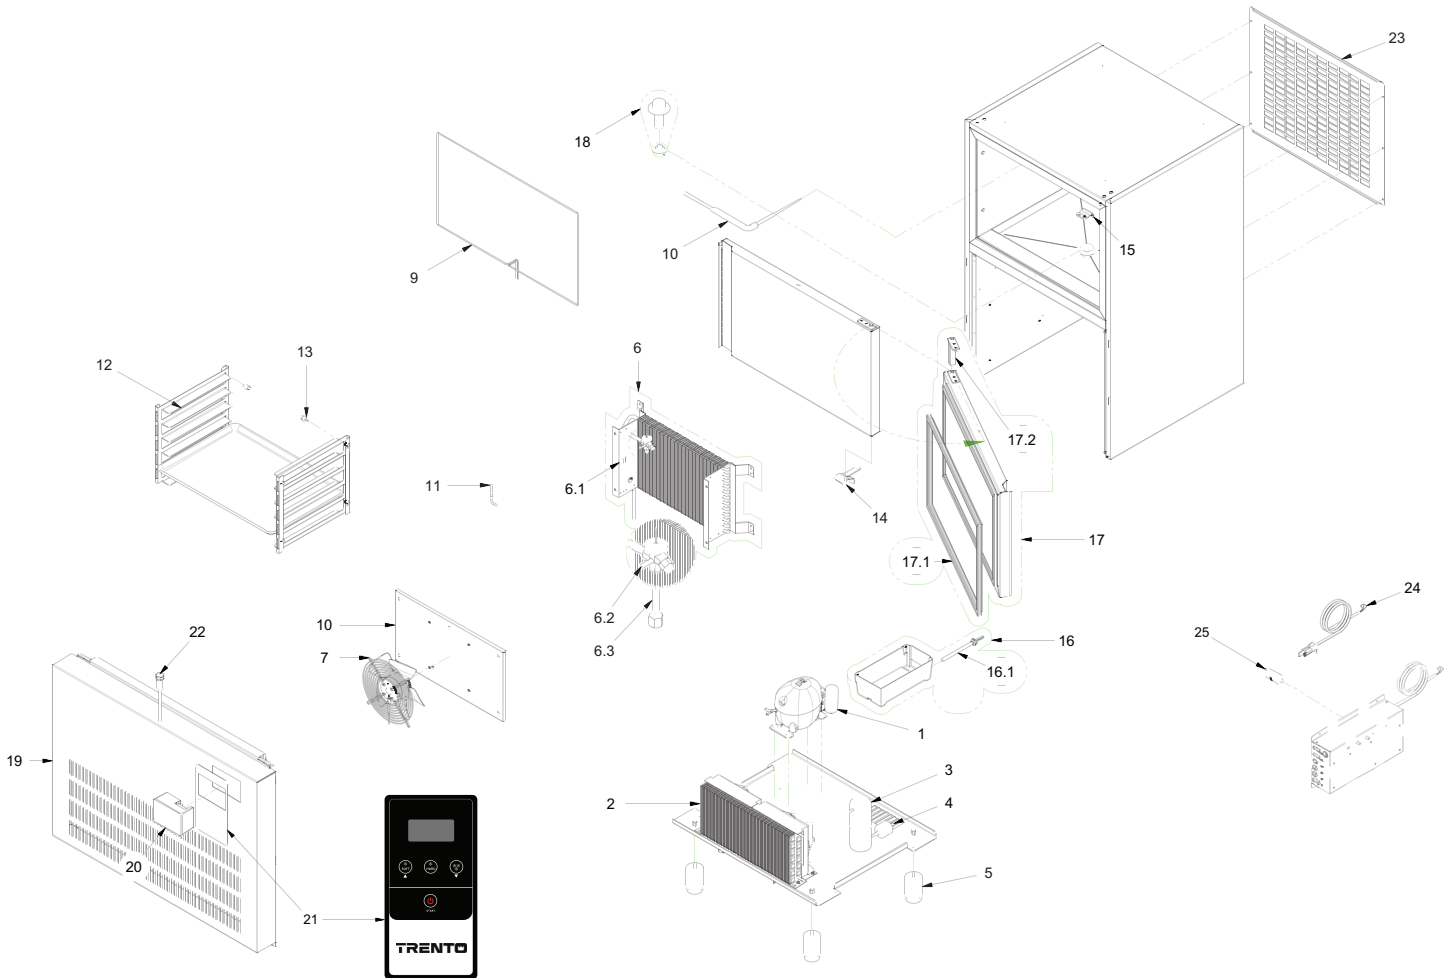

PARTS BREAKDOWN

ITEM	MODEL
46673	BC-IT-0906-T

PARTS BREAKDOWN

ITEM	MODEL
46673	BC-IT-0906-T

Item No.	Description	Position	Item No.	Description	Position	Item No.	Description	Position
42098	Compressor ASP NJ2192GK R404A for 46673	1	42114	Frame Heating Element AB06T 15W/M for 46673	9	42094	Door Pivot Hinge 28L S/F-13 for 46673	17.2
AD103	Condenser for 46673	2	42110	Core Probe PTC 1000 L=3000 Gray for 46673	10	AD100	Assembled Blast Chiller Cap for 46673	18
AD104	Liquid Receiver for 46673	3	42109	Chamber Probe PTC L=2500 Green for 46673	11	AD107	Dashboard for 46673	19
42103	Filter 50x6mm for 46673	4	AC933	Tray Holder AB-06 Americ for 46673	12	AD085	Electronic Card EVJ815P9PX3 for 46673	20
AD092	Adjustable Foot for 46673	5	AD097	Pin for Grid Stead for 46673	13	AR076	Adhesive Mask Trento Silver Gloss for 46673	21
AD105	Evaporating Unit for 46673	6	42118	Right Inferior Hinge for 46673	14	AD087	Magnetic Microswitch for 46673	22
42100	Evaporator AB-05 for 46673	6.1	42116	Right Superior Hinge for 46673	15	AD108	Rear Cover for 46673	23
AD094	Thermostatic Valve for 46673	6.2	42120	Evaporation Water Tank 190W L=1500 for 46673	16	AD090	Power Supply Cable for 46673	24
42102	Conic Orifice 01 for 46673	6.3	AD098	PTC Resistance 190W for 46673	16.1	42113	Electric Condenser 2MF for 46673	25
42111	Zhiel Fan AB D=300 + 2Cond Ass. Fan D300 + Flat Grid for 46673	7	42119	Foamed Door AB ECO-E4-06 DX for 46673	17	AN817	Door Inversion Kit for 46673	
AD095	Conveyor for 46673	8	42096	Door Magnet Gasket AB-E4-06 for 46673	17.1			