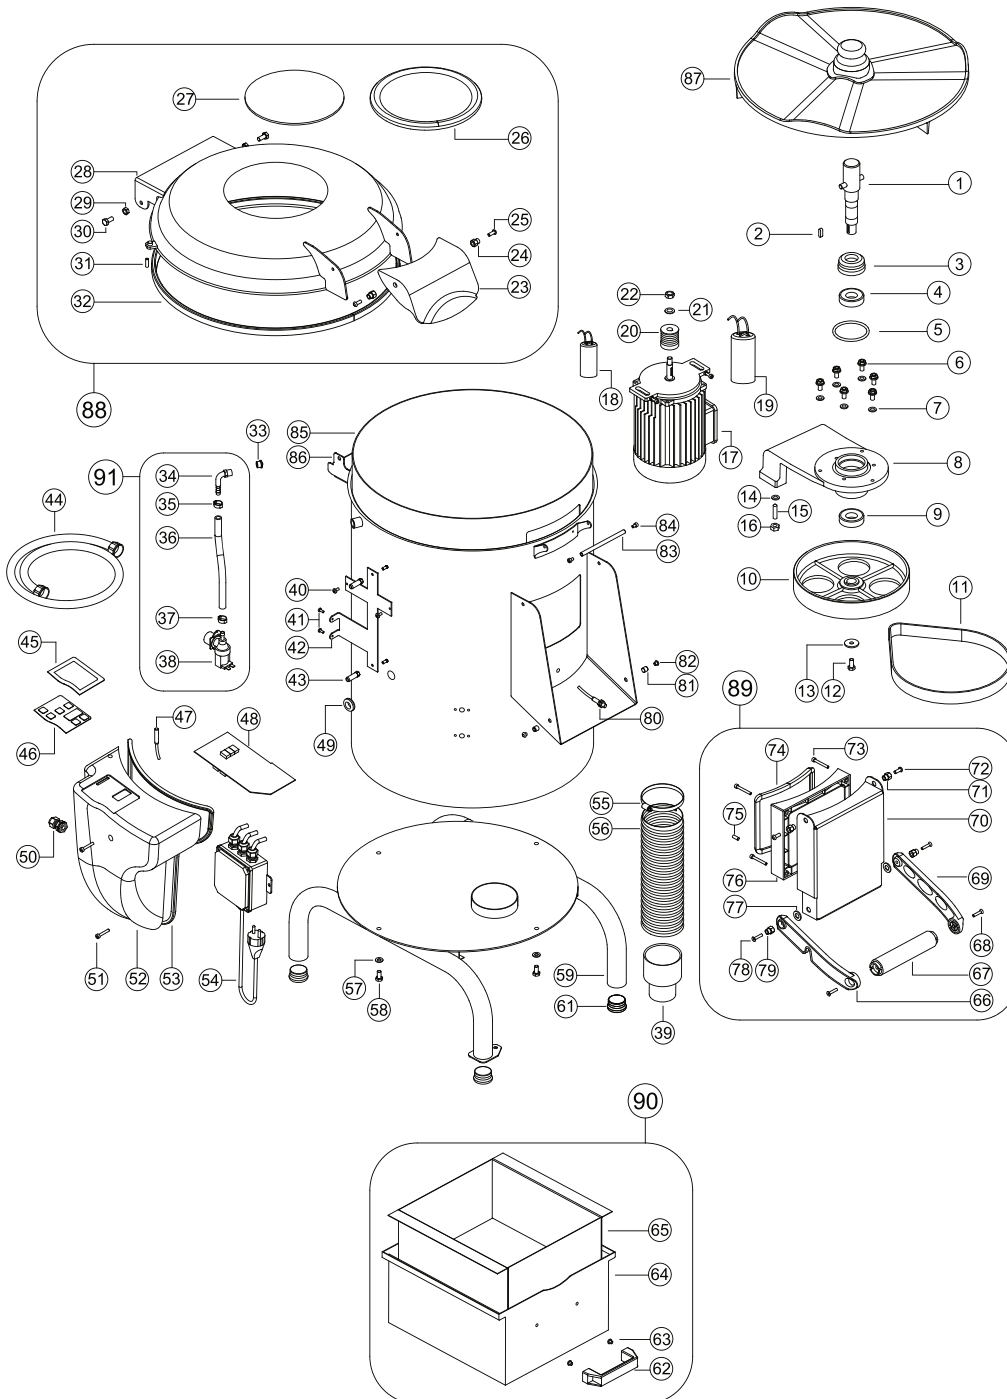

PARTS BREAKDOWN

ITEM	MODEL
47055	PP-IT-0030

PARTS BREAKDOWN

ITEM	MODEL
47055	PP-IT-0030

Item No.	Description	Position	Item No.	Description	Position	Item No.	Description	Position
AH497	Rotation Pin for 47055	1	AH504	30 uF Capacitor (x V.230) for 47055	18	64630	Strap 13/15 for 47055	35
AH498	Key 6x6x20 for 47055	2	AH505	Disjuncer for 47055	19	64631	Water Tube 8x22 for 47055	36
AH499	Mechanical Seal D.28 for 47055	3	AH506	Drive Pulley D.38 for 47055	20	64632	Strap 15/18 for 47055	37
15434	Bearing 6205 2RS for 47055	4	64617	Washer 10x20x2 for 47055	21	64633	Solenoid Valve for 47055	38
64603	Ring OR 6225 for 47055	5	64618	Nut M10 for 47055	22	64634	80/50 Discharge Reduction for 47055	39
64604	M8x16 Flanged Screw (6 pcs.) for 47055	6	64619	Upper Cover Handle for 47055	23	AH511	Screw M4x10 Cross Head (2 pcs.) for 47055	40
64605	Flange Seal Gasket (6 pcs.) for 47055	7	64620	Special Stainless Nut M6 (2 pcs.) for 47055	24	70206	Tapping Screw 4.6x10 (2 pcs.) for 47055	41
AH500	Aluminum Motor Flange for 47055	8	64621	Stainless Steel Screw M6x14 (2 pcs.) for 47055	25	64673	Electrical Panel Bracket for 47055	42
15434	Bearing 6205 2RS for 47055	9	AH507	Gasket x Porthole for 47055	26	AH512	Electric Board Bush (2 pcs.) for 47055	43
AH501	Aluminum Driven Pulley for 47055	10	AH508	Porthole in PLX for 47055	27	64635	Water Load Tube for 47055	44
AH502	Belt for 47055	11	AH509	Stainless Steel Cover with Hole without PLX for 47055	28	64636	Keyboard Cover for 47055	45
15440	Screw 8x25 for 47055	12	70208	Self-Locking Nut M8 (4 pcs.) for 47055	29	64637	Digital Keypad for 47055	46
15364	Washer 8x32x2 for 47055	13	64604	M8x16 Flanged Screw (6 pcs.) for 47055	30	64638	Micro Magnetic Cover for 47055	47
70181	Washer 8x16x1.5 (4 pcs.) for 47055	14	64661	Magnet 6x15 Door for 47055	31	64639	Electronic Control Board for 47055	48
64609	Stainless Grain M8x35 (2 pcs.) for 47055	15	AH510	Cover Gasket for 47055	32	64640	Rubber Handle 20mm for 47055	49
64611	Nut M8 (2 pcs.) for 47055	16	64628	Nozzle of Water for 47055	33	64641	Cable Gland PG13.5 for 47055	50
AH503	Complete Motor V.230 / 50Hz for 47055	17	64629	Resca for Water Jet Nozzle for 47055	34	15372	Screw 5x25 (N*4PZ) for 47055	51