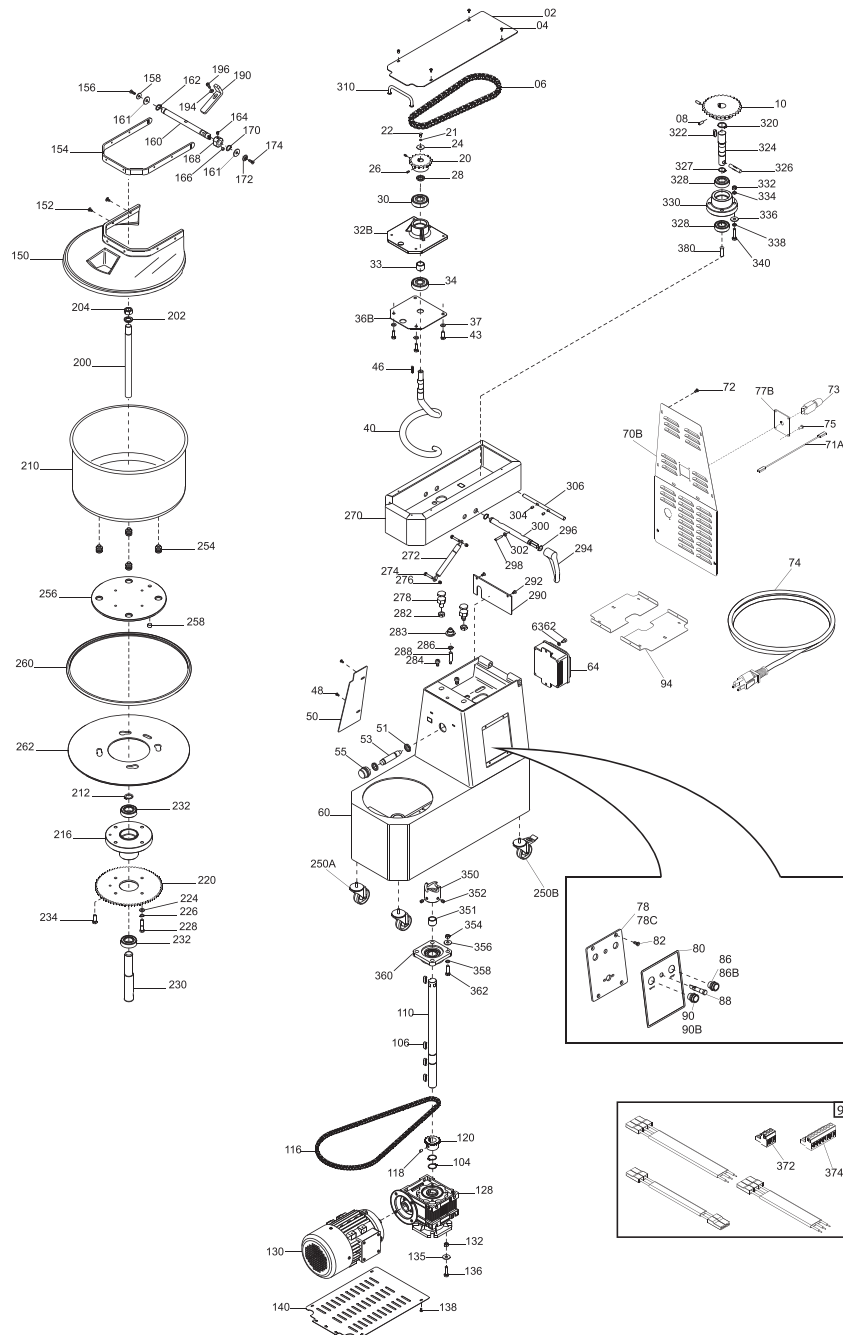

PARTS BREAKDOWN

ITEM	MODEL
47287	MX-IT-0020-RT