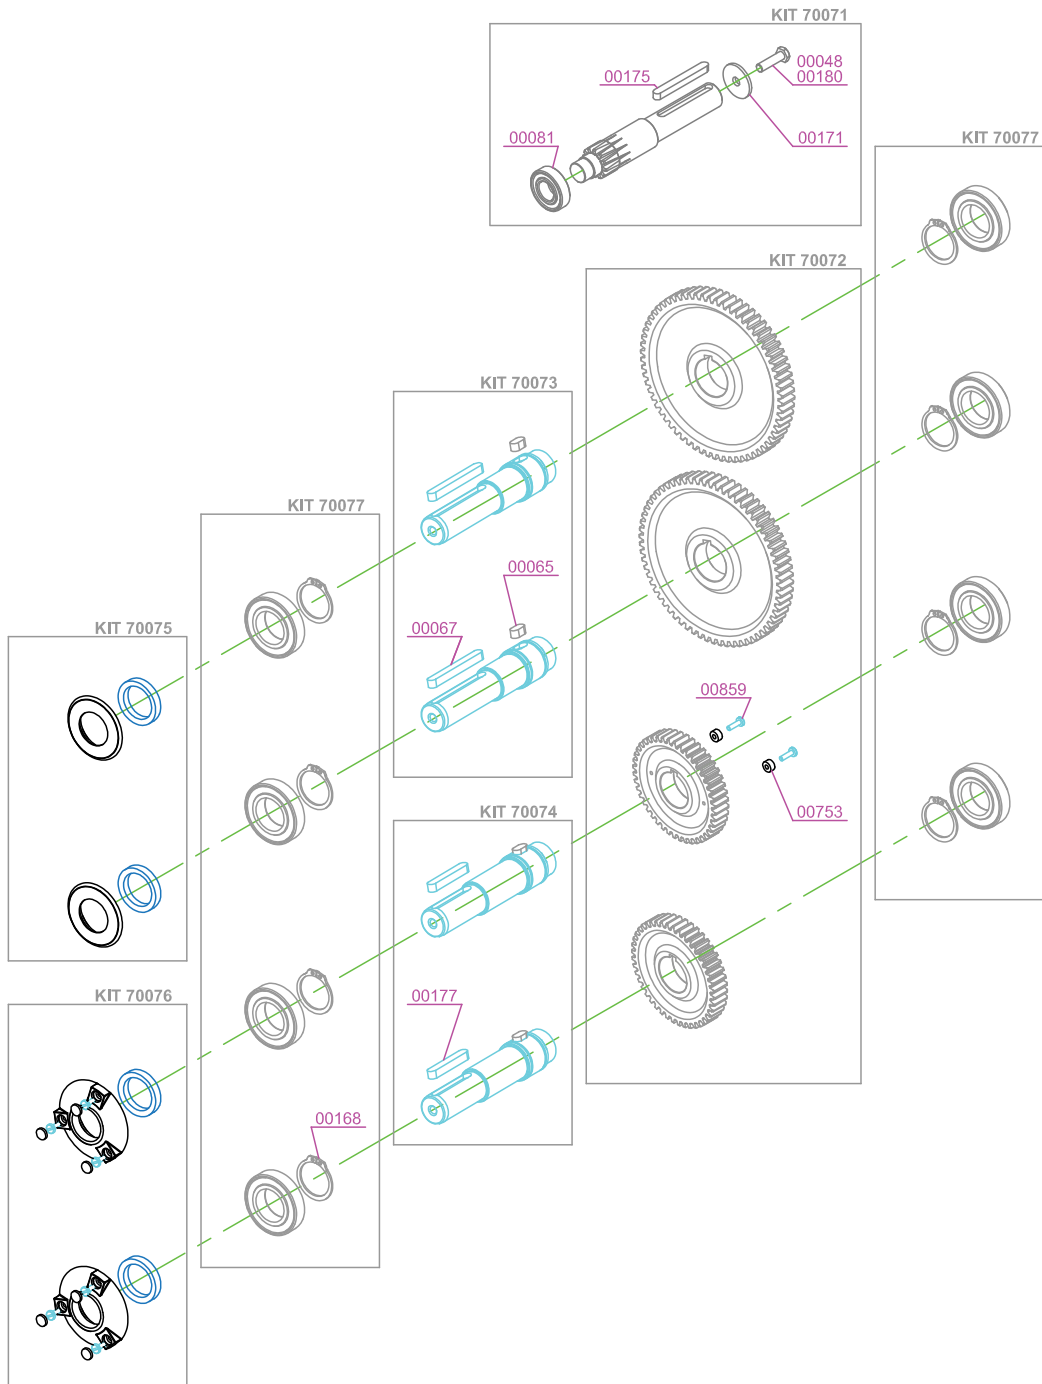

# PARTS BREAKDOWN

ITEM	MODEL
47990	JE-ES-0045N-B

## STAINLESS STEEL SELF TAP OPTION