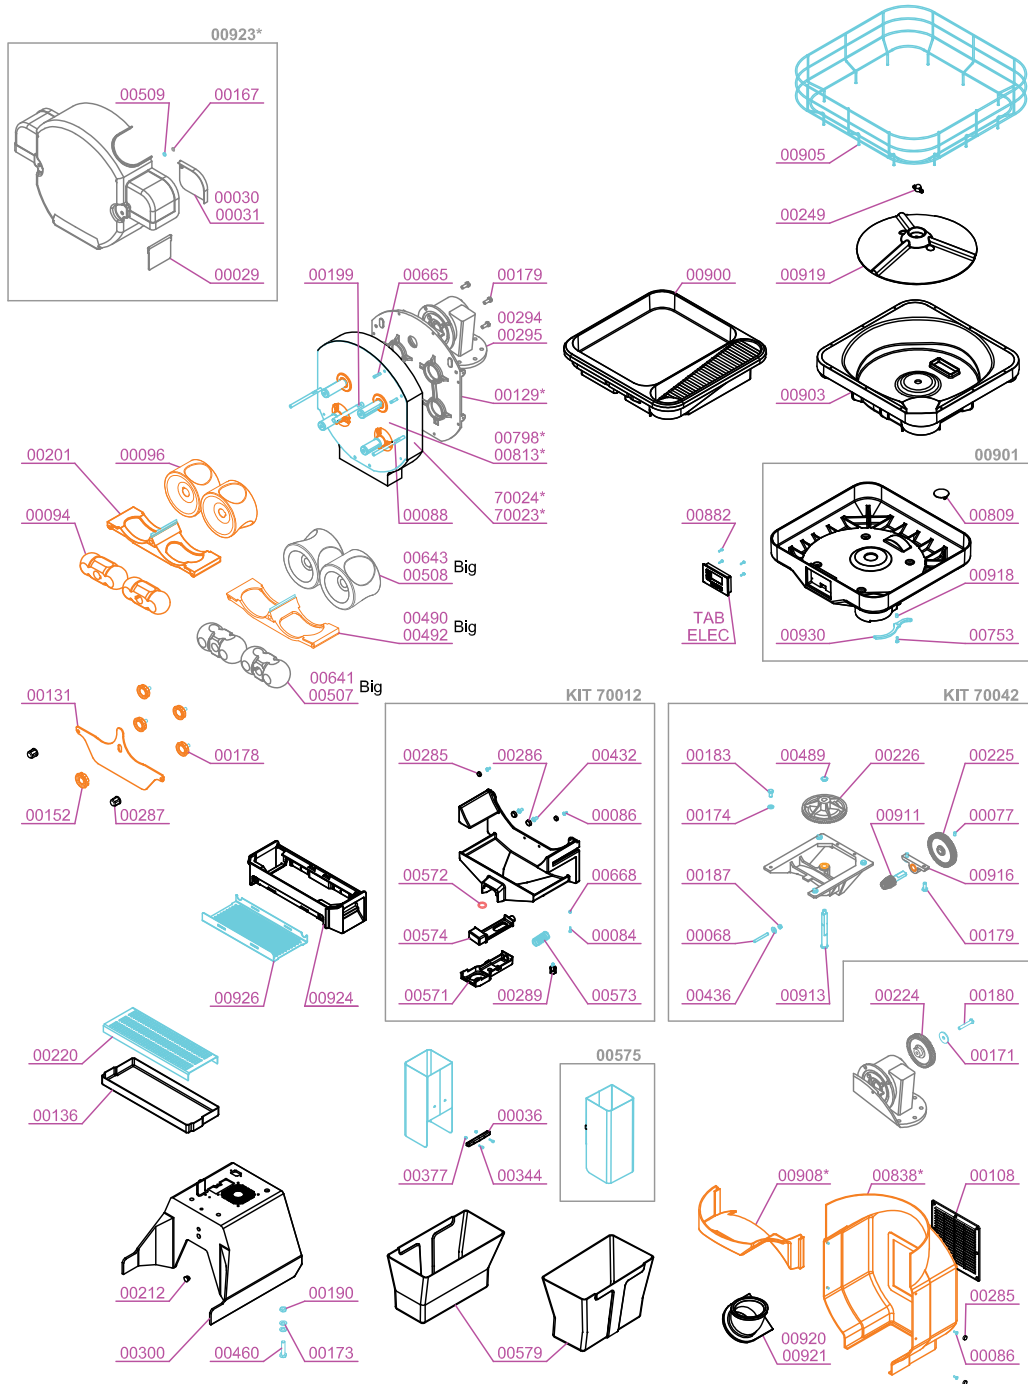

# PARTS BREAKDOWN

ITEM	MODEL
47990	JE-ES-0045N-B