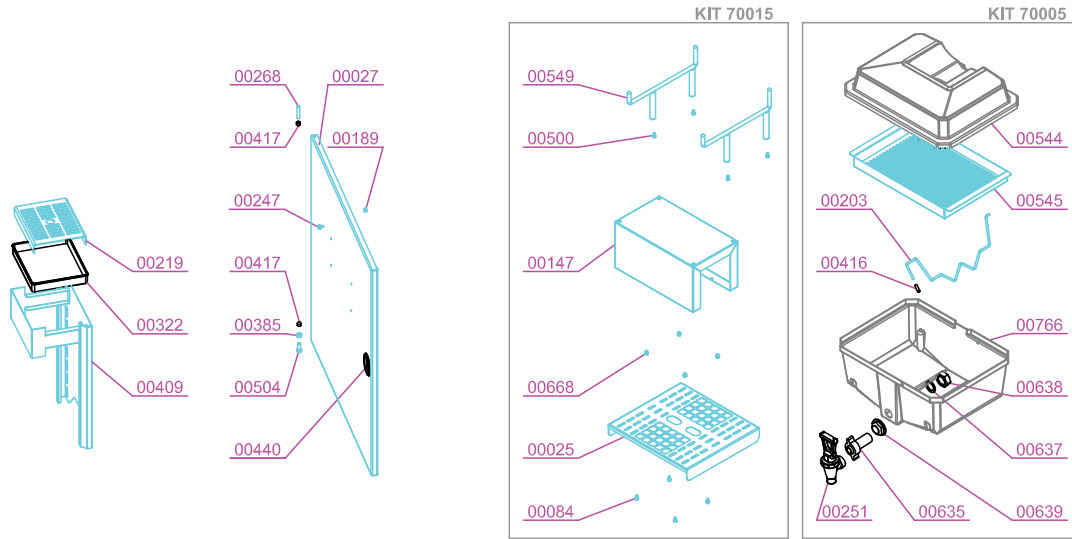

PARTS BREAKDOWN

ITEM	MODEL
47990	JE-ES-0045N-B

DISPENSER STAND OPTION