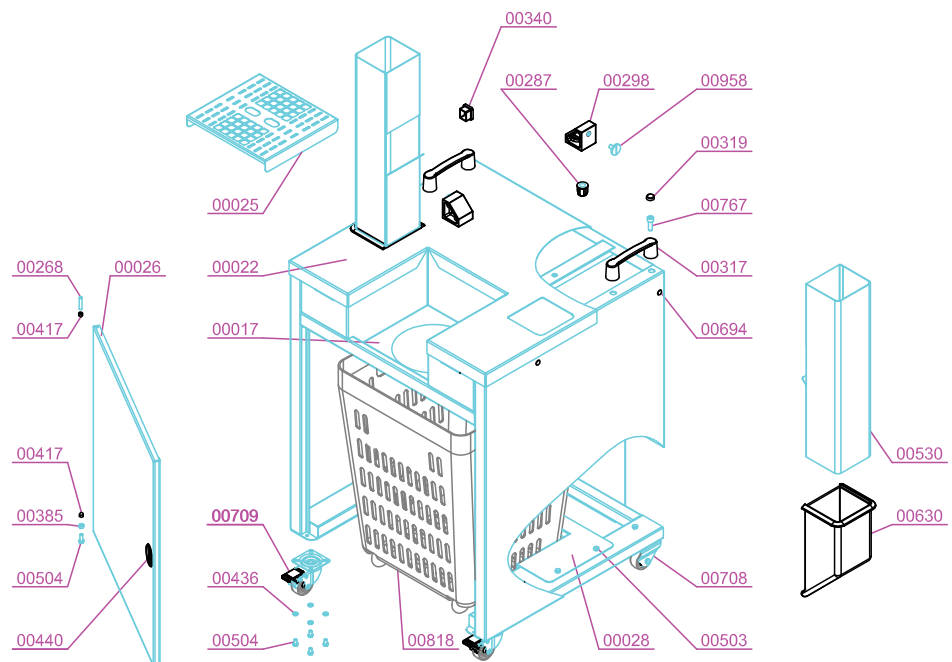

SELF SERVICE STAND OPTION