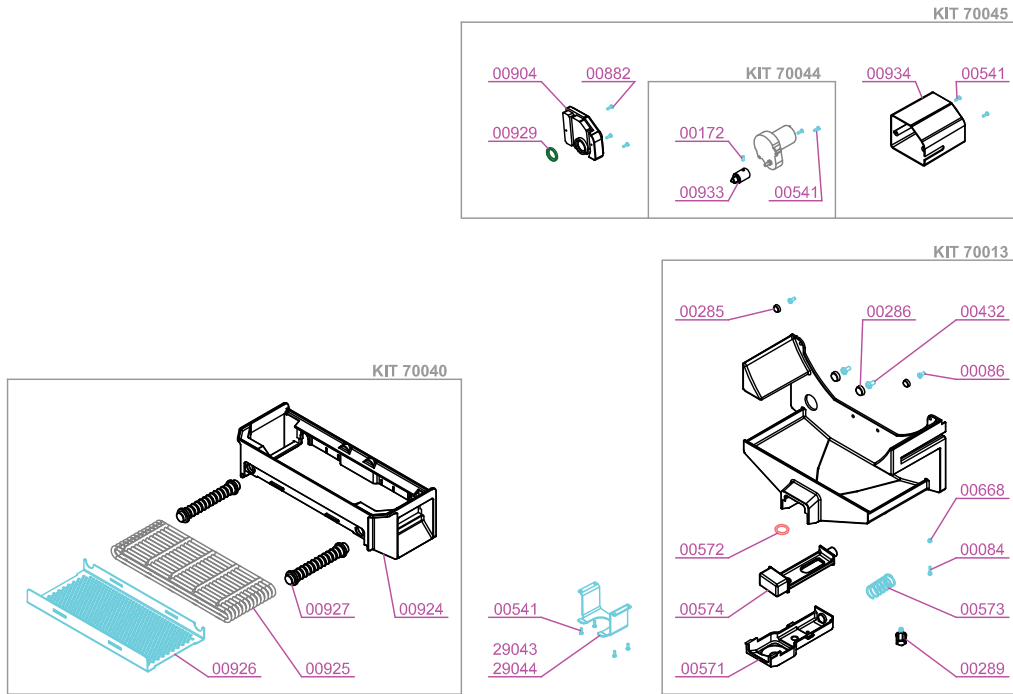

PARTS BREAKDOWN

ITEM	MODEL
47990	JE-ES-0045N-B

STAINLESS STEEL SELF TAP OPTION