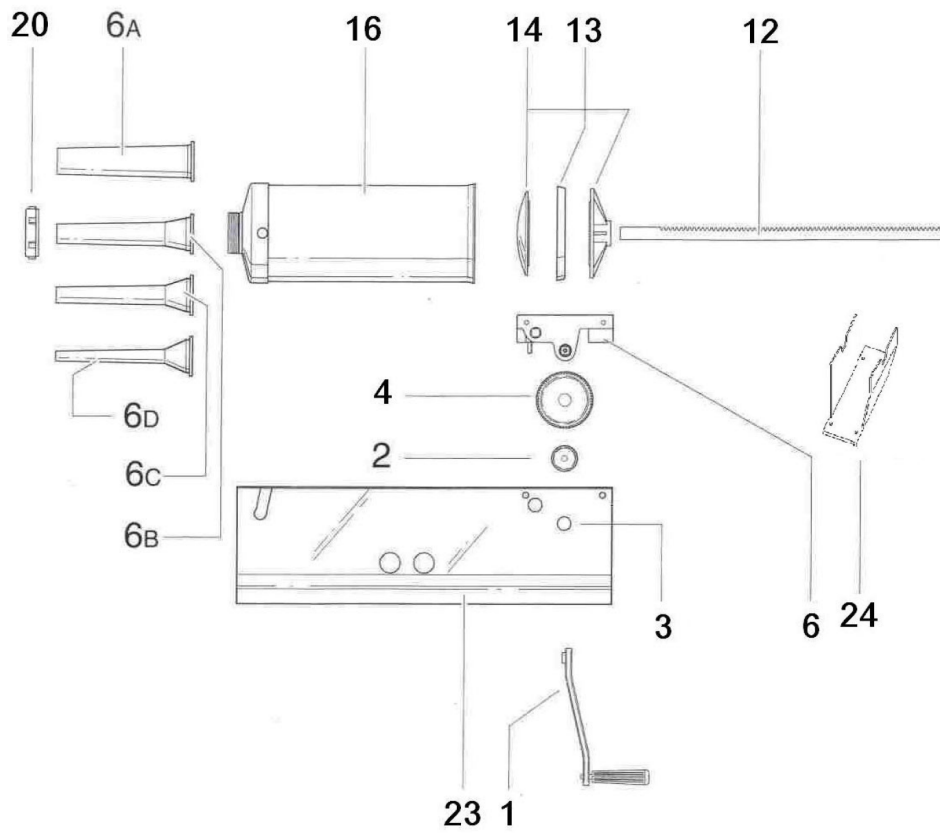

# PARTS BREAKDOWN

**ITEM**

48170

# PARTS BREAKDOWN

**ITEM**  
**48170**

Item No.	Description	Position	Item No.	Description	Position	Item No.	Description	Position
AQ128	Crank for 48170	1	AQ152	Lock Tube for 48170	7	AF682	Aluminum Nut for 48170	20
AQ149	Forward Motion Pin (Slow) for 48170	2	AQ137	10kg Rack for 48170	12	AQ172	15kg Open Casing for 48170	23
AQ130	Backward Motion Pin (Fast) for 48170	3	AQ153	Plunger Seal for 48170	13	AQ173	15kg Closed Casing for 48170	23
AQ150	Large Gear for 48170	4	AQ154	Complete Plunger for 48170	13 - 15	AQ174	15kg Feet for 48170	23
AQ132	Couple Clamps for 48170	5	AQ170	Plunger Cover for 48170	14	AQ175	Stainless Steel Gear Protection Carter for 48170	24
AQ151	Complete Flange for 48170	6	AQ104	Inox Screw 8x40 for 48170	15			
AQ095	Set of Filling Tubes for 48170	6a, 6b, 6c, 6d	AQ171	15kg Stainless Steel Tube for 48170	16			