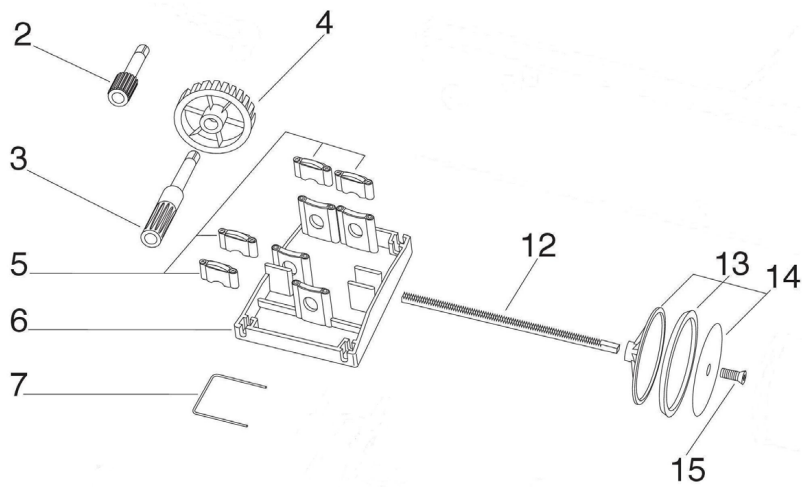

# PARTS BREAKDOWN

**ITEM**

48170

# PARTS BREAKDOWN

**ITEM**  
**48170**

Item No.	Description	Position	Item No.	Description	Position	Item No.	Description	Position
AQ128	Crank for 48170	1	AQ152	Lock Tube for 48170	7	AF682	Aluminum Nut for 48170	20
AQ149	Forward Motion Pin (Slow) for 48170	2	AQ137	10kg Rack for 48170	12	AQ172	15kg Open Casing for 48170	23
AQ130	Backward Motion Pin (Fast) for 48170	3	AQ153	Plunger Seal for 48170	13	AQ173	15kg Closed Casing for 48170	23
AQ150	Large Gear for 48170	4	AQ154	Complete Plunger for 48170	13 - 15	AQ174	15kg Feet for 48170	23
AQ132	Couple Clamps for 48170	5	AQ170	Plunger Cover for 48170	14	AQ175	Stainless Steel Gear Protection Carter for 48170	24
AQ151	Complete Flange for 48170	6	AQ104	Inox Screw 8x40 for 48170	15			
AQ095	Set of Filling Tubes for 48170	6a, 6b, 6c, 6d	AQ171	15kg Stainless Steel Tube for 48170	16			