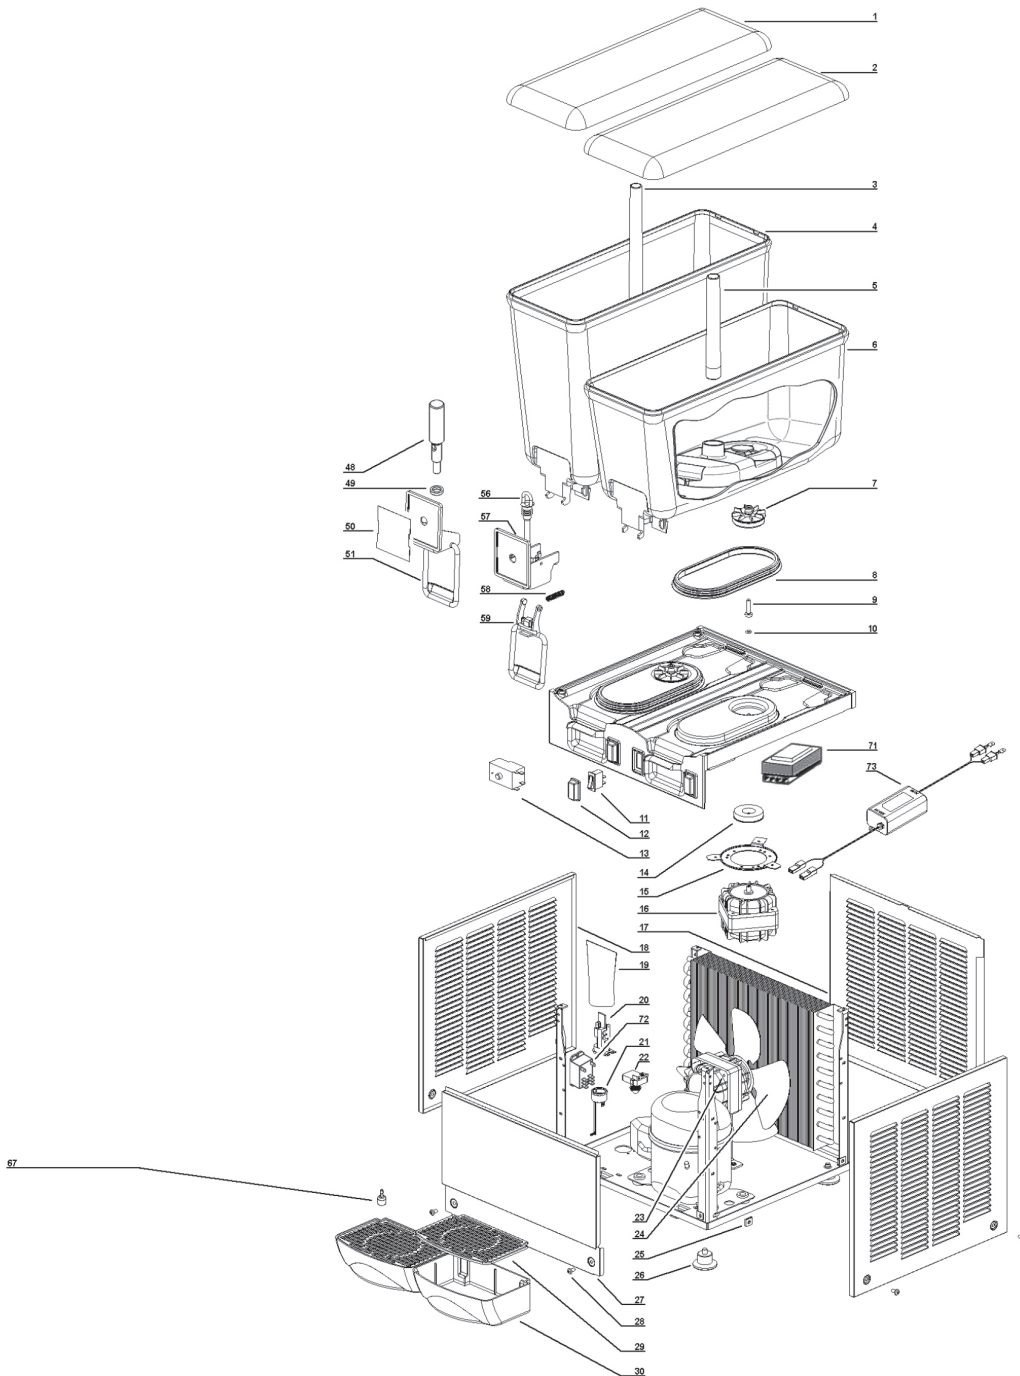

PARTS BREAKDOWN

ITEM	MODEL
49088	DI-IT-0020-2

PARTS BREAKDOWN

ITEM	MODEL
49088	DI-IT-0020-2

Item No.	Description	Position	Item No.	Description	Position	Item No.	Description	Position
AS765	20 L Bowl Cover for 49088	1	AS551	Motor for 49088	16	AS510	Drip Tray for 49088	30
AS766	Spray Tube for 20 L Bowl for 49088	3	AS774	Back Panel for 49088	17	AS522	Faucet Piston for 49088	48
AS767	20 L Bowl for Pump for 49088	4	AS483	Side Panel for 49088	18	AS523	Faucet Gasket for 49088	49
AS768	Impeller 60Hz for 49088	7	AS387	Terminal Block Cover for 49088	19	AS772	Picture for 49088	50
AS474	Bowl Gasket for 49088	8	AS385	Terminal Block with Cable Clamp for 49088	20	AS527	Push Handle for 49088	51
AS533	Central Pivot for 49088	9	AS775	Fan Motor for 20 L for 49088	23	AS525	Pinch Tube for 49088	56
AS534	Central Pivot OR for 49088	10	AS478	Fan Blade for 49088	24	AS528	Faucet Cover for 49088	57
AS538	Switch for 49088	11	AS386	Clip for 49088	25	AS530	Faucet Spring for 49088	58
AS540	Switch Cap for 49088	12	AS392	Rubber Leg for 49088	26	AS529	Push Handle for 49088	59
AS535	Thermostat for 49088	13	AS508	Dispensing Side Panel for 49088	27	AS393	Float Level for 49088	67
AS550	Motor Magnet for 49088	14	AS394	Stainless Steel Fixing Screw for Panel for 49088	28	AS490	Transformer for 49088	71
AS543	Motor Bracket for 49088	15	AS509	Drip Tray Cover for 49088	29	AS773	16W 12V Power Supply for 49088	73