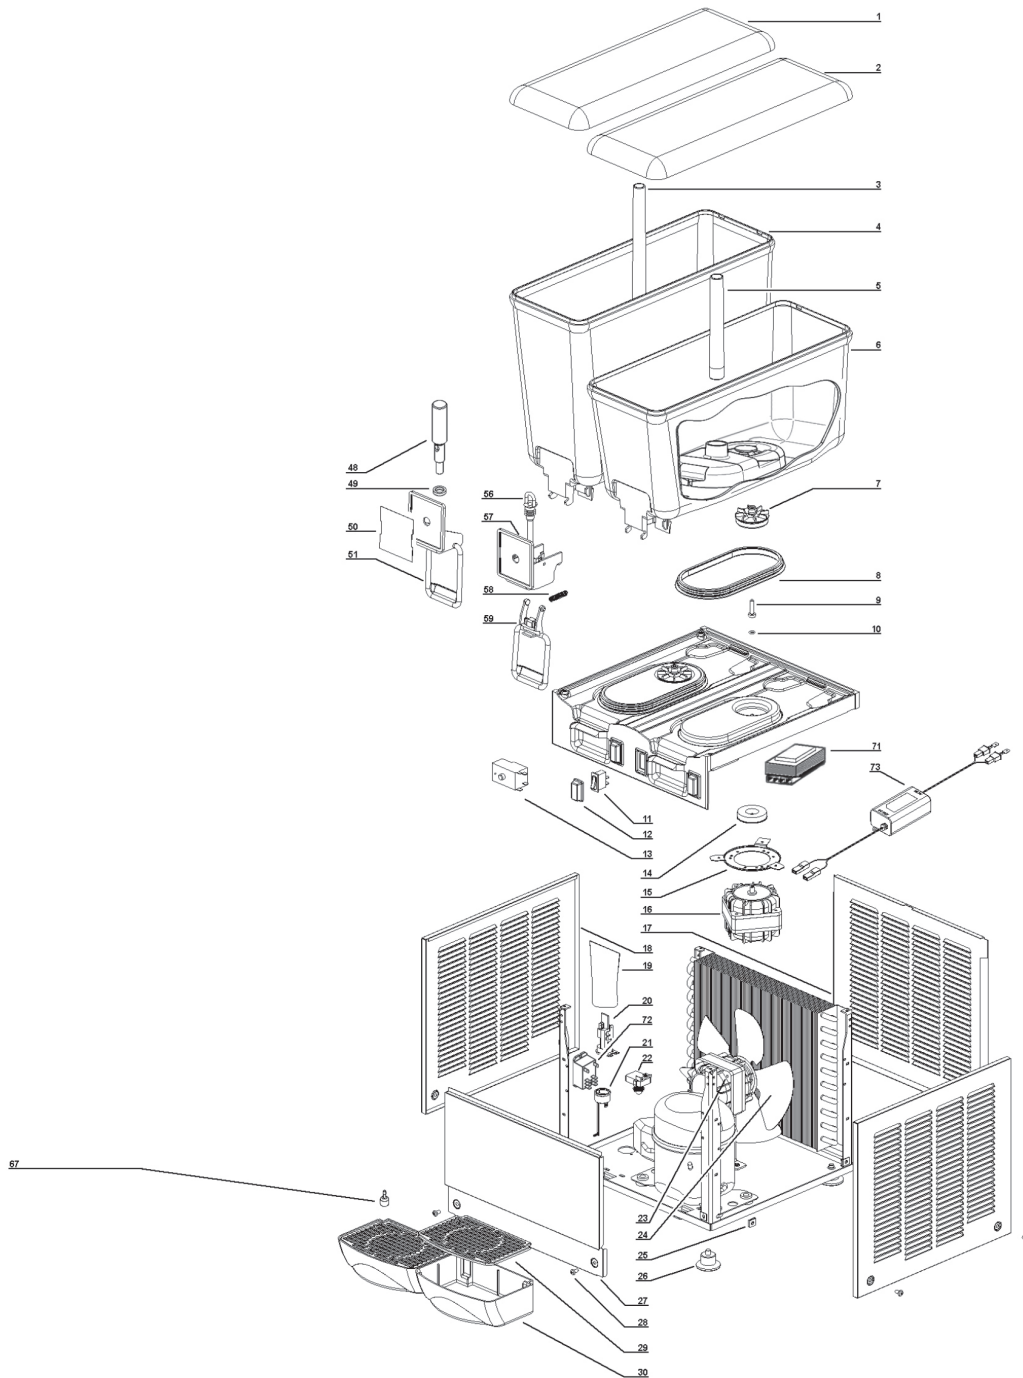

PARTS BREAKDOWN

ITEM	MODEL
49089	DI-IT-0020-3

PARTS BREAKDOWN

ITEM	MODEL
49089	DI-IT-0020-3

Item No.	Description	Position	Item No.	Description	Position	Item No.	Description	Position
AS765	20 L Bowl Cover for 49089	1	AS776	Back Panel for 49089	17	AS523	Faucet Gasket for 49089	49
AS766	Spray Tube for 20 L Bowl for 49089	3	AS483	Side Panel for 49089	18	AS772	Picture for 49089	50
AS767	20 L Bowl for Pump for 49089	4	AS387	Terminal Block Cover for 49089	19	AS527	Push Handle for 49089	51
AS768	Impeller 60Hz for 49089	7	AS385	Terminal Block with Cable Clamp for 49089	20	AS525	Pinch Tube for 49089	56
AS474	Bowl Gasket for 49089	8	AS775	Fan Motor for 20 L for 49089	23	AS528	Faucet Cover for 49089	57
AS533	Central Pivot for 49089	9	AS478	Fan Blade for 49089	24	AS530	Faucet Spring for 49089	58
AS534	Central Pivot OR for 49089	10	AS386	Clip for 49089	25	AS529	Push Handle for 49089	59
AS538	Switch for 49089	11	AS392	Rubber Leg for 49089	26	AS393	Float Level for 49089	67
AS540	Switch Cap for 49089	12	AS513	Dispensing Side Panel for 49089	27	AS512	Transformer for 49089	71
AS535	Thermostat for 49089	13	AS394	Stainless Steel Fixing Screw for Panel for 49089	28	AS777	Relay for 49089	72
AS550	Motor Magnet for 49089	14	AS509	Drip Tray Cover for 49089	29	AS773	16W 12V Power Supply for 49089	73
AS543	Motor Bracket for 49089	15	AS510	Drip Tray for 49089	30			
AS551	Motor for 49089	16	AS522	Faucet Piston for 49089	48			