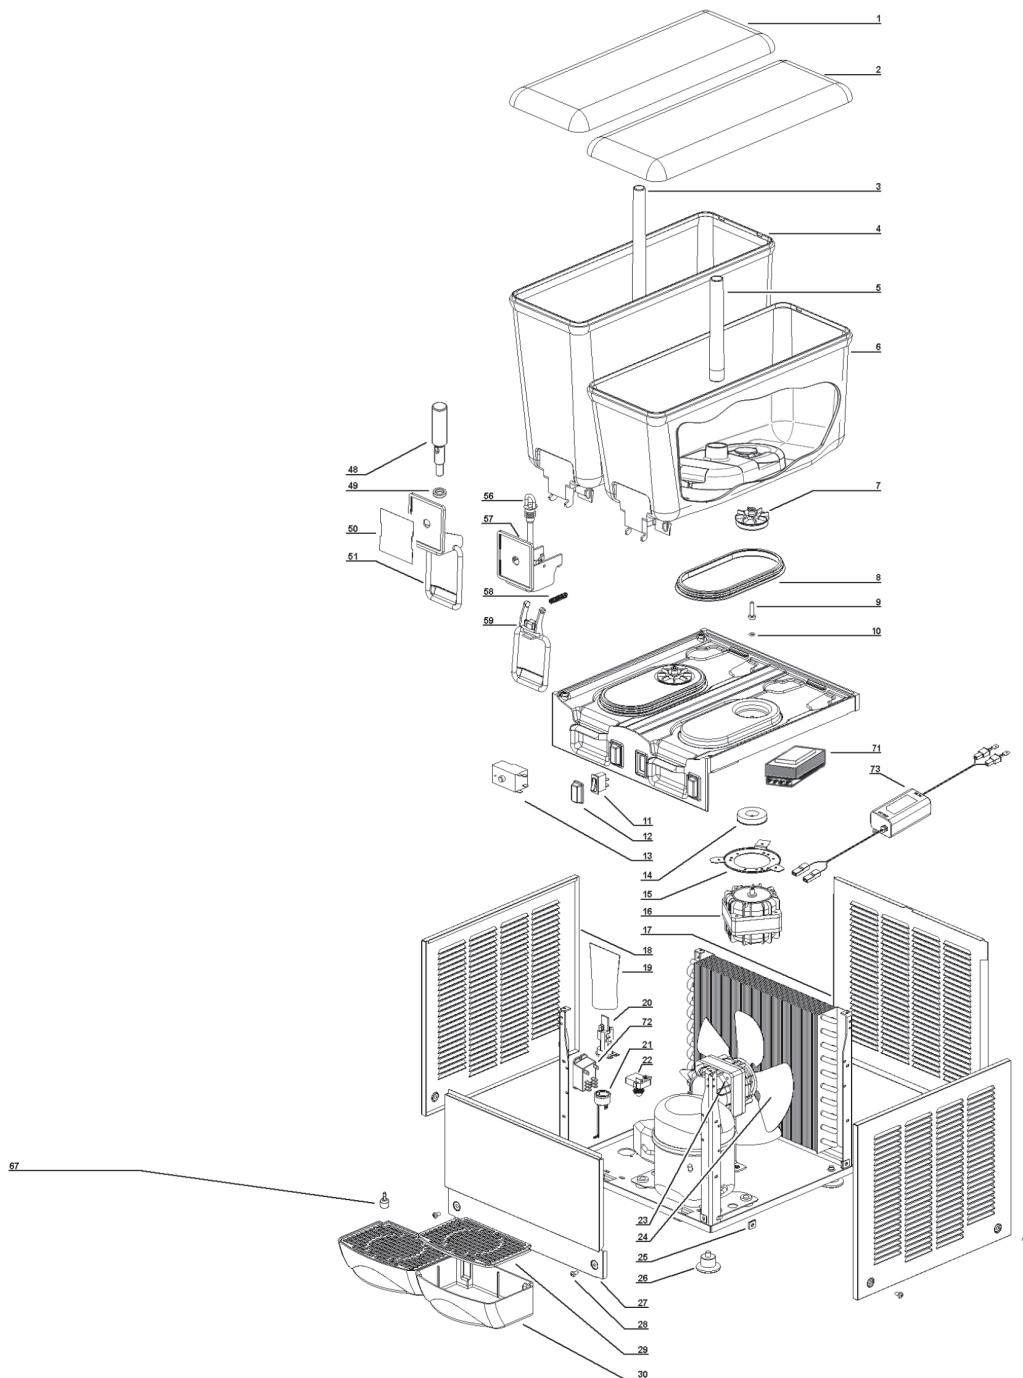

PARTS BREAKDOWN

ITEM	MODEL
49090	DI-IT-0020-4

PARTS BREAKDOWN

ITEM	MODEL
49090	DI-IT-0020-4

Item No.	Description	Position	Item No.	Description	Position	Item No.	Description	Position
AS765	20 L Bowl Cover for 49090	1	AS778	Back Panel for 49090	17	AS523	Faucet Gasket for 49090	49
AS766	Spray Tube for 20 L Bowl for 49090	3	AS483	Side Panel for 49090	18	AS772	Picture for 49090	50
AS767	20 L Bowl for Pump for 49090	4	AS387	Terminal Block Cover for 49090	19	AS527	Push Handle for 49090	51
AS768	Impeller 60Hz for 49090	7	AS385	Terminal Block with Cable Clamp for 49090	20	AS525	Pinch Tube for 49090	56
AS474	Bowl Gasket for 49090	8	AS775	Fan Motor for 20 L for 49090	23	AS528	Faucet Cover for 49090	57
AS533	Central Pivot for 49090	9	AS478	Fan Blade for 49090	24	AS530	Faucet Spring for 49090	58
AS534	Central Pivot OR for 49090	10	AS386	Clip for 49090	25	AS529	Push Handle for 49090	59
AS538	Switch for 49090	11	AS392	Rubber Leg for 49090	26	AS393	Float Level for 49090	67
AS540	Switch Cap for 49090	12	AS779	Dispensing Side Panel for 49090	27	AS512	Transformer for 49090	71
AS535	Thermostat for 49090	13	AS394	Stainless Steel Fixing Screw for Panel for 49090	28	AS777	Relay for 49090	72
AS550	Motor Magnet for 49090	14	AS509	Drip Tray Cover for 49090	29	AS773	16W 12V Power Supply for 49090	73
AS543	Motor Bracket for 49090	15	AS510	Drip Tray for 49090	30			
AS551	Motor for 49090	16	AS522	Faucet Piston for 49090	48			