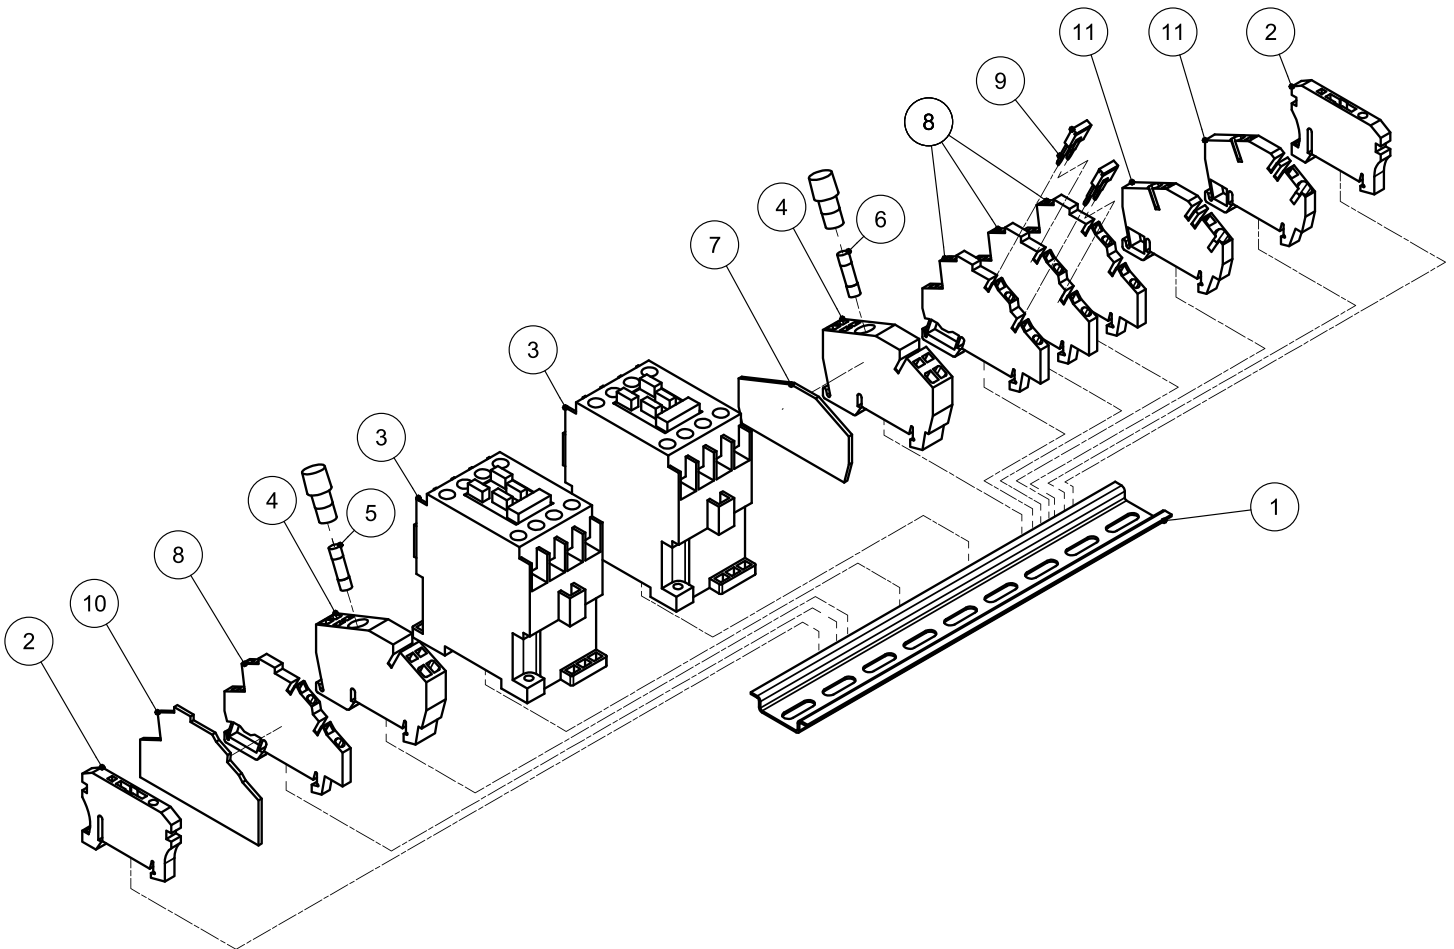

PARTS BREAKDOWN

ITEM	MODEL
59009	VP-NL-0021-SN

Overall

PARTS BREAKDOWN

ITEM	MODEL
59009	VP-NL-0021-SN

Vacuum Chamber

PARTS BREAKDOWN

ITEM	MODEL
59009	VP-NL-0021-SN

Seal Lid

PARTS BREAKDOWN

ITEM	MODEL
59009	VP-NL-0021-SN

Hinge

PARTS BREAKDOWN

ITEM	MODEL
59009	VP-NL-0021-SN

Air Valve

PARTS BREAKDOWN

ITEM	MODEL
59009	VP-NL-0021-SN

Transformer

PARTS BREAKDOWN

ITEM	MODEL
59009	VP-NL-0021-SN

Control Panel

PARTS BREAKDOWN

ITEM	MODEL
59009	VP-NL-0021-SN

Overall

PARTS BREAKDOWN

ITEM	MODEL
59009	VP-NL-0021-SN

Vacuum Chamber

Item No.	Description	Position	Item No.	Description	Position	Item No.	Description	Position
AI883	T4-LL Vacuum Tray for 59009	1A	65776	Spring Washer DIN 127 - A4 for 59009	9	15775	Micro Switch MV3003L for 59009	19
AI884	T4 Vacuum Tray for 59009	1B	27830	Slotted Cheese Head Screw M4x6 A2 DIN84 for 59009	10	27822	Castle Washer M3 for 59009	20
AI885	T4 Vacuum Tray Gas for 59009	1C	65766	Pipe Nipple 1/8" x 6mm for 59009	11	27821	Slotted Cheese Head Screw M3x16 A2 DIN84 for 59009	21
65765	Extension Seal Cylinder 27mm for 59009	2	35407	Sealing Washer 0-1/4 for 59009	12	27810	Spring Ring with Cover 6mm / Shaft Locker with Cover for 59009	22
27799	Plastic Nut M24 for 59009	3	65771	Blindplug 1/4" Brass/Nickel for 59009	13	AI888	Hinge Shaft TT-03 for 59009	23
27381	O-Ring 34x3mm for 59009	4	35201	Elbow Brass for Gas Pipe for 59009	14	AI889	Hinge Part T4 Assembled for 59009	24
65774	Distance Ring 8mm for Seal Cilinder 90mm for 59009	5	30019	Hose Clip Klemfa 12.8x14.8mm for 59009	15	47339	Comb.Valve Model-I LV for 59009	25A
27832	O-Ring 40x3mm for 59009	6	AI887	T4 Hose Tree for 59009	16	AI890	Combination Valve Model-I SA/LV Assi. for 59009	25B
65764	Seal Cylinder 90mm Trough Shaft Assemb. for 59009	7	27823	Hexagon Nut M3 DIN934 A2 for 59009	17	35215	Cap Nut High M5 D1587 A2 for 59009	26
AI886	Seal Cord C1-12 for 59009	8	65772	M3 Washer DIN 9021 for 59009	18			