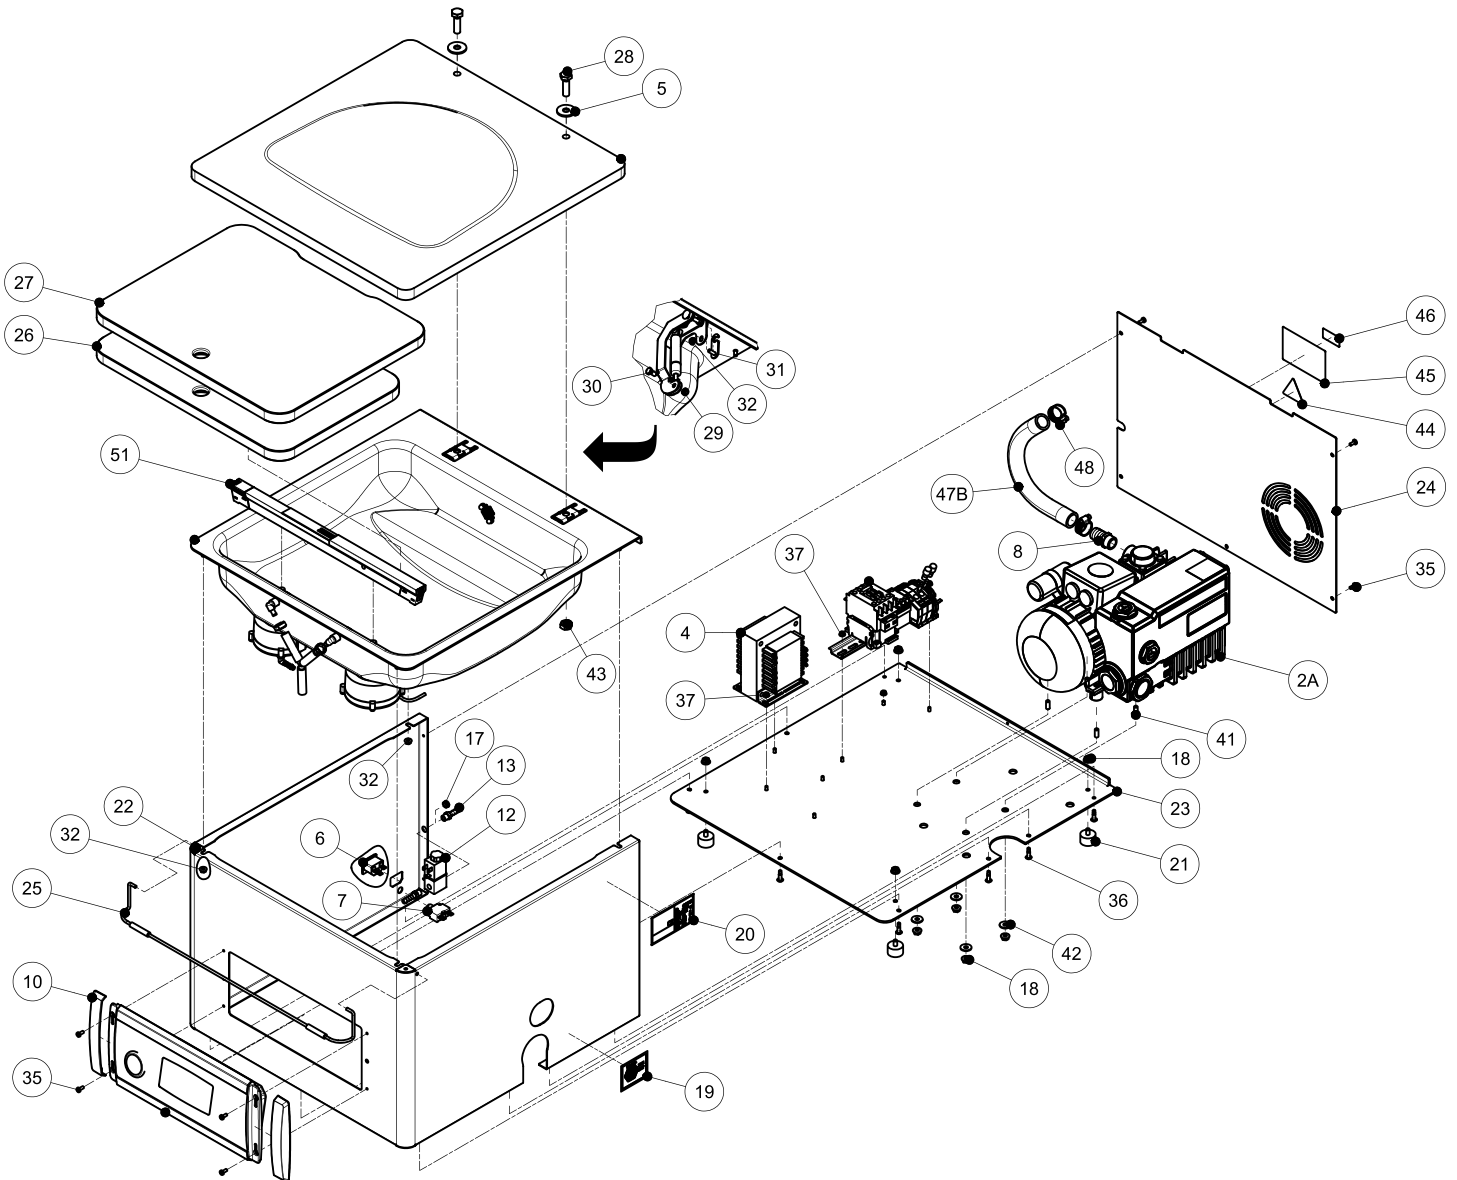

PARTS BREAKDOWN

ITEM	MODEL
59009	VP-NL-0021-SN

Overall

PARTS BREAKDOWN

ITEM	MODEL
59009	VP-NL-0021-SN

Vacuum Chamber

PARTS BREAKDOWN

ITEM	MODEL
59009	VP-NL-0021-SN

Seal Lid

PARTS BREAKDOWN

ITEM	MODEL
59009	VP-NL-0021-SN

Hinge

PARTS BREAKDOWN

ITEM	MODEL
59009	VP-NL-0021-SN

Air Valve

PARTS BREAKDOWN

ITEM	MODEL
59009	VP-NL-0021-SN

Transformer

PARTS BREAKDOWN

ITEM	MODEL
59009	VP-NL-0021-SN

Control Panel

PARTS BREAKDOWN

ITEM	MODEL
59009	VP-NL-0021-SN

Overall

PARTS BREAKDOWN

ITEM	MODEL
59009	VP-NL-0021-SN

Vacuum Chamber

Item No.	Description	Position	Item No.	Description	Position	Item No.	Description	Position
AI883	T4-LL Vacuum Tray for 59009	1A	65776	Spring Washer DIN 127 - A4 for 59009	9	15775	Micro Switch MV3003L for 59009	19
AI884	T4 Vacuum Tray for 59009	1B	27830	Slotted Cheese Head Screw M4x6 A2 DIN84 for 59009	10	27822	Castle Washer M3 for 59009	20
AI885	T4 Vacuum Tray Gas for 59009	1C	65766	Pipe Nipple 1/8" x 6mm for 59009	11	27821	Slotted Cheese Head Screw M3x16 A2 DIN84 for 59009	21
65765	Extension Seal Cylinder 27mm for 59009	2	35407	Sealing Washer 0-1/4 for 59009	12	27810	Spring Ring with Cover 6mm / Shaft Locker with Cover for 59009	22
27799	Plastic Nut M24 for 59009	3	65771	Blindplug 1/4" Brass/Nickel for 59009	13	AI888	Hinge Shaft TT-03 for 59009	23
27381	O-Ring 34x3mm for 59009	4	35201	Elbow Brass for Gas Pipe for 59009	14	AI889	Hinge Part T4 Assembled for 59009	24
65774	Distance Ring 8mm for Seal Cilinder 90mm for 59009	5	30019	Hose Clip Klemfa 12.8x14.8mm for 59009	15	47339	Comb.Valve Model-I LV for 59009	25A
27832	O-Ring 40x3mm for 59009	6	AI887	T4 Hose Tree for 59009	16	AI890	Combination Valve Model-I SA/LV Assi. for 59009	25B
65764	Seal Cylinder 90mm Trough Shaft Assemb. for 59009	7	27823	Hexagon Nut M3 DIN934 A2 for 59009	17	35215	Cap Nut High M5 D1587 A2 for 59009	26
AI886	Seal Cord C1-12 for 59009	8	65772	M3 Washer DIN 9021 for 59009	18			