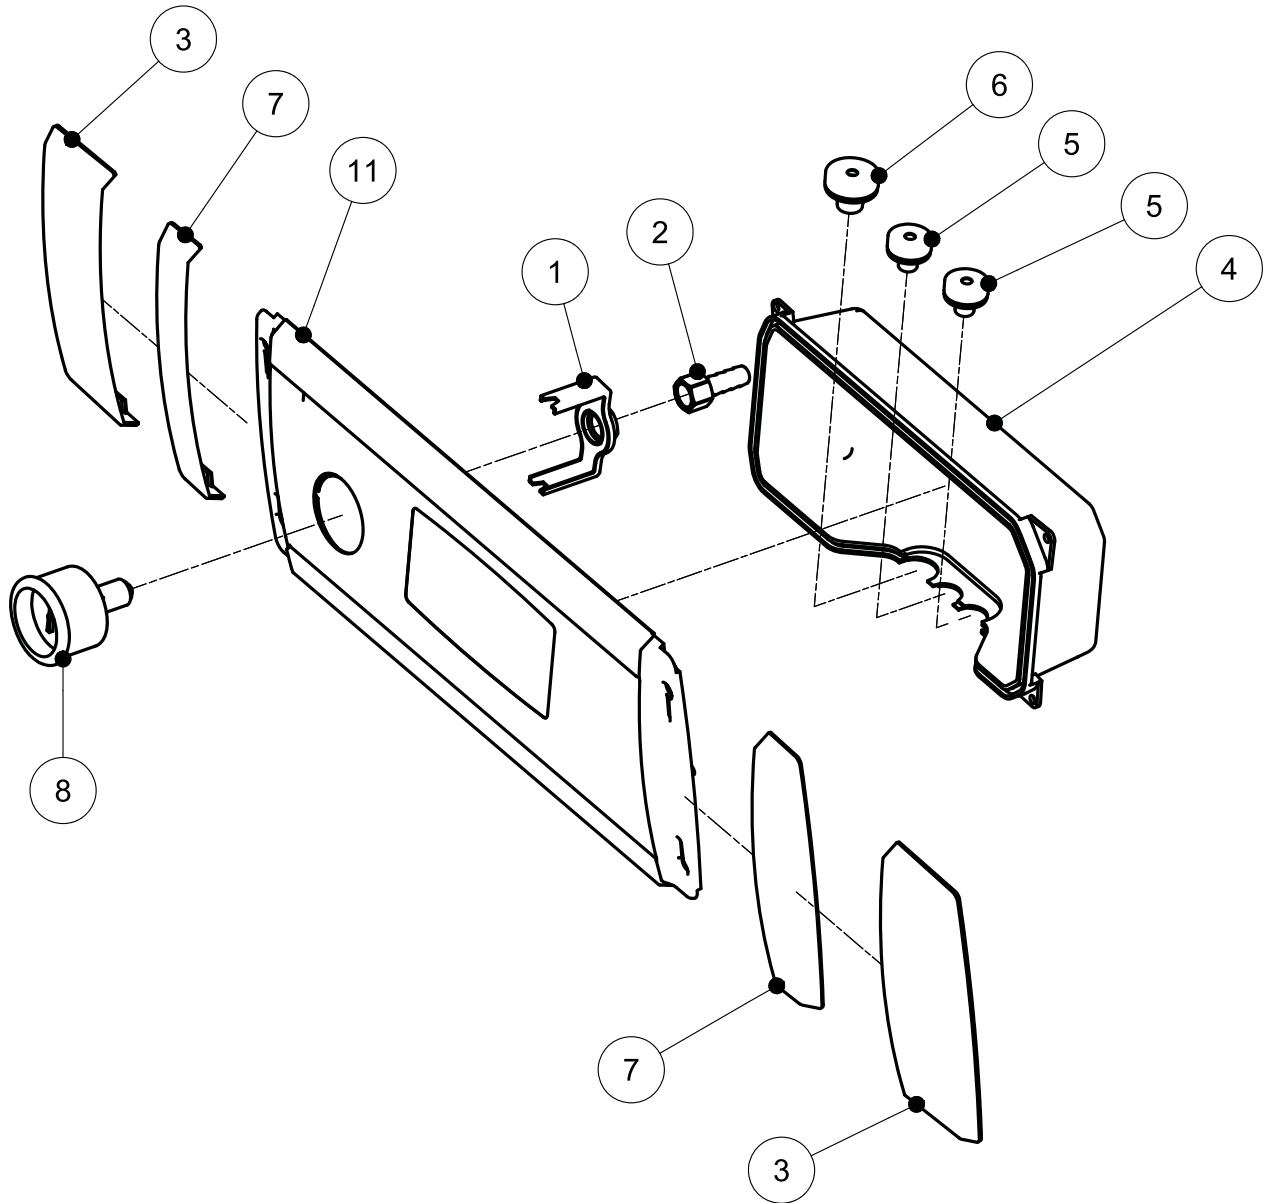

Seal Lid

PARTS BREAKDOWN

ITEM	MODEL
59009	VP-NL-0021-SN

Hinge

PARTS BREAKDOWN

ITEM	MODEL
59009	VP-NL-0021-SN

Air Valve

PARTS BREAKDOWN

ITEM	MODEL
59009	VP-NL-0021-SN

Transformer

PARTS BREAKDOWN

ITEM	MODEL
59009	VP-NL-0021-SN

Control Panel

PARTS BREAKDOWN

ITEM	MODEL
59009	VP-NL-0021-SN

Overall

PARTS BREAKDOWN

ITEM	MODEL
59009	VP-NL-0021-SN

Vacuum Chamber

Item No.	Description	Position	Item No.	Description	Position	Item No.	Description	Position
AI883	T4-LL Vacuum Tray for 59009	1A	65776	Spring Washer DIN 127 - A4 for 59009	9	15775	Micro Switch MV3003L for 59009	19
AI884	T4 Vacuum Tray for 59009	1B	27830	Slotted Cheese Head Screw M4x6 A2 DIN84 for 59009	10	27822	Castle Washer M3 for 59009	20
AI885	T4 Vacuum Tray Gas for 59009	1C	65766	Pipe Nipple 1/8" x 6mm for 59009	11	27821	Slotted Cheese Head Screw M3x16 A2 DIN84 for 59009	21
65765	Extension Seal Cylinder 27mm for 59009	2	35407	Sealing Washer 0-1/4 for 59009	12	27810	Spring Ring with Cover 6mm / Shaft Locker with Cover for 59009	22
27799	Plastic Nut M24 for 59009	3	65771	Blindplug 1/4" Brass/Nickel for 59009	13	AI888	Hinge Shaft TT-03 for 59009	23
27381	O-Ring 34x3mm for 59009	4	35201	Elbow Brass for Gas Pipe for 59009	14	AI889	Hinge Part T4 Assembled for 59009	24
65774	Distance Ring 8mm for Seal Cilinder 90mm for 59009	5	30019	Hose Clip Klemfa 12.8x14.8mm for 59009	15	47339	Comb.Valve Model-I LV for 59009	25A
27832	O-Ring 40x3mm for 59009	6	AI887	T4 Hose Tree for 59009	16	AI890	Combination Valve Model-I SA/LV Assi. for 59009	25B
65764	Seal Cylinder 90mm Trough Shaft Assemb. for 59009	7	27823	Hexagon Nut M3 DIN934 A2 for 59009	17	35215	Cap Nut High M5 D1587 A2 for 59009	26
AI886	Seal Cord C1-12 for 59009	8	65772	M3 Washer DIN 9021 for 59009	18			