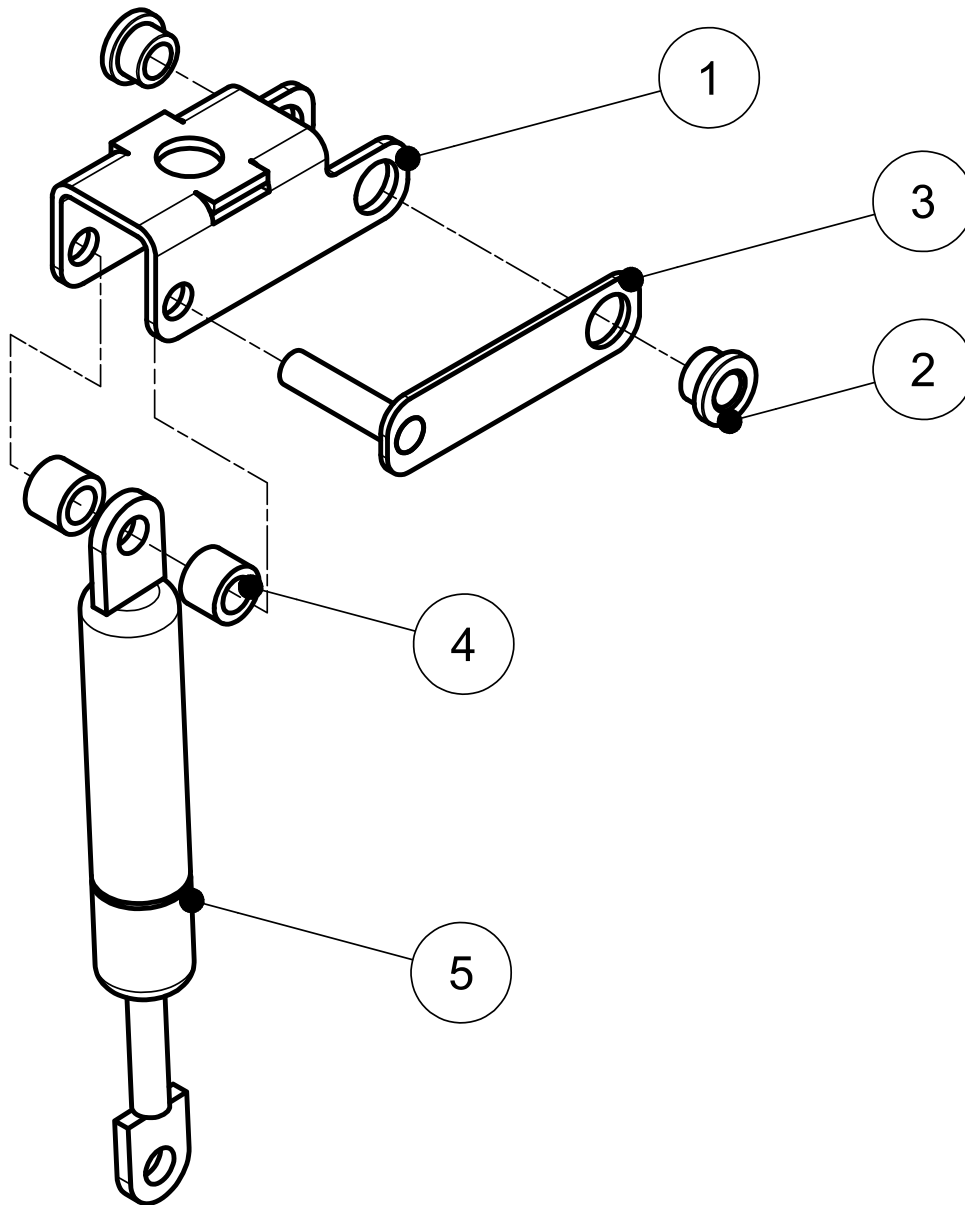

PARTS BREAKDOWN

ITEM	MODEL
59009	VP-NL-0021-SN

Overall

PARTS BREAKDOWN

ITEM	MODEL
59009	VP-NL-0021-SN

Vacuum Chamber

PARTS BREAKDOWN

ITEM	MODEL
59009	VP-NL-0021-SN

Seal Lid

PARTS BREAKDOWN

ITEM	MODEL
59009	VP-NL-0021-SN

Hinge

PARTS BREAKDOWN

ITEM	MODEL
59009	VP-NL-0021-SN

Air Valve

PARTS BREAKDOWN

ITEM	MODEL
59009	VP-NL-0021-SN

Transformer

PARTS BREAKDOWN

ITEM	MODEL
59009	VP-NL-0021-SN

Control Panel

PARTS BREAKDOWN

ITEM	MODEL
59009	VP-NL-0021-SN

Overall

PARTS BREAKDOWN

ITEM	MODEL
59009	VP-NL-0021-SN

Vacuum Chamber

Item No.	Description	Position	Item No.	Description	Position	Item No.	Description	Position
AI883	T4-LL Vacuum Tray for 59009	1A	65776	Spring Washer DIN 127 - A4 for 59009	9	15775	Micro Switch MV3003L for 59009	19
AI884	T4 Vacuum Tray for 59009	1B	27830	Slotted Cheese Head Screw M4x6 A2 DIN84 for 59009	10	27822	Castle Washer M3 for 59009	20
AI885	T4 Vacuum Tray Gas for 59009	1C	65766	Pipe Nipple 1/8" x 6mm for 59009	11	27821	Slotted Cheese Head Screw M3x16 A2 DIN84 for 59009	21
65765	Extension Seal Cylinder 27mm for 59009	2	35407	Sealing Washer 0-1/4 for 59009	12	27810	Spring Ring with Cover 6mm / Shaft Locker with Cover for 59009	22
27799	Plastic Nut M24 for 59009	3	65771	Blindplug 1/4" Brass/Nickel for 59009	13	AI888	Hinge Shaft TT-03 for 59009	23
27381	O-Ring 34x3mm for 59009	4	35201	Elbow Brass for Gas Pipe for 59009	14	AI889	Hinge Part T4 Assembled for 59009	24
65774	Distance Ring 8mm for Seal Cilinder 90mm for 59009	5	30019	Hose Clip Klemfa 12.8x14.8mm for 59009	15	47339	Comb.Valve Model-I LV for 59009	25A
27832	O-Ring 40x3mm for 59009	6	AI887	T4 Hose Tree for 59009	16	AI890	Combination Valve Model-I SA/LV Assi. for 59009	25B
65764	Seal Cylinder 90mm Trough Shaft Assemb. for 59009	7	27823	Hexagon Nut M3 DIN934 A2 for 59009	17	35215	Cap Nut High M5 D1587 A2 for 59009	26
AI886	Seal Cord C1-12 for 59009	8	65772	M3 Washer DIN 9021 for 59009	18			