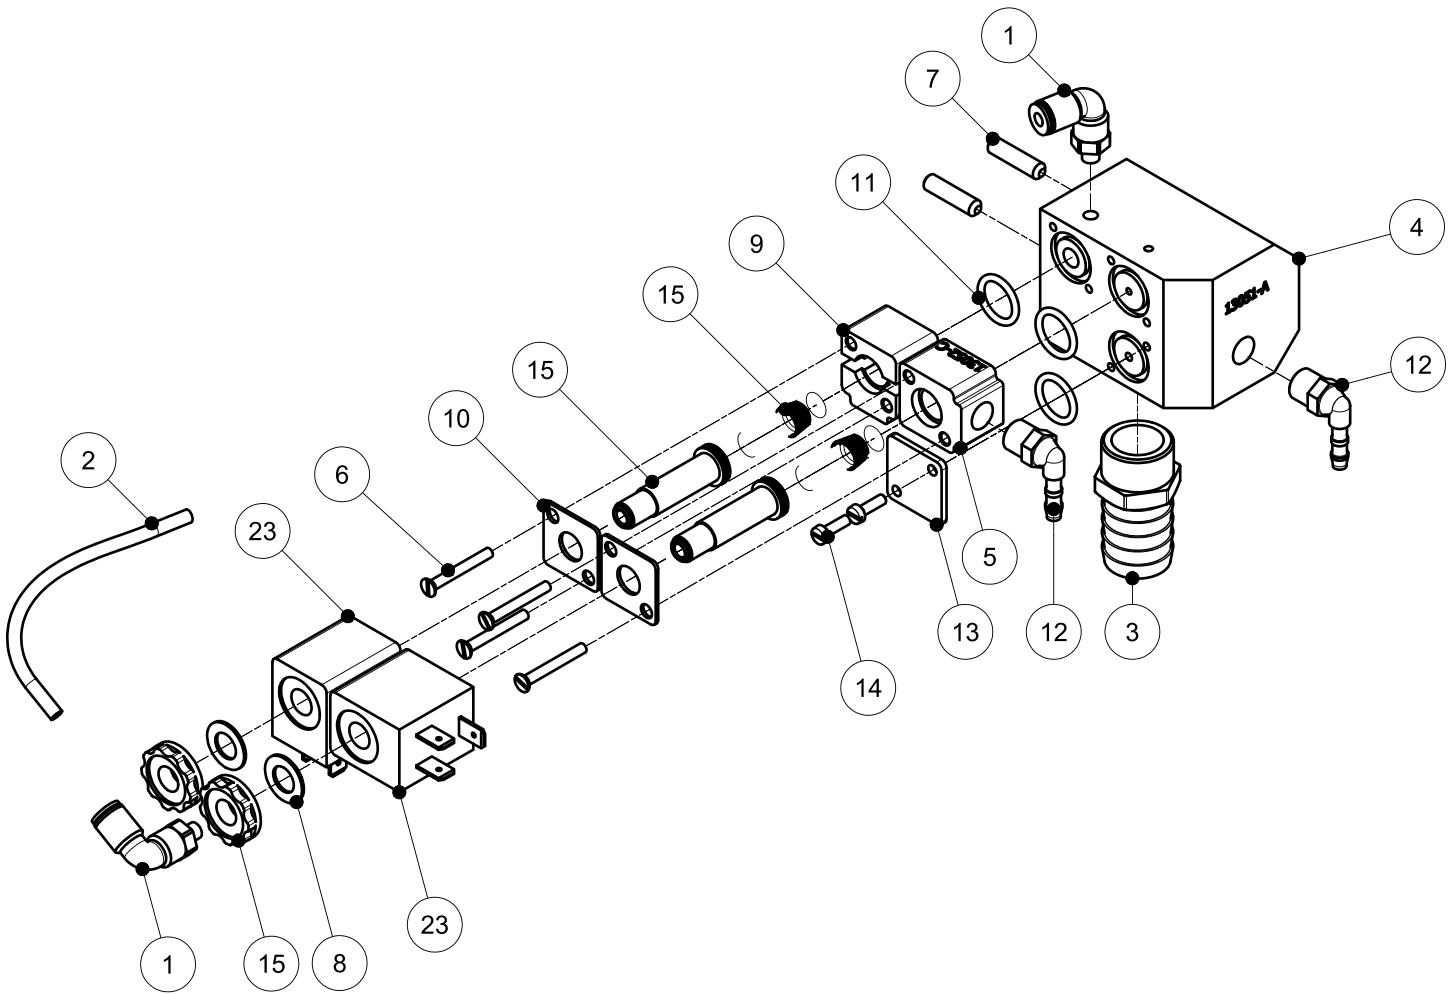

PARTS BREAKDOWN

ITEM	MODEL
59009	VP-NL-0021-SN

Overall

PARTS BREAKDOWN

ITEM	MODEL
59009	VP-NL-0021-SN

Vacuum Chamber

PARTS BREAKDOWN

ITEM	MODEL
59009	VP-NL-0021-SN

Seal Lid

PARTS BREAKDOWN

ITEM	MODEL
59009	VP-NL-0021-SN

Hinge

PARTS BREAKDOWN

ITEM	MODEL
59009	VP-NL-0021-SN

Air Valve

PARTS BREAKDOWN

ITEM	MODEL
59009	VP-NL-0021-SN

Transformer

PARTS BREAKDOWN

ITEM	MODEL
59009	VP-NL-0021-SN

Control Panel

PARTS BREAKDOWN

ITEM	MODEL
59009	VP-NL-0021-SN

Overall

PARTS BREAKDOWN

ITEM	MODEL
59009	VP-NL-0021-SN

Vacuum Chamber

Item No.	Description	Position	Item No.	Description	Position	Item No.	Description	Position
AI883	T4-LL Vacuum Tray for 59009	1A	65776	Spring Washer DIN 127 - A4 for 59009	9	15775	Micro Switch MV3003L for 59009	19
AI884	T4 Vacuum Tray for 59009	1B	27830	Slotted Cheese Head Screw M4x6 A2 DIN84 for 59009	10	27822	Castle Washer M3 for 59009	20
AI885	T4 Vacuum Tray Gas for 59009	1C	65766	Pipe Nipple 1/8" x 6mm for 59009	11	27821	Slotted Cheese Head Screw M3x16 A2 DIN84 for 59009	21
65765	Extension Seal Cylinder 27mm for 59009	2	35407	Sealing Washer 0-1/4 for 59009	12	27810	Spring Ring with Cover 6mm / Shaft Locker with Cover for 59009	22
27799	Plastic Nut M24 for 59009	3	65771	Blindplug 1/4" Brass/Nickel for 59009	13	AI888	Hinge Shaft TT-03 for 59009	23
27381	O-Ring 34x3mm for 59009	4	35201	Elbow Brass for Gas Pipe for 59009	14	AI889	Hinge Part T4 Assembled for 59009	24
65774	Distance Ring 8mm for Seal Cilinder 90mm for 59009	5	30019	Hose Clip Klemfa 12.8x14.8mm for 59009	15	47339	Comb.Valve Model-I LV for 59009	25A
27832	O-Ring 40x3mm for 59009	6	AI887	T4 Hose Tree for 59009	16	AI890	Combination Valve Model-I SA/LV Assi. for 59009	25B
65764	Seal Cylinder 90mm Trough Shaft Assemb. for 59009	7	27823	Hexagon Nut M3 DIN934 A2 for 59009	17	35215	Cap Nut High M5 D1587 A2 for 59009	26
AI886	Seal Cord C1-12 for 59009	8	65772	M3 Washer DIN 9021 for 59009	18			