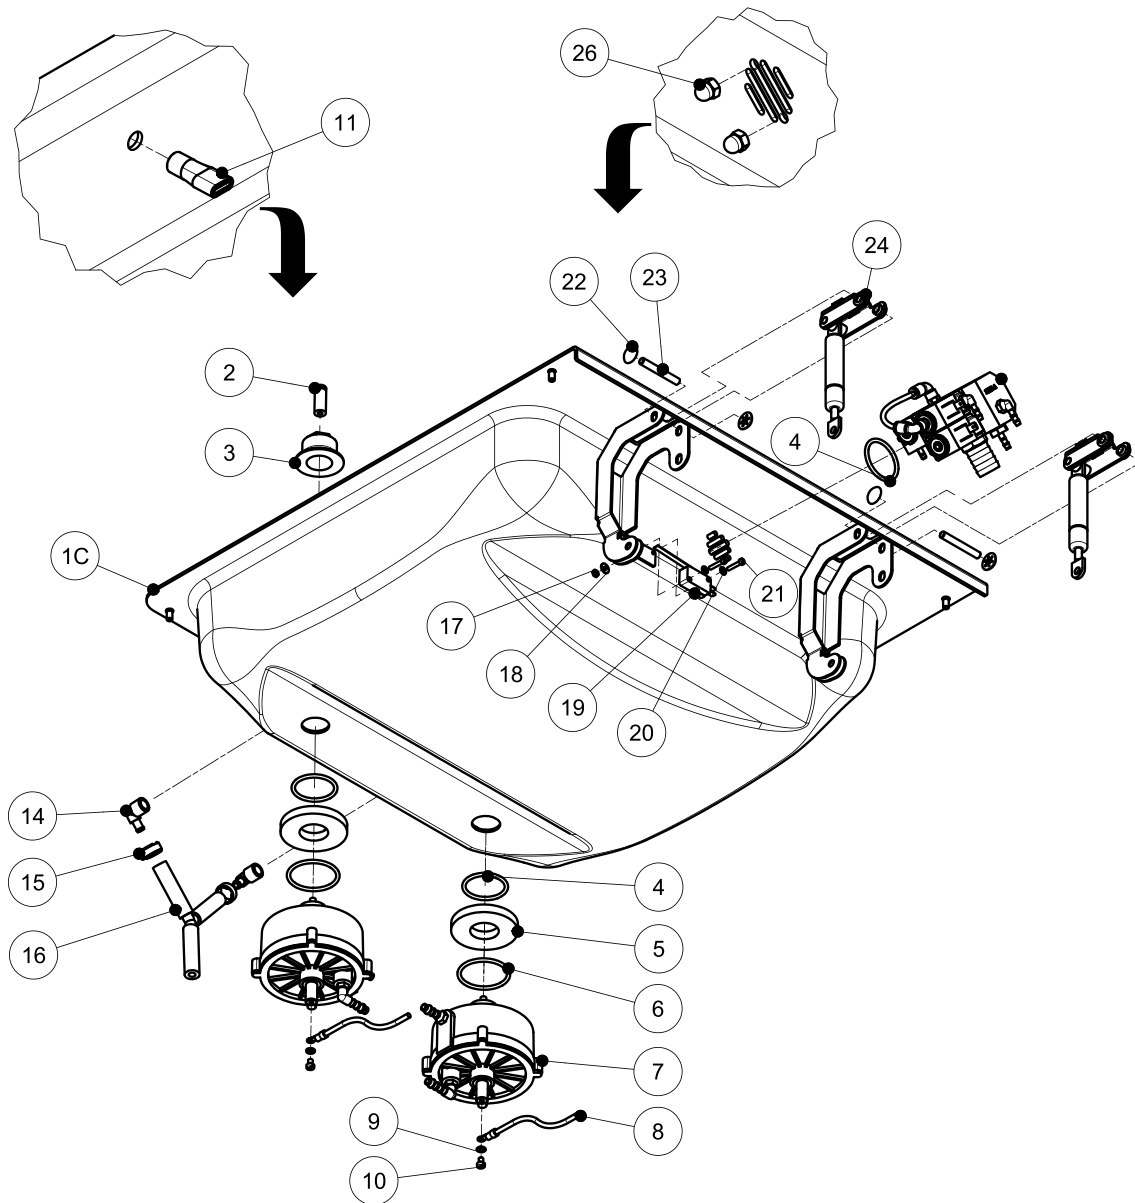

PARTS BREAKDOWN

ITEM	MODEL
59009	VP-NL-0021-SN

Overall

PARTS BREAKDOWN

ITEM	MODEL
59009	VP-NL-0021-SN

Vacuum Chamber

PARTS BREAKDOWN

ITEM	MODEL
59009	VP-NL-0021-SN

Seal Lid

PARTS BREAKDOWN

ITEM	MODEL
59009	VP-NL-0021-SN

Hinge

PARTS BREAKDOWN

ITEM	MODEL
59009	VP-NL-0021-SN

Air Valve

PARTS BREAKDOWN

ITEM	MODEL
59009	VP-NL-0021-SN

Transformer

PARTS BREAKDOWN

ITEM	MODEL
59009	VP-NL-0021-SN

Control Panel

PARTS BREAKDOWN

ITEM	MODEL
59009	VP-NL-0021-SN

Overall

PARTS BREAKDOWN

ITEM	MODEL
59009	VP-NL-0021-SN

Vacuum Chamber

Item No.	Description	Position	Item No.	Description	Position	Item No.	Description	Position
AI883	T4-LL Vacuum Tray for 59009	1A	65776	Spring Washer DIN 127 - A4 for 59009	9	15775	Micro Switch MV3003L for 59009	19
AI884	T4 Vacuum Tray for 59009	1B	27830	Slotted Cheese Head Screw M4x6 A2 DIN84 for 59009	10	27822	Castle Washer M3 for 59009	20
AI885	T4 Vacuum Tray Gas for 59009	1C	65766	Pipe Nipple 1/8" x 6mm for 59009	11	27821	Slotted Cheese Head Screw M3x16 A2 DIN84 for 59009	21
65765	Extension Seal Cylinder 27mm for 59009	2	35407	Sealing Washer 0-1/4 for 59009	12	27810	Spring Ring with Cover 6mm / Shaft Locker with Cover for 59009	22
27799	Plastic Nut M24 for 59009	3	65771	Blindplug 1/4" Brass/Nickel for 59009	13	AI888	Hinge Shaft TT-03 for 59009	23
27381	O-Ring 34x3mm for 59009	4	35201	Elbow Brass for Gas Pipe for 59009	14	AI889	Hinge Part T4 Assembled for 59009	24
65774	Distance Ring 8mm for Seal Cilinder 90mm for 59009	5	30019	Hose Clip Klemfa 12.8x14.8mm for 59009	15	47339	Comb.Valve Model-I LV for 59009	25A
27832	O-Ring 40x3mm for 59009	6	AI887	T4 Hose Tree for 59009	16	AI890	Combination Valve Model-I SA/LV Assi. for 59009	25B
65764	Seal Cylinder 90mm Trough Shaft Assemb. for 59009	7	27823	Hexagon Nut M3 DIN934 A2 for 59009	17	35215	Cap Nut High M5 D1587 A2 for 59009	26
AI886	Seal Cord C1-12 for 59009	8	65772	M3 Washer DIN 9021 for 59009	18			