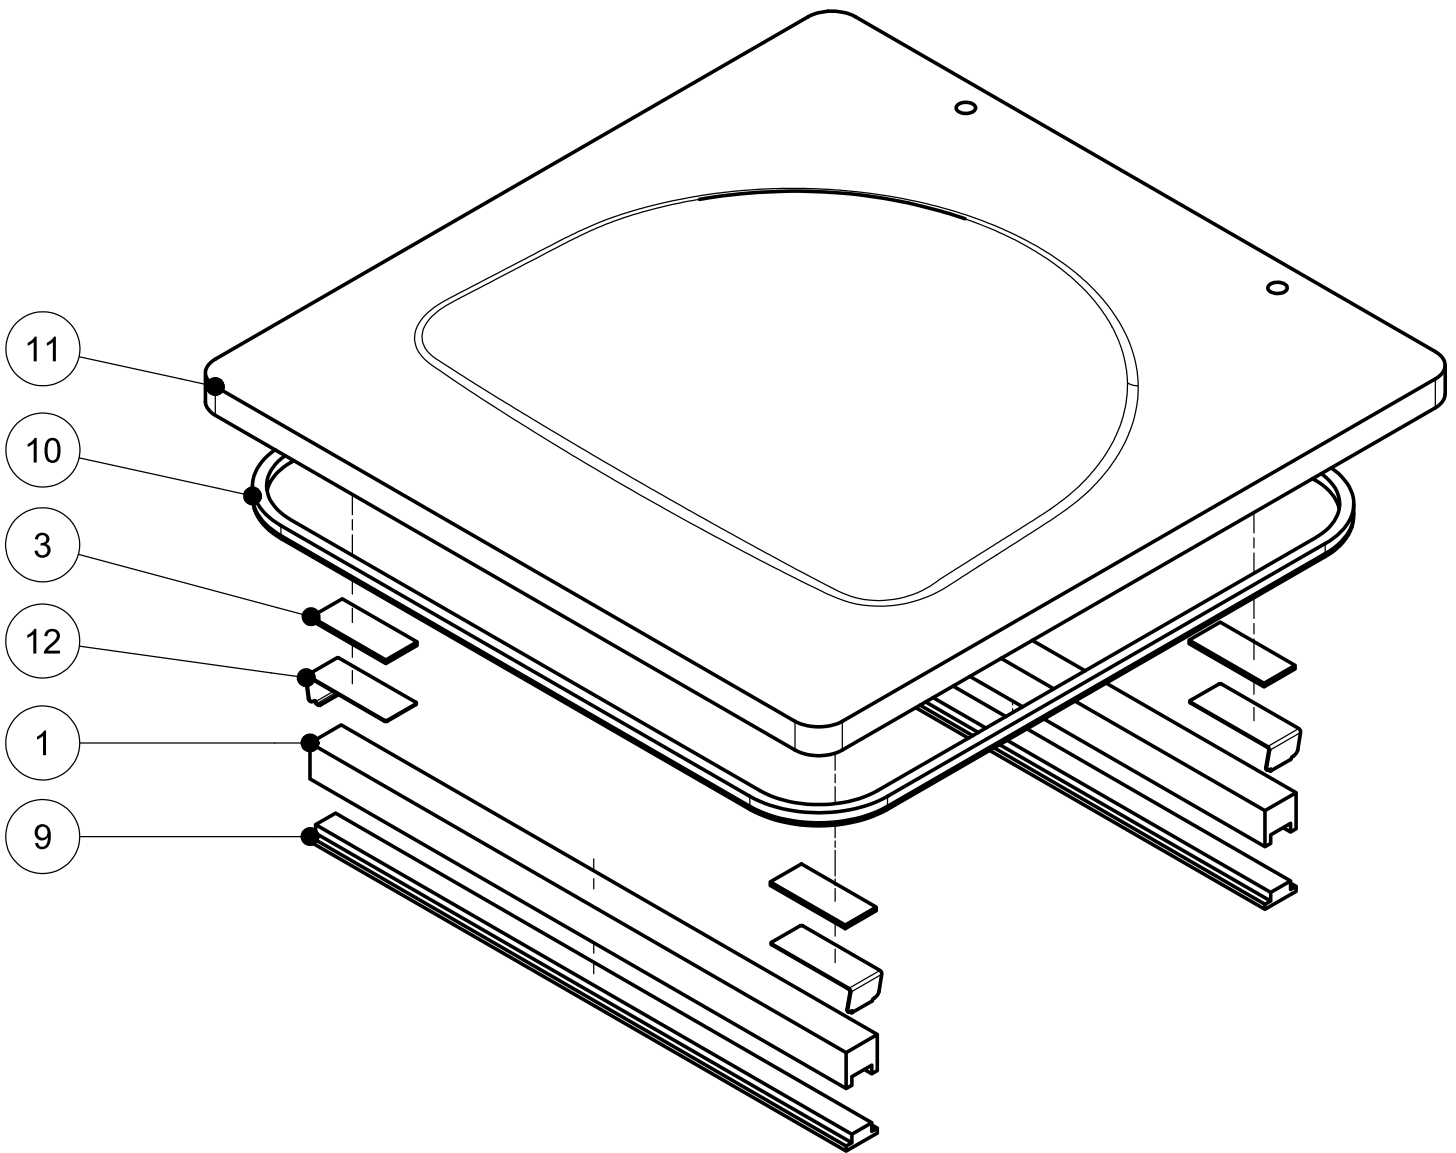

PARTS BREAKDOWN

ITEM	MODEL
59009	VP-NL-0021-SN

Overall

PARTS BREAKDOWN

ITEM	MODEL
59009	VP-NL-0021-SN

Vacuum Chamber

PARTS BREAKDOWN

ITEM	MODEL
59009	VP-NL-0021-SN

Seal Lid

PARTS BREAKDOWN

ITEM	MODEL
59009	VP-NL-0021-SN

Hinge

PARTS BREAKDOWN

ITEM	MODEL
59009	VP-NL-0021-SN

Air Valve

PARTS BREAKDOWN